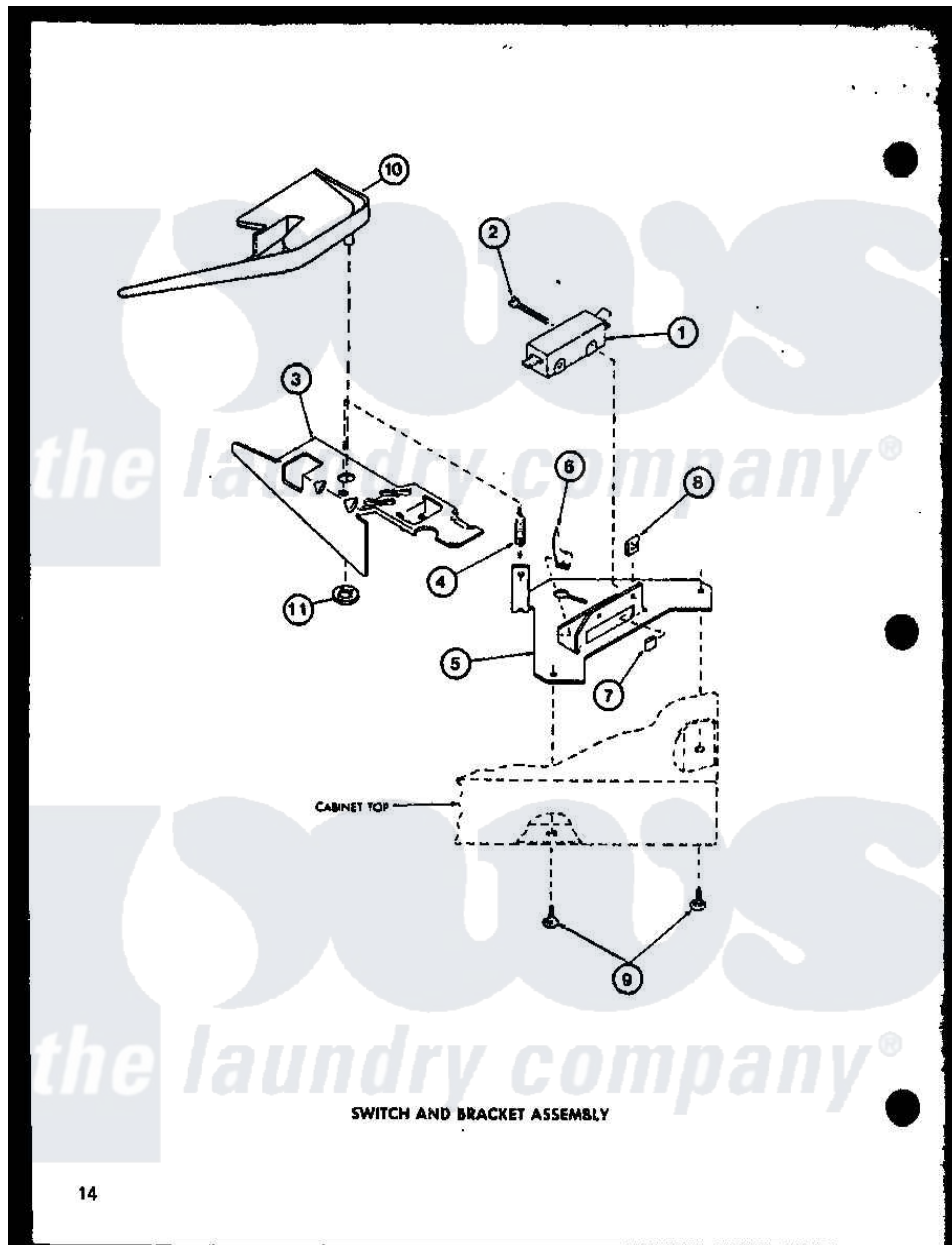

Amana LW2303 (BOM: P7762125W W) 10 - SWITCH AND BRACKET ASSY

Amana [Residential Amana LW2303 \(BOM: P7762125W W\) Washer Parts](#) Parts Diagram 10 - SWITCH AND BRACKET ASSY

[Click on the part number to view part](#)

Item	Original Part Number	Replaced By	Status	Part Description
1	R0602507	<a href="#">27612</a>		Switch, Lid
2	R0600011		Not Available	SCREW
3	R0605504	<a href="#">27602</a>		Lever, Out-Of-Bal Switch
4	R0605506		Not Available	SPRING
5	R0605505		Not Available	BRACKET
6	R0601503		Not Available	U-CLIP
7	R0601504	<a href="#">27610</a>		Clip, U
8	R0601006		Not Available	NUT
9	R0600012	<a href="#">489464</a>		Screw
10	R0605671		Not Available	SWITCH SHIELD
11	R0601032	<a href="#">29043</a>		Nut, Push
NI	R0603601		Not Available	ENCLOSURE, LID SWITCH