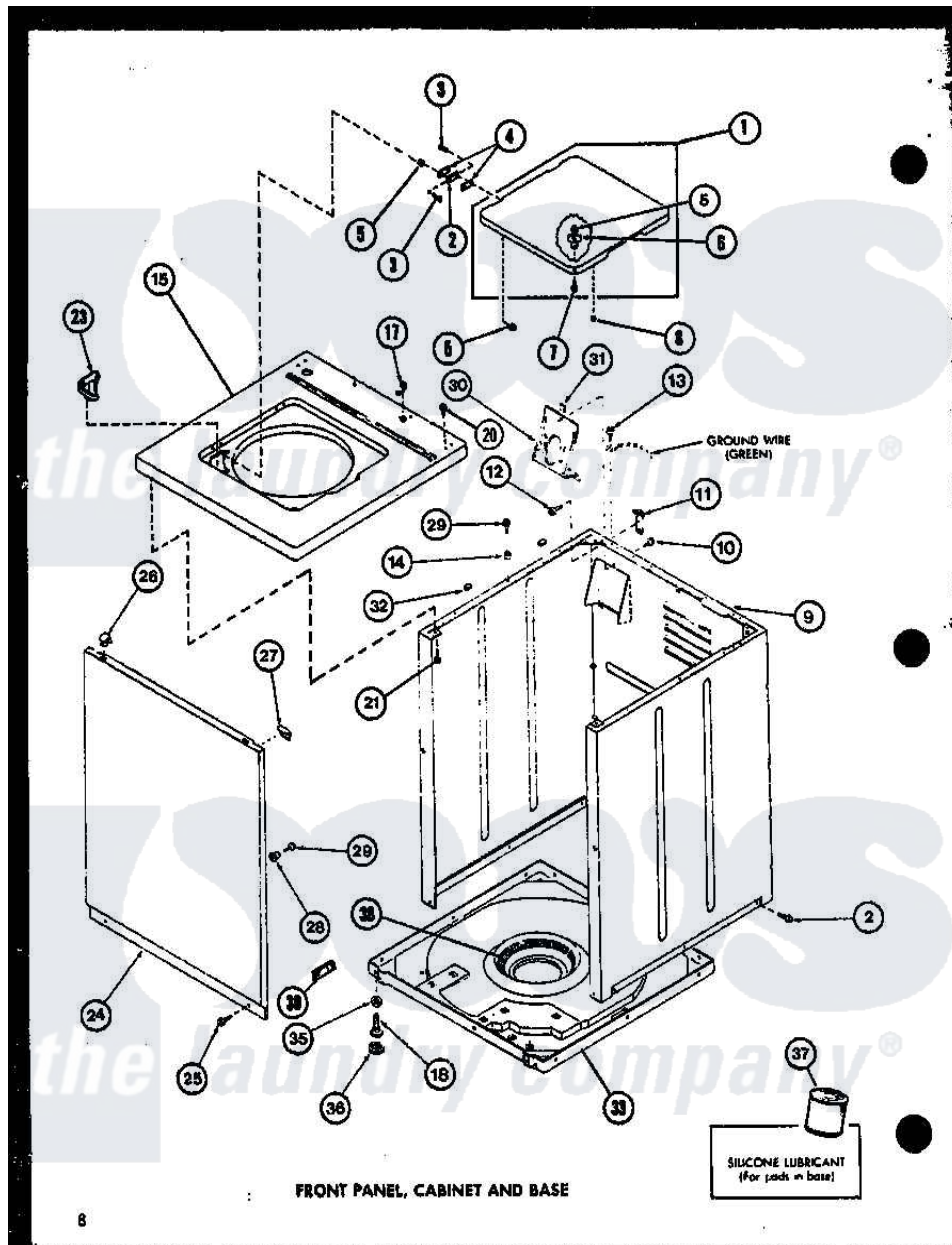

Amana LW2400 (BOM: P7762103W W) 01 - FRONT PANEL

Amana Residential Amana LW2400 (BOM: P7762103W W) Washer Parts Parts Diagram 01 - FRONT PANEL

Click on the part number to view part

Item	Original Part Number	Replaced By	Status	Part Description
1	R0603104		Not Available	LID ASSY
"	R0603105		Not Available	LID ASSY
"	R0603106	31316WP		Assembly
2	R0605502	21583		Hinge
3	R0600007	22649		Screw, 8-32 X 13/32 FI
4	R0604502	21584		Gasket
5	R0601002	21752		Nut, 8-32 Hex Brilock
6	R0603504			Actuator, Door Switch
7	R0600008	26769		Assembly, Screw And Washer
8	R0606501	40038001		Bumper
9	R0603090	38612LP		Kit Service Cabinet
"	R0603115	38612WP		Kit-Servic
"	R0603102		Not Available	CABINET-GOLD
10	R0600009		Not Available	SCREW
11	R0605528	Y27103		Hinge, Hold-Down Lug
12	R0600032	3390631		Screw, 10-16 X 3/8

13	R0600033	489464		Screw
14	R0603524	505187		Locator, Panel
15	R0603559		Not Available	TOP, W/BLEACH DESP
"	R0603560		Not Available	TOP, CABINET
"	R0603561		Not Available	TOP W/ BLCH DISP
17	R0601502	211881		Grommet, Cord Part Not Used- Gas Models Only
18	R0600030	22003428		Leg, Adjustable
20	R0600040		Not Available	SCREW
21	R0600096		Not Available	SCREW
23	R0603503		Not Available	BLEACH DISPENSER
24	R0603052	32708LP		Panel, Front
"	R0603116	32708WP		Panel Front
"	R0603051		Not Available	FRONT PANEL H GOLD
25	R0600029	27001200		Screw
26	R0601520	22001650		Fastener, Spring
27	R0603526		Not Available	PROTECTOR
28	R0603525		Not Available	LOCATER LUG
29	R0600031	Y014874		Screw, Idler Arm And Sleeve
30	R0605527	39407		Bracket, Valve
31	R0601007	54038		NUt, Speed U-Type
32	R0606519	Y56128		Pad, Bumper
33	R0603107	31653P		Assembly, Base-Complete- G90
35	R0601016	40038101		Nut, Leg
36	R0606518	40016001		Foot, Rubber
37	R0608002	26594P		Grease, Silicone - 2 Oz Tube
38	R0610052		Not Available	SNUBBER PAD
39	R0608012	511637P		Adh Dow 737 Clr 3 Oz Tube