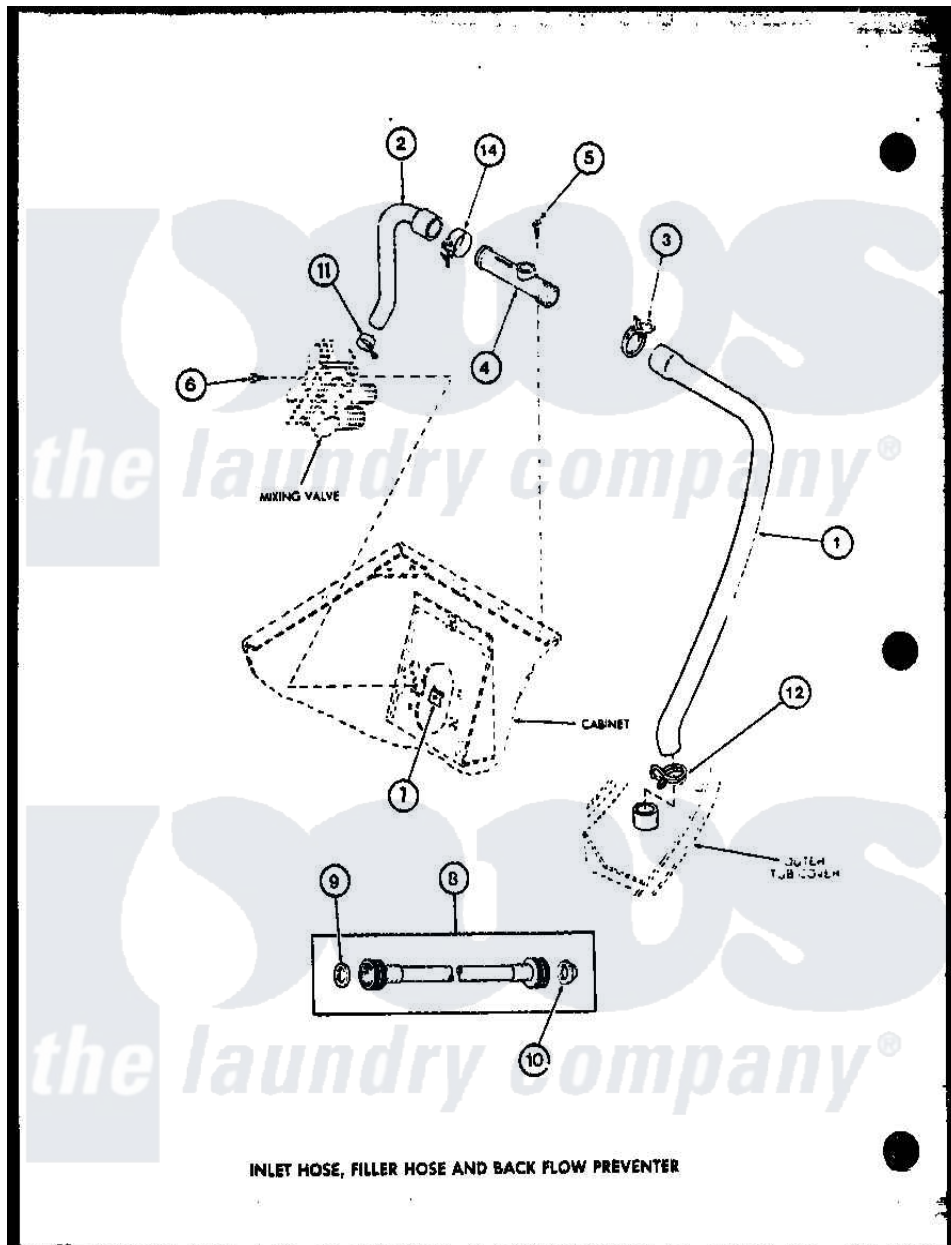

Amana LW2400 (BOM: P7762103W W) 02 - INLET HOSE

Amana Residential Amana LW2400 (BOM: P7762103W W) Washer Parts Parts Diagram 02 - INLET HOSE
 Click on the part number to view part

Item	Original Part Number	Replaced By	Status	Part Description
1	R0606548	31140		Hose, Water Inlet
2	R0606503	27183		Hose, Mixing Valve
3	R0601541	285655		Clamp, Hose
4	R0605507	34280		Assembly, Backflow Prevento
5	R0600004	W10116760		Screw
6	R0600009		Not Available	SCREW
7	R0601007	54038		NUt, Speed U-Type
8	R0606504	202860		Inlet Hose Assembly
9	R0600505	Y013783		Washer, Inlet Hose
10	R0600504	22002960		Strainer, Washer Inlet
11	R0601505	285655		Clamp, Hose
12	R0601542	29210		Hose Clamp
14	R0601505	285655		Clamp, Hose