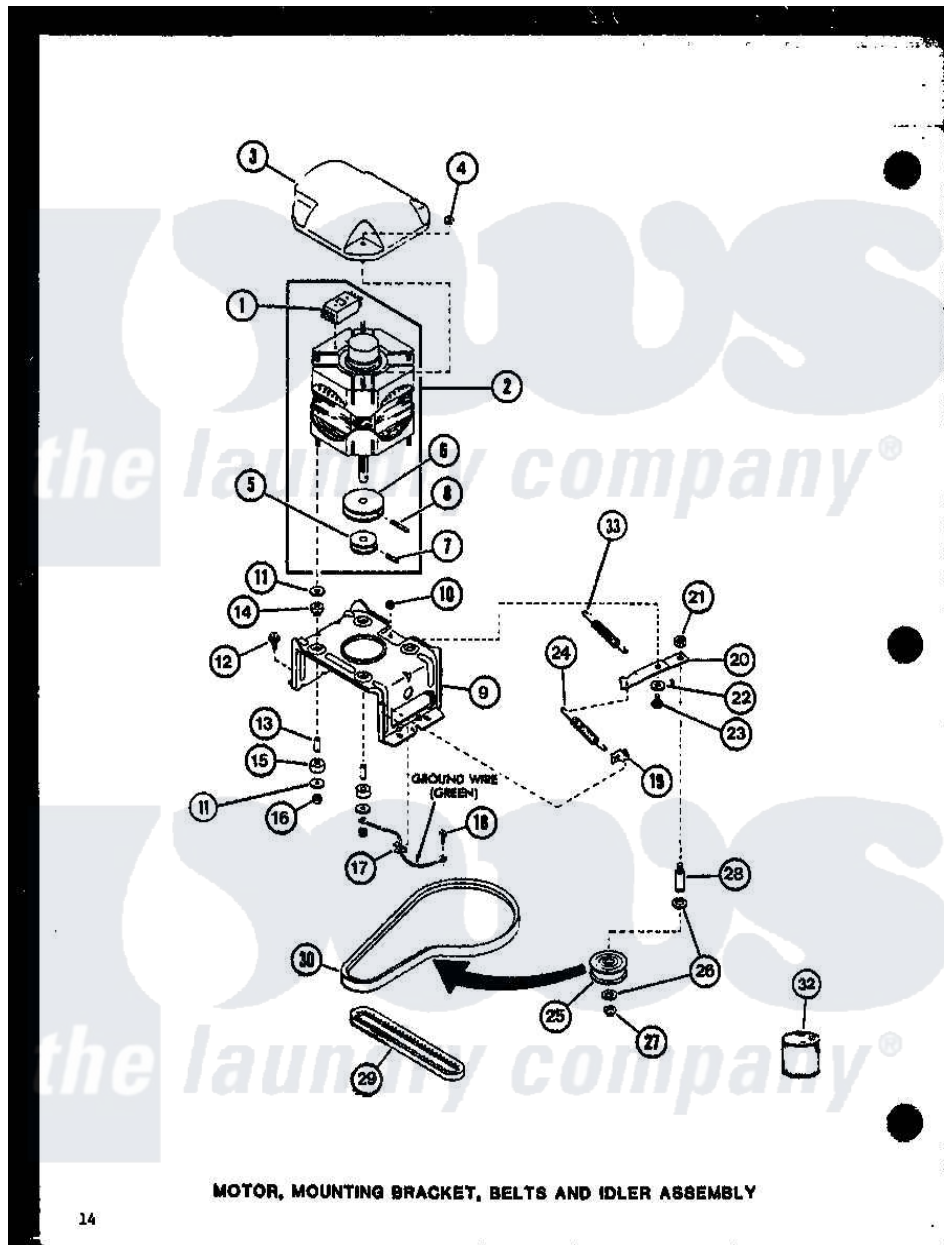

Amana LW2400 (BOM: P7762103W W) 04 - MOTOR

Amana Residential Amana LW2400 (BOM: P7762103W W) Washer Parts Parts Diagram 04 - MOTOR
 Click on the part number to view part

Item	Original Part Number	Replaced By	Status	Part Description
1	R0602508		Not Available	24139 SWITCH
"	R0602510		Not Available	MOTOR SWITCH
2	R0607001	27179P		Motor-Drive
3	R0603011	27136		Shield, Motor
4	R0601008	27201		Locknut
5	R0609501		Not Available	PULLEY, MOTOR
6	R0609502		Not Available	PULLEY, MOTOR
7	R0601508	10416		Pin, Roll
8	R0601509		Not Available	ROLL PIN
9	R0605514		Not Available	MOTOR MTG BRACKET
10	R0601011	27001225		Nut, Jam Mid Lock 1/4-20
11	R0600510		Not Available	WASHER
12	R0600098	27001200		Screw
13	R0603511		Not Available	SPACER
14	R0606509		Not Available	RUBBER MTG
15	R0606510		Not Available	RUBBER MTG

16	YR0601010	23604	Nut, Hex 10-32 Lock
17	R0601507	B5733302	Clip, Ground
18	R0600017		Not Available SCREW
19	R0601539	28849	Clip, Spring
20	R0605684	40041002	Lever, Idler
21	R0601031	358160	Nut
22	R0600506	40054701	Washer
23	R0600016	40038901	Screw, 1/4-20
24	R0605539	37366	Spring, Idler
25	R0609508		Not Available PULLEY, IDLER
26	R0600552	Y29443	Washer, Felt
27	R0601527	23748	Ring, Retaining
28	R0605538	28802	Shaft, Idler
29	R0606507	27155	Belt, Pump
30	R0606539	28808	Belt, Agitate And Spin
31	R0600526	52549	Washer, 501 ID X3/4 Odx
32	R0608011		Not Available HI TEMP LUBE
33	R0605683		Not Available SPRING, HELPER