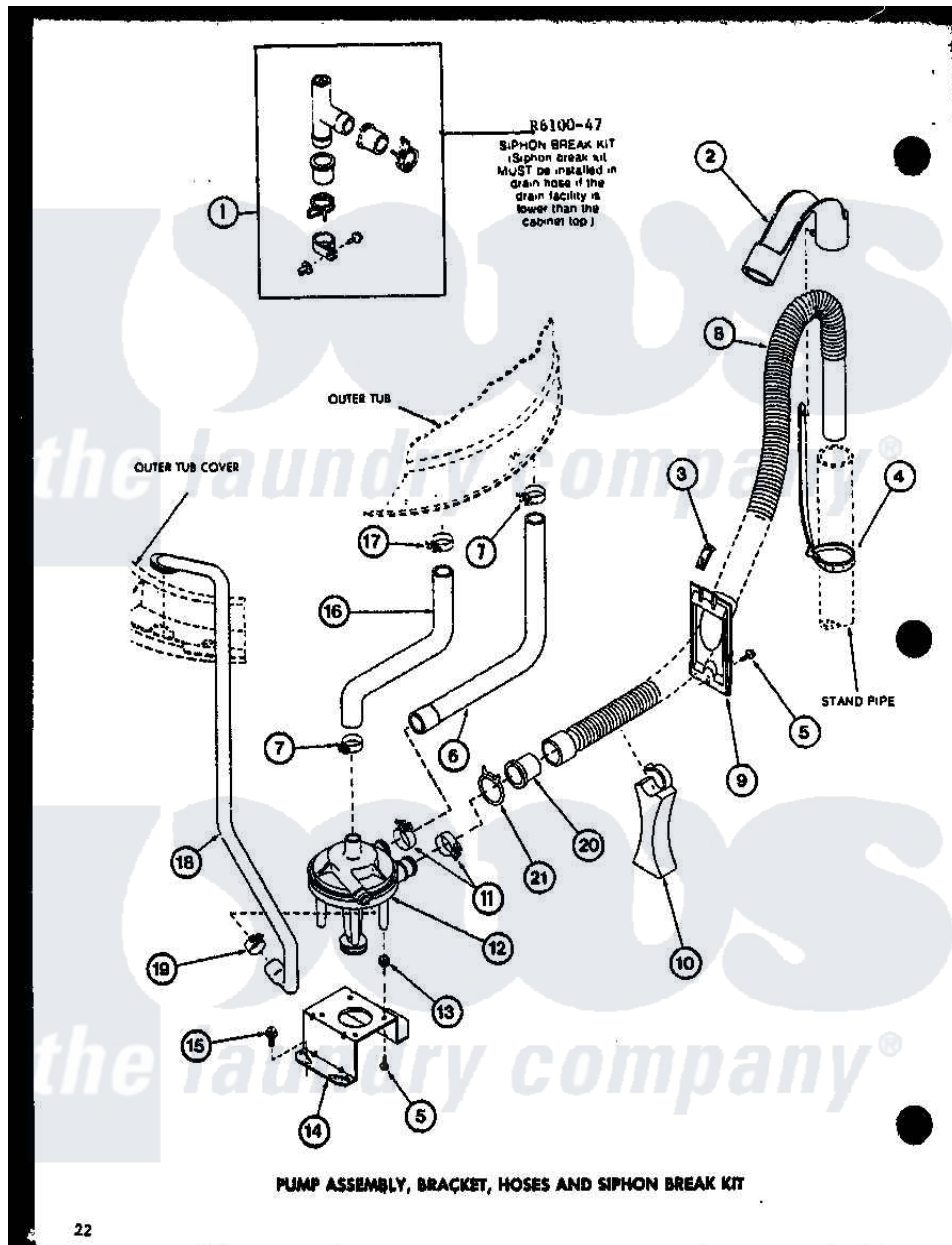

Amana LW2400 (BOM: P7762103W W) 09 - PUMP ASSY

22

Amana Residential Amana LW2400 (BOM: P7762103W W) Washer Parts Parts Diagram 09 - PUMP ASSY
 Click on the part number to view part

Item	Original Part Number	Replaced By	Status	Part Description
1	R0610047	76660		Break-Sphn
2	R0603546	22003814		Retainer, Drain Hose
3	R0601545		Not Available	CLIP, HOSE RETAINER
4	R0603548	8539404		Tie-Wire
5	R0600029	27001200		Screw
6	R0606514		Not Available	HOSE
7	R0601515	285655		Clamp, Hose
8	R0606547	39952		Hose- Drain
9	R0603544		Not Available	HOSE RETAINER
10	R0603547		Not Available	HOSE SUPPORT
11	R0601516	285655		Clamp, Hose
12	R0610501	31968		Assembly, Pump NA
13	R0601014	31098		Screw, 10-10 5/8 Unslot
14	R0605524	27105		Bracket, Pump Mounting
15	R0600098	27001200		Screw
16	R0606513		Not Available	HOSE

17	R0601505	285655	Clamp, Hose
18	R0606512		RECIRCULATING HOSE
19	R0601517	285655	Clamp, Hose
20	R0603545		HOSE ADAPTER
21	R0601544		HOSE CLAMP