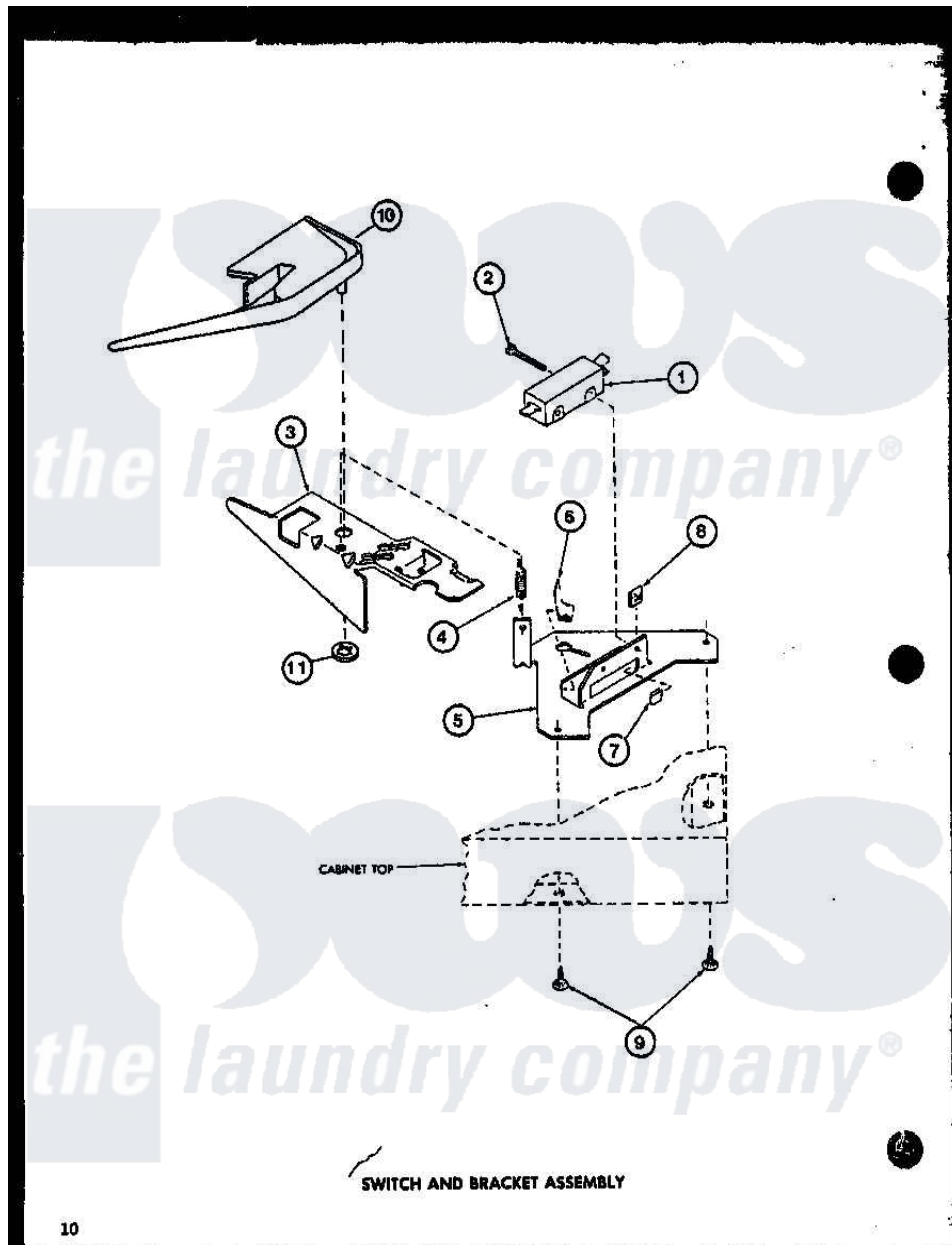

Amana LW2400 (BOM: P7762103W W) 10 - SWITCH AND BRACKET ASSY

Amana Residential Amana LW2400 (BOM: P7762103W W) Washer Parts Parts Diagram 10 - SWITCH AND BRACKET ASSY

[Click on the part number to view part](#)

Item	Original Part Number	Replaced By	Status	Part Description
1	R0602507	27612		Switch, Lid
2	R0600011		Not Available	SCREW
3	R0605504	27602		Lever, Out-Of-Bal Switch
4	R0605506		Not Available	SPRING
5	R0605505		Not Available	BRACKET
6	R0601503		Not Available	U-CLIP
7	R0601504	27610		Clip, U
8	R0601006		Not Available	NUT
9	R0600012	489464		Screw
10	R0605671		Not Available	SWITCH SHIELD
11	R0601032	29043		Nut, Push