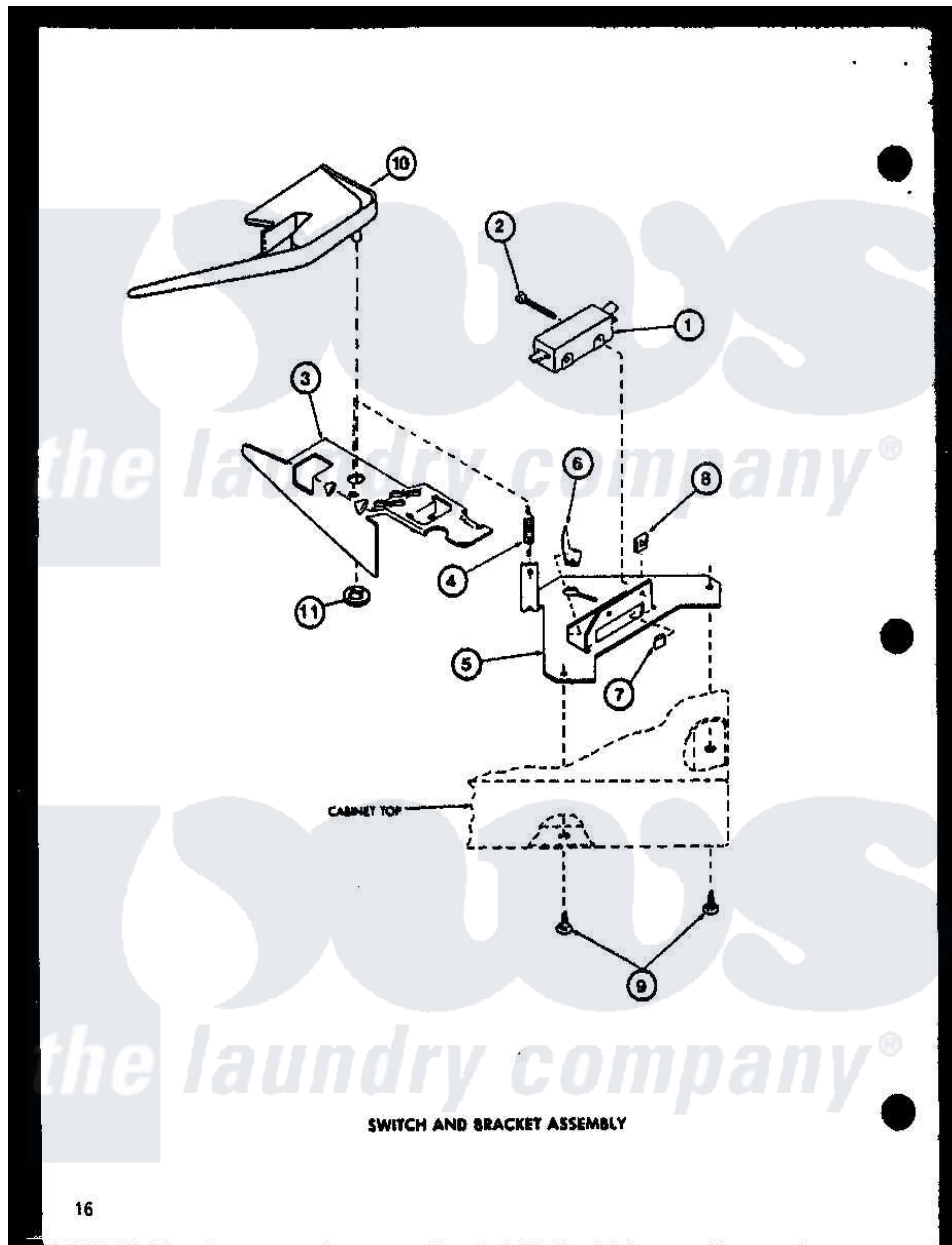

Amana LW2402 (BOM: P1110516W W) 10 - SWITCH AND BRACKET ASSY

Amana [Residential Amana LW2402 \(BOM: P1110516W W\) Washer Parts](#) Parts Diagram 10 - SWITCH AND BRACKET ASSY

[Click on the part number to view part](#)

Item	Original Part Number	Replaced By	Status	Part Description
1	R0602507	27612		Switch, Lid
2	R0600011		Not Available	SCREW
3	R0605504	27602		Lever, Out-Of-Bal Switch
4	R0605506		Not Available	SPRING
5	R0605505		Not Available	BRACKET
6	R0601503		Not Available	U-CLIP
7	R0601504	27610		Clip, U
8	R0601006		Not Available	NUT
9	R0600012	489464		Screw
10	R0605671		Not Available	SWITCH SHIELD
11	R0601032	29043		Nut, Push
NI	R0603601		Not Available	ENCLOSURE, LID SWITCH