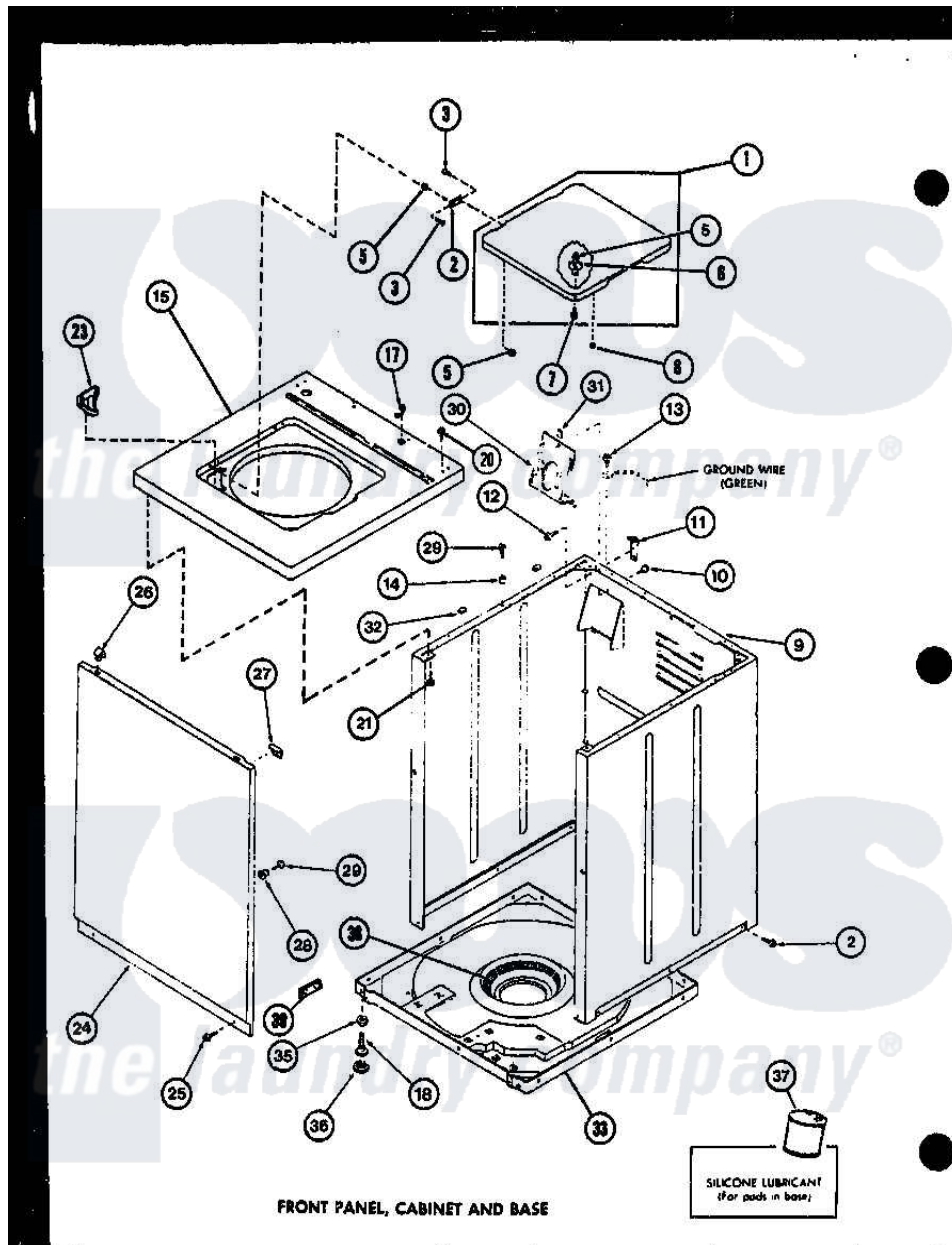

Amana LW2402 (BOM: P7762113W W) 01 - FRONT PANEL

Amana Residential Amana LW2402 (BOM: P7762113W W) Washer Parts Parts Diagram 01 - FRONT PANEL
 Click on the part number to view part

Item	Original Part Number	Replaced By	Status	Part Description
1	R0603147		Not Available	LID "W"
"	R0603146		Not Available	LID "L"
2	R0605695		Not Available	HINGE
5	R0603579	27625		Bushing
6	R0603504			Actuator, Door Switch
7	R0600008	26769		Assembly, Screw And Washer
8	R0606501	40038001		Bumper
9	R0603115	38612WP		Kit-Service
"	R0603090	38612LP		Kit Service Cabinet
10	R0600009		Not Available	SCREW
11	R0605528	Y27103		Hinge, Hold-Down Lug
12	R0600032	3390631		Screw, 10-16 X 3/8
13	R0600033	489464		Screw
14	R0603524	505187		Locator, Panel
15	R0603559		Not Available	TOP, W/BLEACH DESP
"	R0603142	32808LP		Assembly Top And Carton

"	R0603143	32808WP	Assembly Top And Carton
17	R0601502	211881	Grommet, Cord Part Not Used-Gas Models Only
18	R0600030	22003428	Leg, Adjustable
20	R0600040		Not Available SCREW
21	R0600096		Not Available SCREW
23	R0603503		Not Available BLEACH DISPENSER
24	R0603116	32708WP	Panel Front
"	R0603052	32708LP	Panel, Front
25	R0600029	27001200	Screw
26	R0601520	22001650	Fastener, Spring
27	R0603526		Not Available PROTECTOR
28	R0603525		Not Available LOCATER LUG
29	R0600031	Y014874	Screw, Idler Arm And Sleeve
30	R0605527	39407	Bracket, Valve
31	R0601007	54038	NUt, Speed U-Type
32	R0606519	Y56128	Pad, Bumper
33	R0603107	31653P	Assembly, Base-Complete-G90
35	R0601016	40038101	Nut, Leg
36	R0606518	40016001	Foot, Rubber
37	R0608002	26594P	Grease, Silicone - 2 Oz Tube
38	R0610052		Not Available SNUBBER PAD
39	R0608012	511637P	Adh Dow 737 Clr 3 Oz Tube