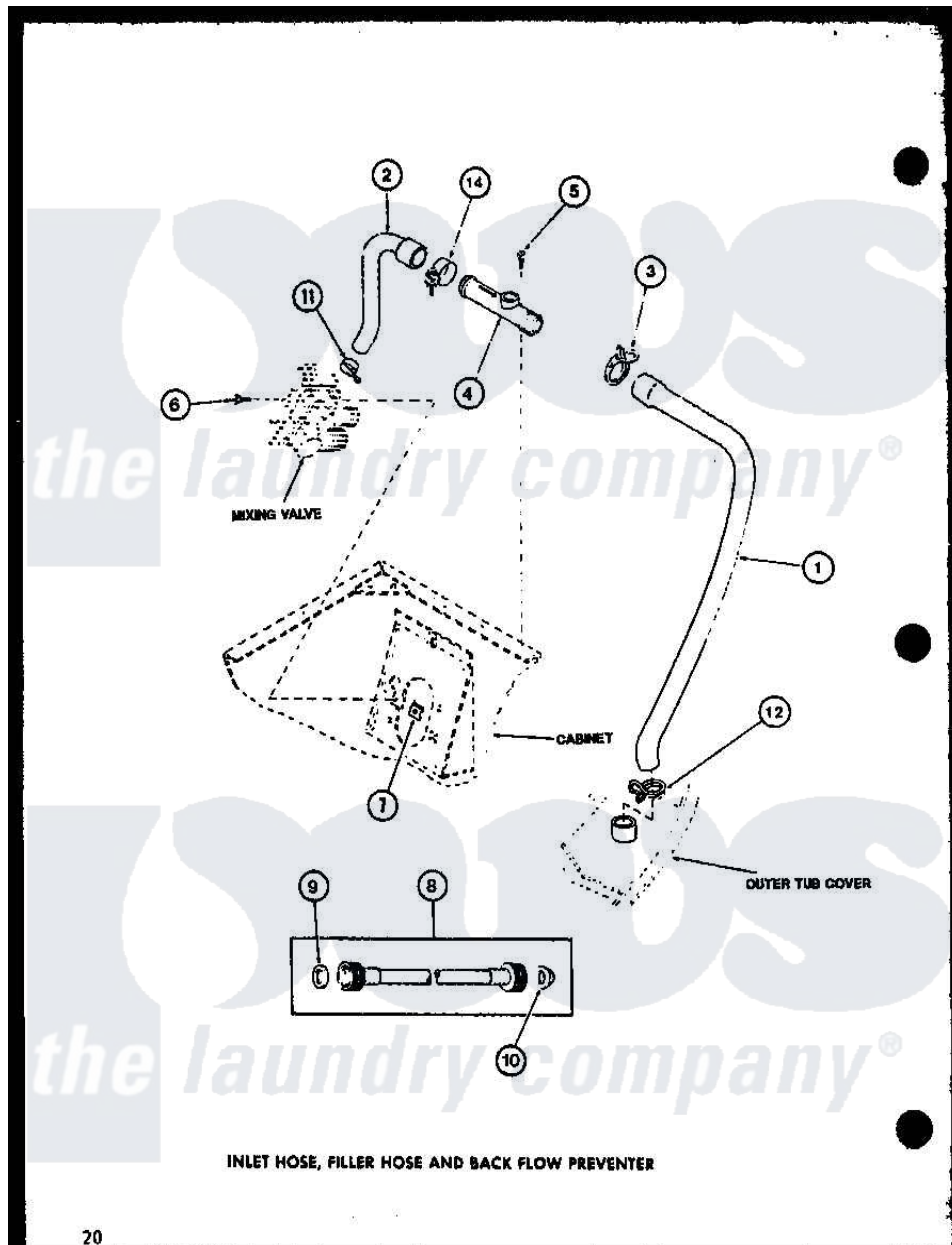

Amana LW2402 (BOM: P7762113W W) 02 - INLET HOSE

20

Amana [Residential Amana LW2402 \(BOM: P7762113W W\) Washer Parts](#) Parts Diagram 02 - INLET HOSE
 Click on the part number to view part

Item	Original Part Number	Replaced By	Status	Part Description
1	R0606548	31140		Hose, Water Inlet
2	R0606503	27183		Hose, Mixing Valve
3	R0601541	285655		Clamp, Hose
4	R0605507	34280		Assembly, Backflow Prevento
5	R0600004	W10116760		Screw
6	R0600009		Not Available	SCREW
7	R0601007	54038		NUt, Speed U-Type
8	R0606504	202860		Inlet Hose Assembly
9	R0600505	Y013783		Washer, Inlet Hose
10	R0600504	22002960		Strainer, Washer Inlet
11	R0601505	285655		Clamp, Hose
12	R0601542	29210		Hose Clamp
14	R0601505	285655		Clamp, Hose