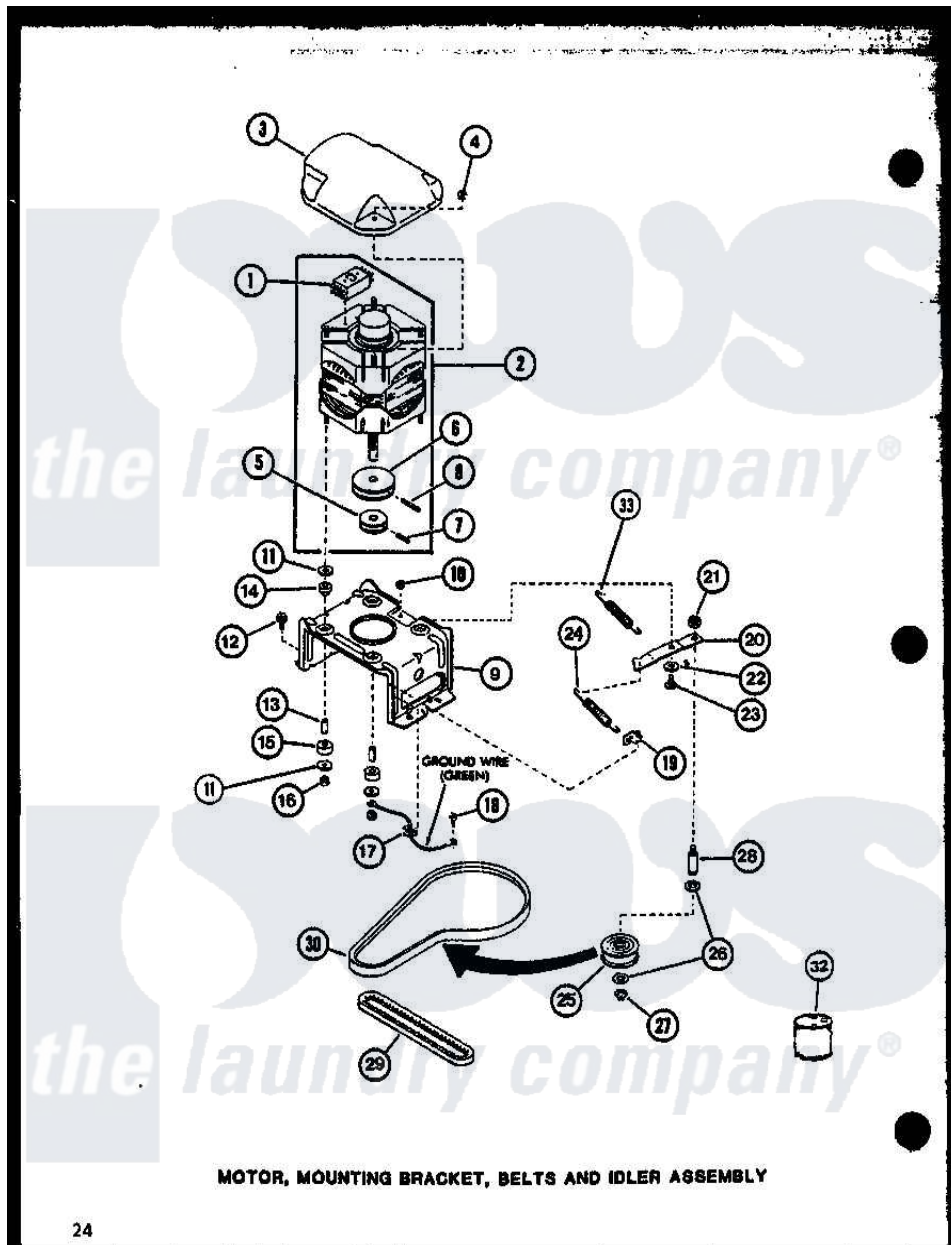

Amana LW2402 (BOM: P7762113W W) 04 - MOTOR

24

Amana [Residential Amana LW2402 \(BOM: P7762113W W\) Washer Parts](#) Parts Diagram 04 - MOTOR
 Click on the part number to view part

Item	Original Part Number	Replaced By	Status	Part Description
1	R0602508		Not Available	24139 SWITCH
"	R0602510		Not Available	MOTOR SWITCH
2	R0607001	27179P		Motor-Drive
3	R0603011	27136		Shield, Motor
4	R0601008	27201		Locknut
5	R0609501		Not Available	PULLEY, MOTOR
6	R0609502		Not Available	PULLEY, MOTOR
7	R0601508	10416		Pin, Roll
8	R0601509		Not Available	ROLL PIN
9	R0605514		Not Available	MOTOR MTG BRACKET
10	R0601011	27001225		Nut, Jam Mid Lock 1/4-20
11	R0600510		Not Available	WASHER
12	R0600098	27001200		Screw
13	R0603511		Not Available	SPACER
14	R0606509		Not Available	RUBBER MTG
15	R0606510		Not Available	RUBBER MTG

16	YR0601010	23604	Nut, Hex 10-32 Lock
17	R0601507	B5733302	Clip, Ground
18	R0600017		Not Available SCREW
19	R0601539	28849	Clip, Spring
20	R0605684	40041002	Lever, Idler
21	R0601031	358160	Nut
22	R0600506	40054701	Washer
23	R0600016	40038901	Screw, 1/4-20
24	R0605539	37366	Spring, Idler
25	R0609508		Not Available PULLEY, IDLER
26	R0600552	Y29443	Washer, Felt
27	R0601527	23748	Ring, Retaining
28	R0605538	28802	Shaft, Idler
29	R0606507	27155	Belt, Pump
30	R0606539	28808	Belt, Agitate And Spin
31	R0600526	52549	Washer, 501 ID X3/4 Odx
32	R0608011		Not Available HI TEMP LUBE
33	R0605683		Not Available SPRING, HELPER