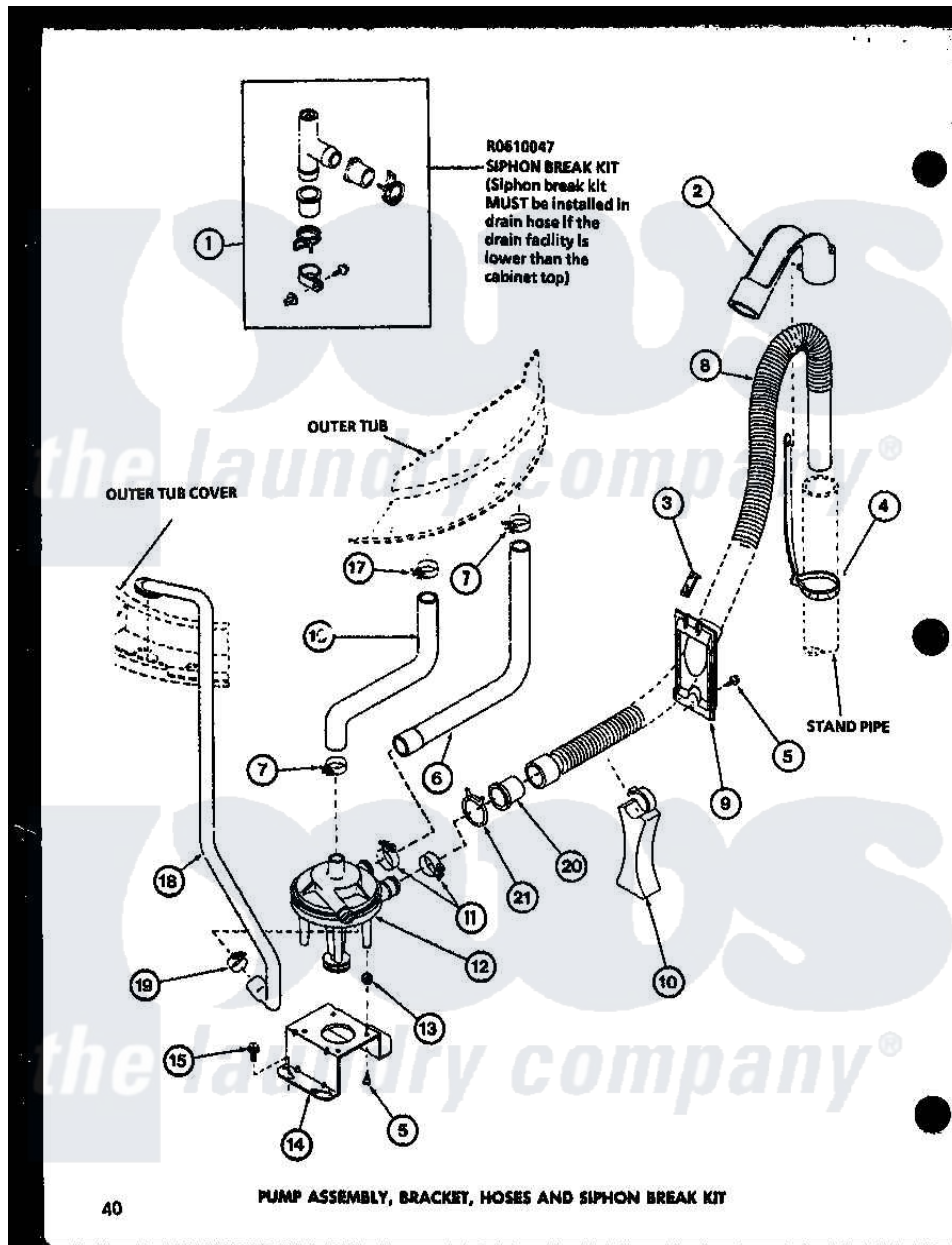

Amana LW2402 (BOM: P7762113W W) 09 - PUMP ASSY

40

PUMP ASSEMBLY, BRACKET, HOSES AND SIPHON BREAK KIT

Amana Residential Amana LW2402 (BOM: P7762113W W) Washer Parts Parts Diagram 09 - PUMP ASSY

[Click on the part number to view part](#)

Item	Original Part Number	Replaced By	Status	Part Description
1	R0610047	76660		Break-Sphn
2	R0603546	22003814		Retainer, Drain Hose
3	R0601545		Not Available	CLIP, HOSE RETAINER
4	R0603548	8539404		Tie-Wire
5	R0600029	27001200		Screw
6	R0606514		Not Available	HOSE
7	R0601515	285655		Clamp, Hose
8	R0606547	39952		Hose- Drain
9	R0603544		Not Available	HOSE RETAINER
10	R0603547		Not Available	HOSE SUPPORT
11	R0601516	285655		Clamp, Hose
12	R0610501	31968		Assembly, Pump NA
13	R0601014	31098		Screw, 10-10 5/8 Unslot
14	R0605524	27105		Bracket, Pump Mounting
15	R0600098	27001200		Screw
16	R0606513		Not Available	HOSE

17	R0601505	285655	Clamp, Hose
18	R0606512		RECIRCULATING HOSE
19	R0601517	285655	Clamp, Hose
20	R0603545		HOSE ADAPTER
21	R0601544		HOSE CLAMP