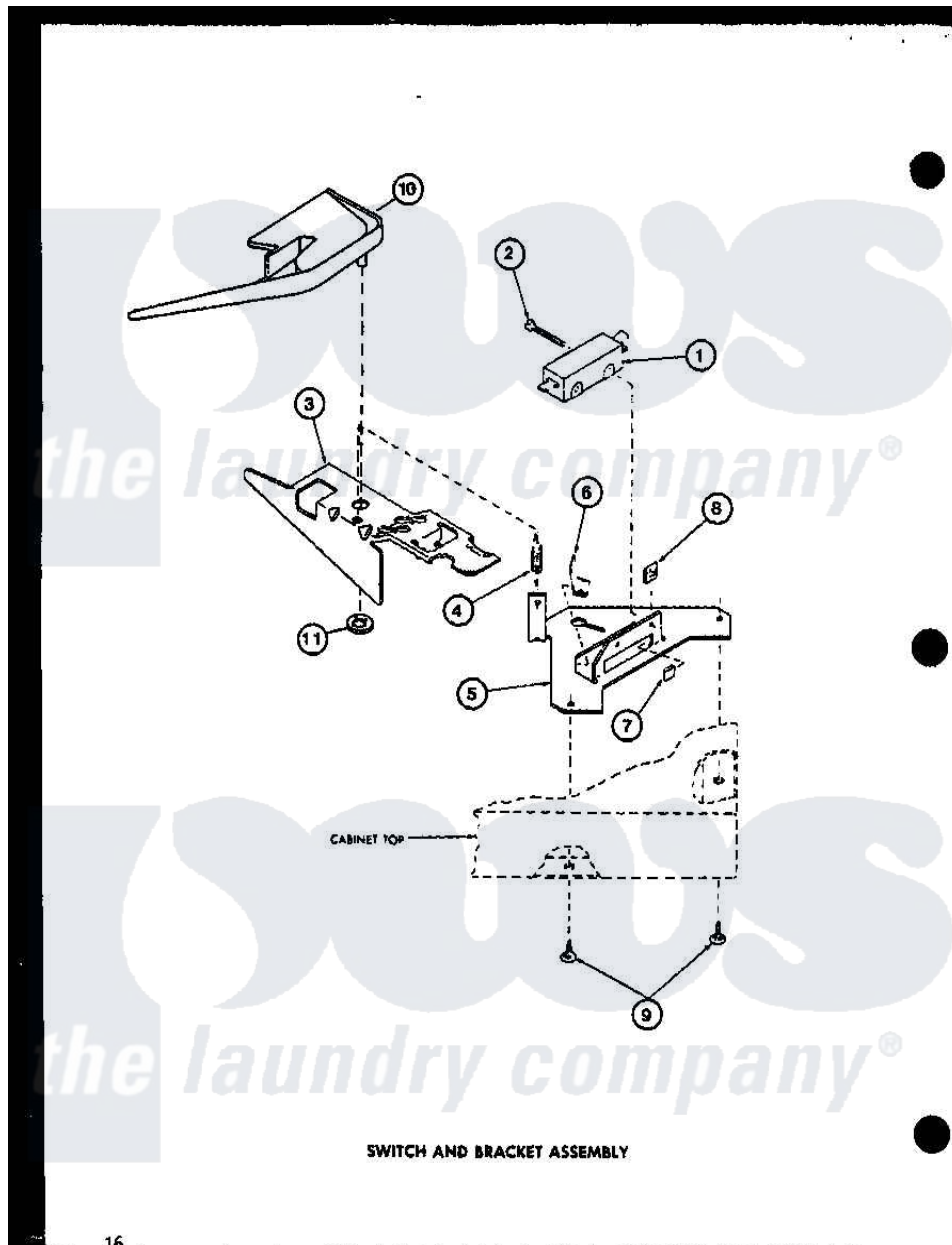

Amana LW2402 (BOM: P7762113W W) 10 - SWITCH AND BRACKET ASSY

16

Amana Residential Amana LW2402 (BOM: P7762113W W) Washer Parts Parts Diagram 10 - SWITCH AND BRACKET ASSY

[Click on the part number to view part](#)

| Item | Original Part Number | Replaced By            | Status        | Part Description         |
|------|----------------------|------------------------|---------------|--------------------------|
| 1    | R0602507             | <a href="#">27612</a>  |               | Switch, Lid              |
| 2    | R0600011             |                        | Not Available | SCREW                    |
| 3    | R0605504             | <a href="#">27602</a>  |               | Lever, Out-Of-Bal Switch |
| 4    | R0605506             |                        | Not Available | SPRING                   |
| 5    | R0605505             |                        | Not Available | BRACKET                  |
| 6    | R0601503             |                        | Not Available | U-CLIP                   |
| 7    | R0601504             | <a href="#">27610</a>  |               | Clip, U                  |
| 8    | R0601006             |                        | Not Available | NUT                      |
| 9    | R0600012             | <a href="#">489464</a> |               | Screw                    |
| 10   | R0605671             |                        | Not Available | SWITCH SHIELD            |
| 11   | R0601032             | <a href="#">29043</a>  |               | Nut, Push                |