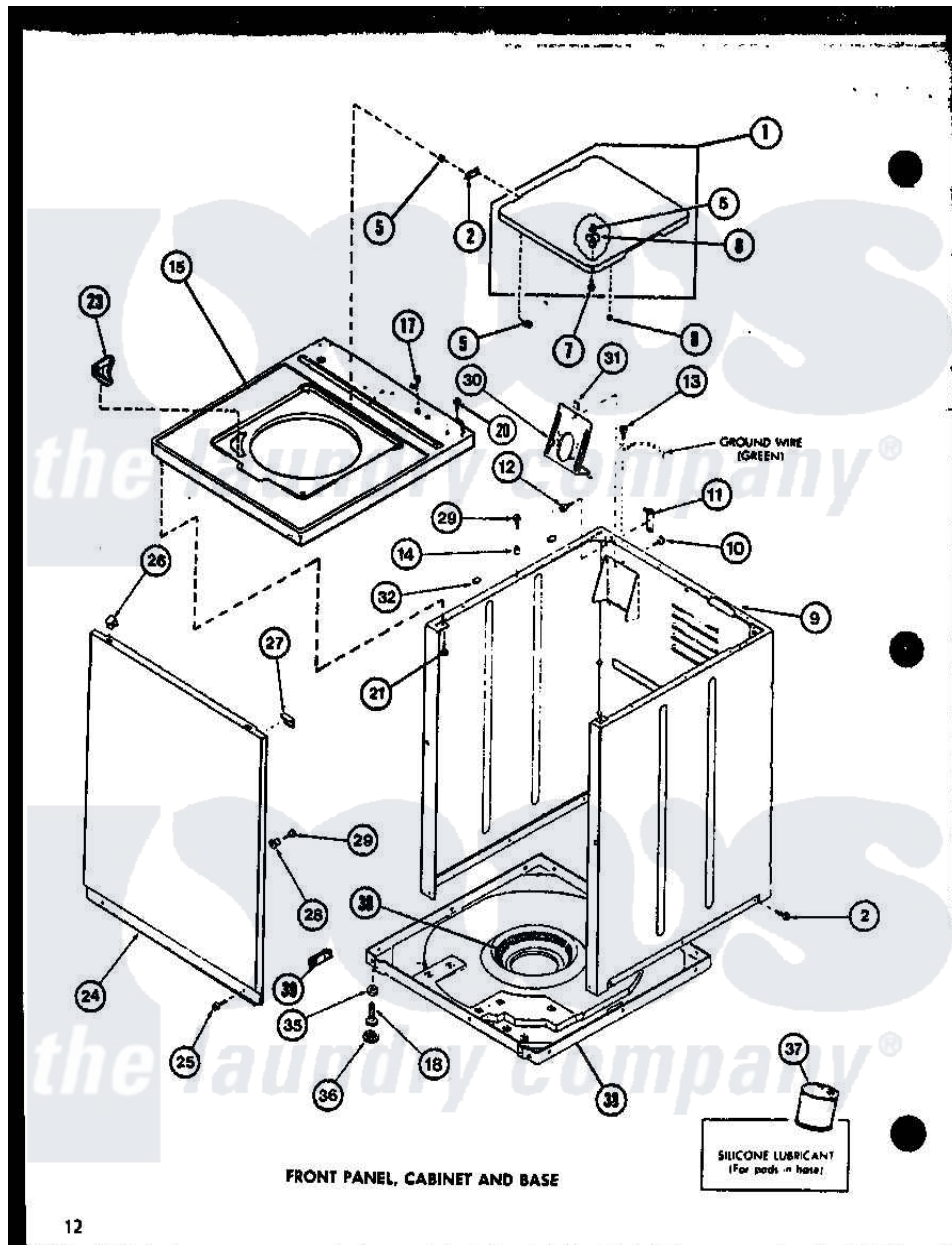

Amana LW2402 (BOM: P7762126W W) 01 - FRONT PANEL

Amana Residential Amana LW2402 (BOM: P7762126W W) Washer Parts Parts Diagram 01 - FRONT PANEL  
 Click on the part number to view part

Item	Original Part Number	Replaced By	Status	Part Description
1	R0603146		Not Available	LID "L"
"	R0603208		Not Available	LID
"	R0603147		Not Available	LID "W"
2	R0605695		Not Available	HINGE
6	<a href="#">R0603504</a>			Actuator, Door Switch
7	R0600008	<a href="#">26769</a>		Assembly, Screw And Washer
8	R0606501	<a href="#">40038001</a>		Bumper
9	R0603209		Not Available	CABINET, GOLD
"	R0603115	<a href="#">38612WP</a>		Kit-Service
"	R0603090	<a href="#">38612LP</a>		Kit Service Cabinet
10	R0600009		Not Available	SCREW
11	R0605528	<a href="#">Y27103</a>		Hinge, Hold-Down Lug
12	R0600032	<a href="#">3390631</a>		Screw, 10-16 X 3/8
13	R0600033	<a href="#">489464</a>		Screw
14	R0603524	<a href="#">505187</a>		Locator, Panel
15	R0603559		Not Available	TOP, W/BLEACH DESP