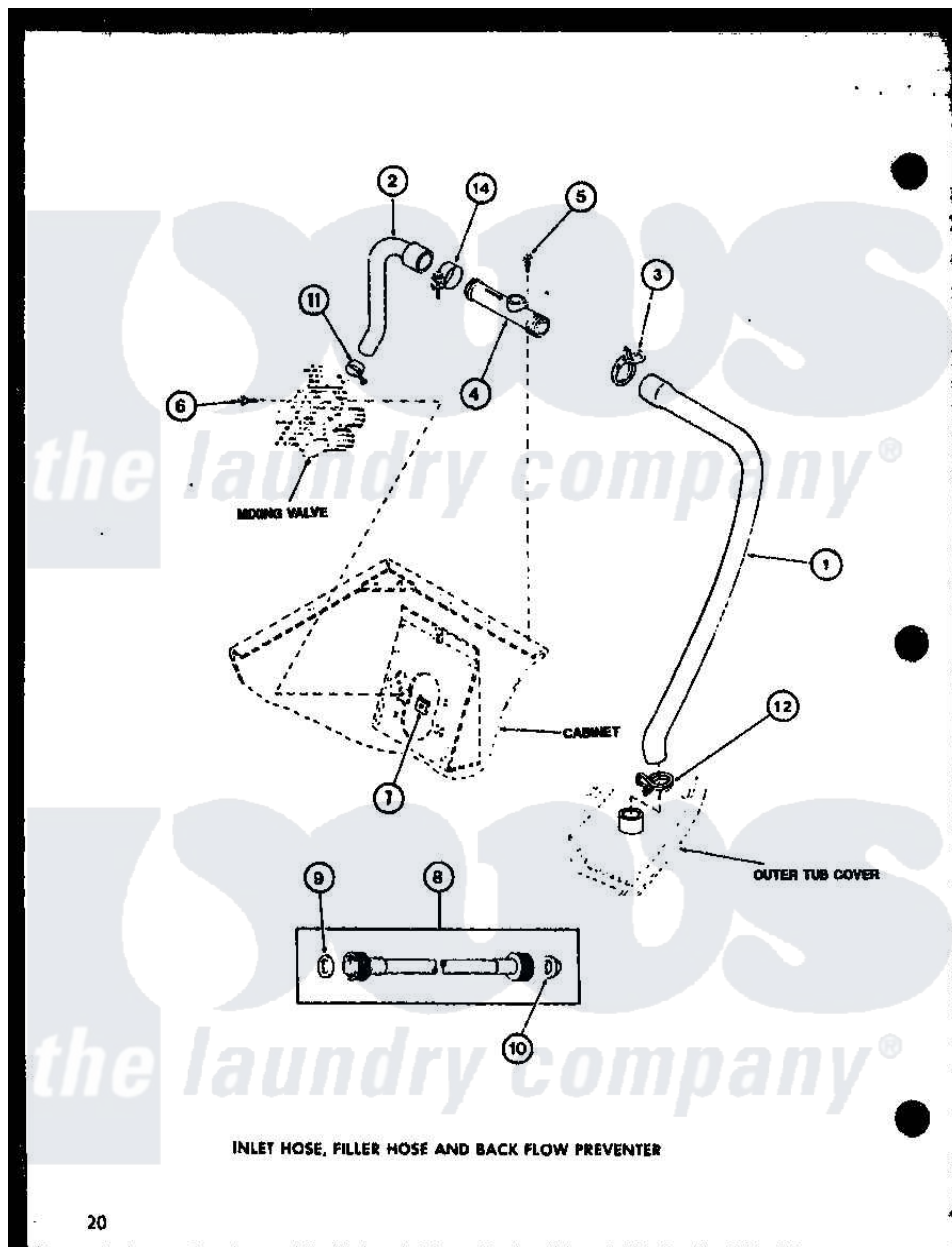

Amana LW2402 (BOM: P7762126W W) 02 - INLET HOSE

Amana Residential Amana LW2402 (BOM: P7762126W W) Washer Parts Parts Diagram 02 - INLET HOSE
 Click on the part number to view part

Item	Original Part Number	Replaced By	Status	Part Description
1	R0606548	31140		Hose, Water Inlet
2	R0606503	27183		Hose, Mixing Valve
3	R0601541	285655		Clamp, Hose
4	R0605507	34280		Assembly, Backflow Prevento
5	R0600004	W10116760		Screw
6	R0600009		Not Available	SCREW
7	R0601007	54038		NUt, Speed U-Type
8	R0606504	202860		Inlet Hose Assembly
9	R0600505	Y013783		Washer, Inlet Hose
10	R0600504	22002960		Strainer, Washer Inlet
11	R0601505	285655		Clamp, Hose
12	R0601542	29210		Hose Clamp
14	R0601505	285655		Clamp, Hose