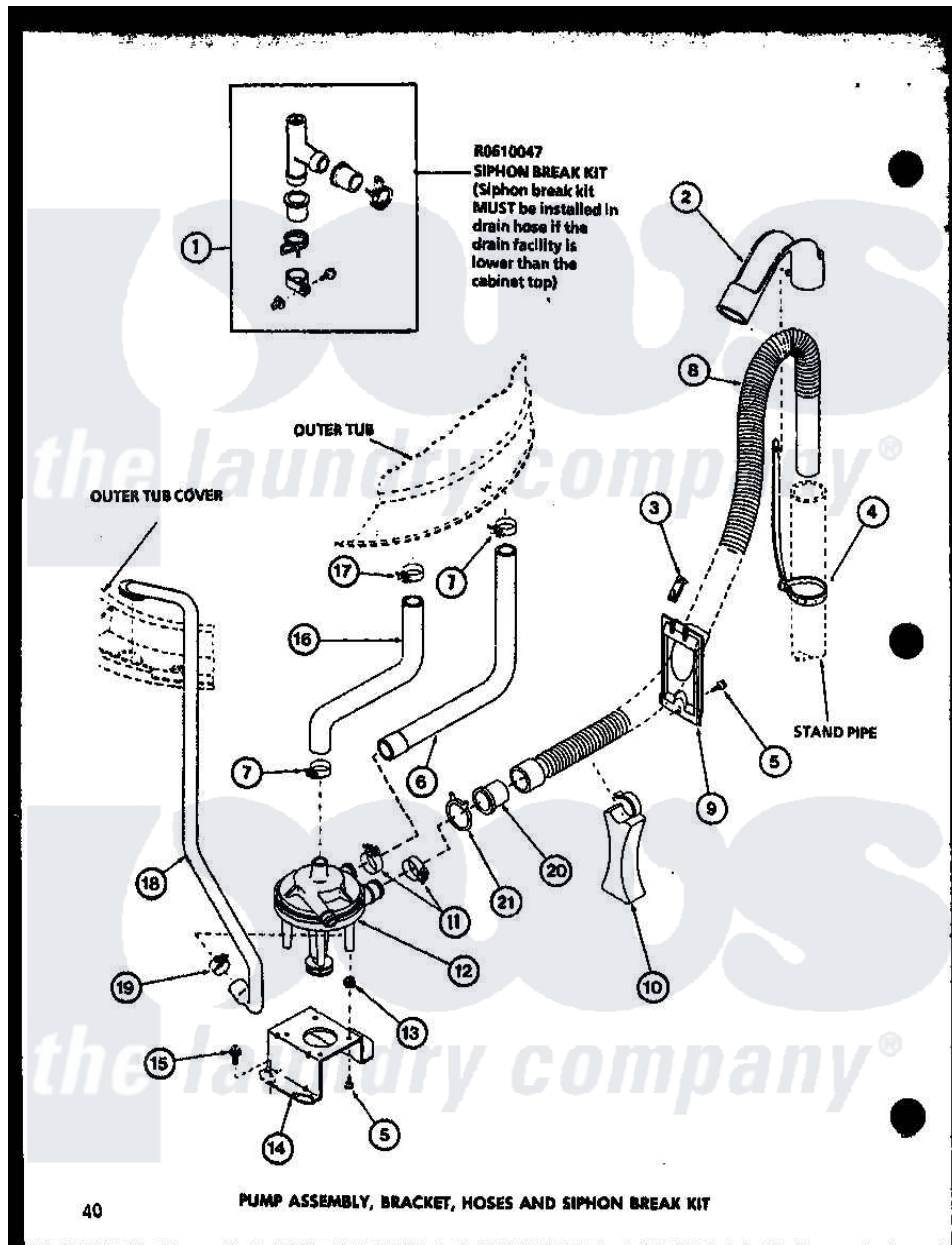

Amana LW2402 (BOM: P7762126W W) 09 - PUMP ASSY

Amana Residential Amana LW2402 (BOM: P7762126W W) Washer Parts Parts Diagram 09 - PUMP ASSY
 Click on the part number to view part

Item	Original Part Number	Replaced By	Status	Part Description
1	R0610047	76660		Break-Sphn
2	R0603546	22003814		Retainer, Drain Hose
3	R0601545		Not Available	CLIP, HOSE RETAINER
4	R0603548	8539404		Tie-Wire
5	R0600029	27001200		Screw
6	R0606514		Not Available	HOSE
7	R0601515	285655		Clamp, Hose
8	R0606547	39952		Hose- Drain
9	R0603544		Not Available	HOSE RETAINER
10	R0603547		Not Available	HOSE SUPPORT
11	R0601516	285655		Clamp, Hose
12	R0610501	31968		Assembly, Pump NA
13	R0601014	31098		Screw, 10-10 5/8 Unslot
14	R0605524	27105		Bracket, Pump Mounting
15	R0600098	27001200		Screw
16	R0606513		Not Available	HOSE

17	R0601505	285655	Clamp, Hose
18	R0606512		RECIRCULATING HOSE
19	R0601517	285655	Clamp, Hose
20	R0603545		HOSE ADAPTER
21	R0601544		HOSE CLAMP