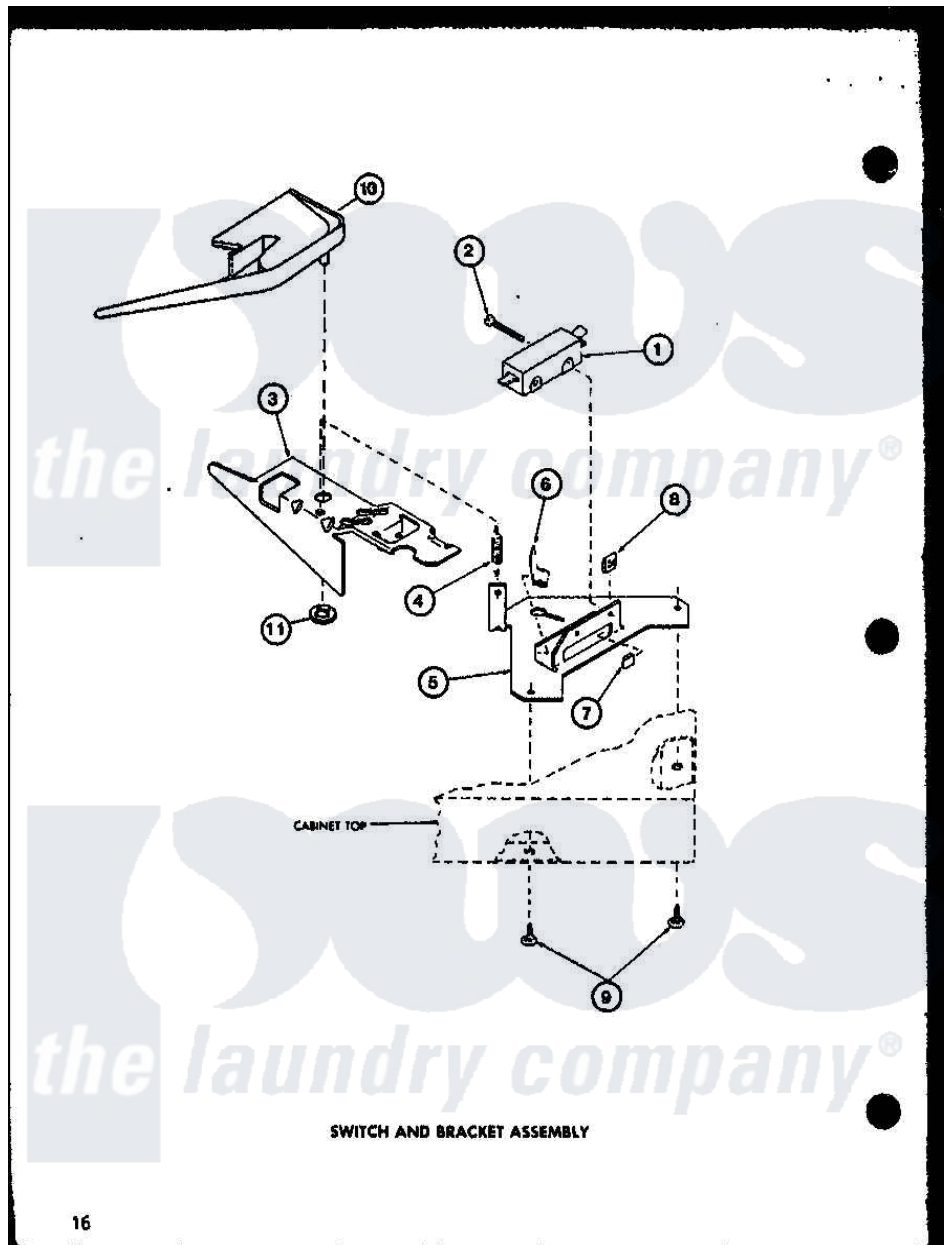

# Amana LW2402 (BOM: P7762126W W) 10 - SWITCH AND BRACKET ASSY

Amana [Residential Amana LW2402 \(BOM: P7762126W W\) Washer Parts](#) Parts Diagram 10 - SWITCH AND BRACKET ASSY

[Click on the part number to view part](#)

Item	Original Part Number	Replaced By	Status	Part Description
1	R0602507	<a href="#">27612</a>		Switch, Lid
2	R0600011		Not Available	SCREW
3	R0605504	<a href="#">27602</a>		Lever, Out-Of-Bal Switch
4	R0605506		Not Available	SPRING
5	R0605505		Not Available	BRACKET
6	R0601503		Not Available	U-CLIP
7	R0601504	<a href="#">27610</a>		Clip, U
8	R0601006		Not Available	NUT
9	R0600012	<a href="#">489464</a>		Screw
10	R0605671		Not Available	SWITCH SHIELD
11	R0601032	<a href="#">29043</a>		Nut, Push
NI	R0603601		Not Available	ENCLOSURE, LID SWITCH