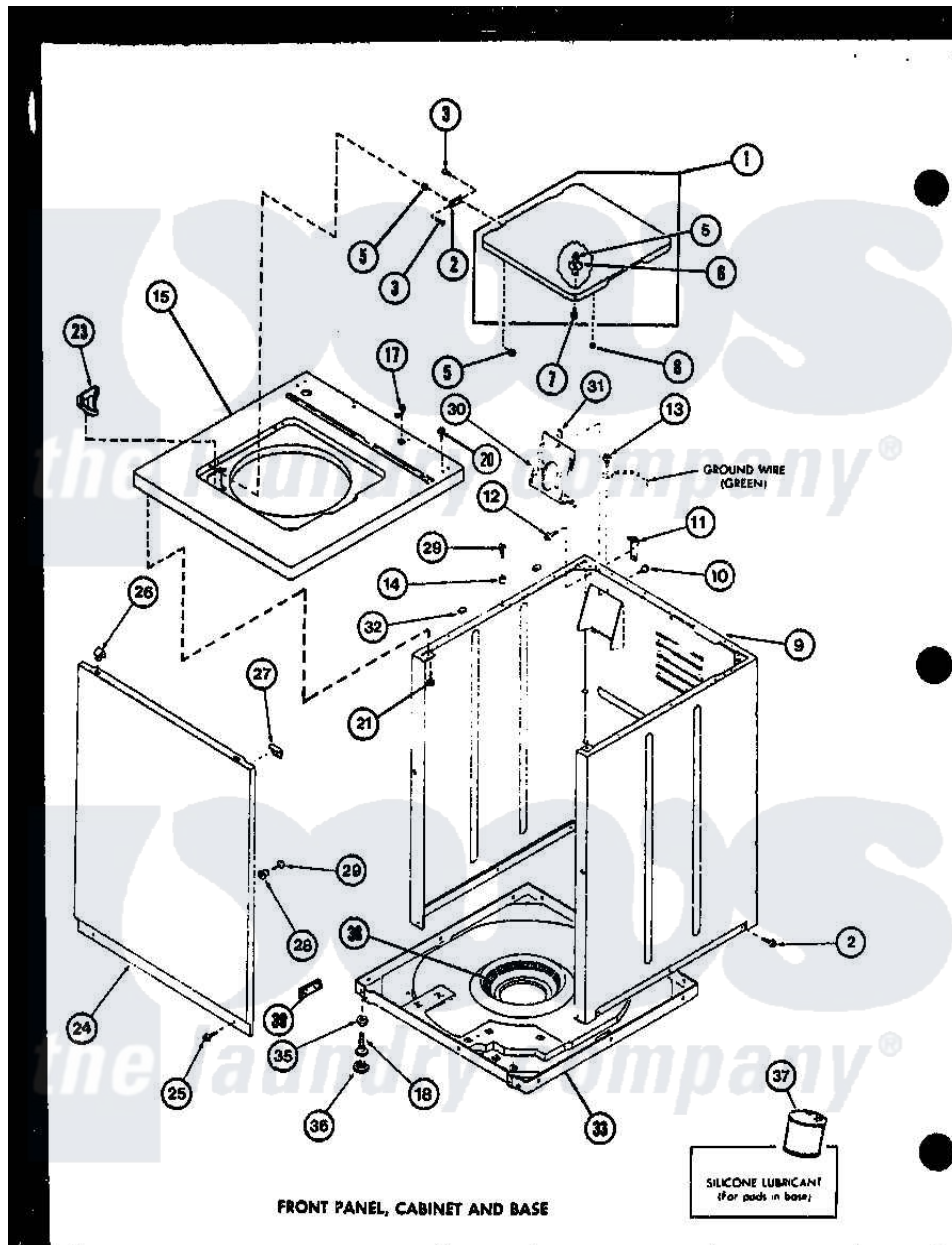

Amana LW2403 (BOM: P7762120W W) 01 - FRONT PANEL

FRONT PANEL, CABINET AND BASE

SILICONE LUBRICANT
(for pads in base)

Amana Residential Amana LW2403 (BOM: P7762120W W) Washer Parts Parts Diagram 01 - FRONT PANEL

Click on the part number to view part

Item	Original Part Number	Replaced By	Status	Part Description
1	R0603147		Not Available	LID "W"
"	R0603146		Not Available	LID "L"
2	R0605695		Not Available	HINGE
5	R0603579	27625		Bushing
6	R0603504			Actuator, Door Switch
7	R0600008	26769		Assembly, Screw And Washer
8	R0606501	40038001		Bumper
9	R0603115	38612WP		Kit-Service
"	R0603090	38612LP		Kit Service Cabinet
10	R0600009		Not Available	SCREW
11	R0605528	Y27103		Hinge, Hold-Down Lug
12	R0600032	3390631		Screw, 10-16 X 3/8
13	R0600033	489464		Screw
14	R0603524	505187		Locator, Panel
15	R0603559		Not Available	TOP, W/BLEACH DESP
"	R0603142	32808LP		Assembly Top And Carton

"	R0603143	32808WP	Assembly Top And Carton
17	R0601502	211881	Grommet, Cord Part Not Used-Gas Models Only
18	R0600030	22003428	Leg, Adjustable
20	R0600040		Not Available SCREW
21	R0600096		Not Available SCREW
23	R0603503		Not Available BLEACH DISPENSER
24	R0603116	32708WP	Panel Front
"	R0603052	32708LP	Panel, Front
25	R0600029	27001200	Screw
26	R0601520	22001650	Fastener, Spring
27	R0603526		Not Available PROTECTOR
28	R0603525		Not Available LOCATER LUG
29	R0600031	Y014874	Screw, Idler Arm And Sleeve
30	R0605527	39407	Bracket, Valve
31	R0601007	54038	NUt, Speed U-Type
32	R0606519	Y56128	Pad, Bumper
33	R0603107	31653P	Assembly, Base-Complete-G90
35	R0601016	40038101	Nut, Leg
36	R0606518	40016001	Foot, Rubber
37	R0608002	26594P	Grease, Silicone - 2 Oz Tube
38	R0610052		Not Available SNUBBER PAD
39	R0608012	511637P	Adh Dow 737 Clr 3 Oz Tube