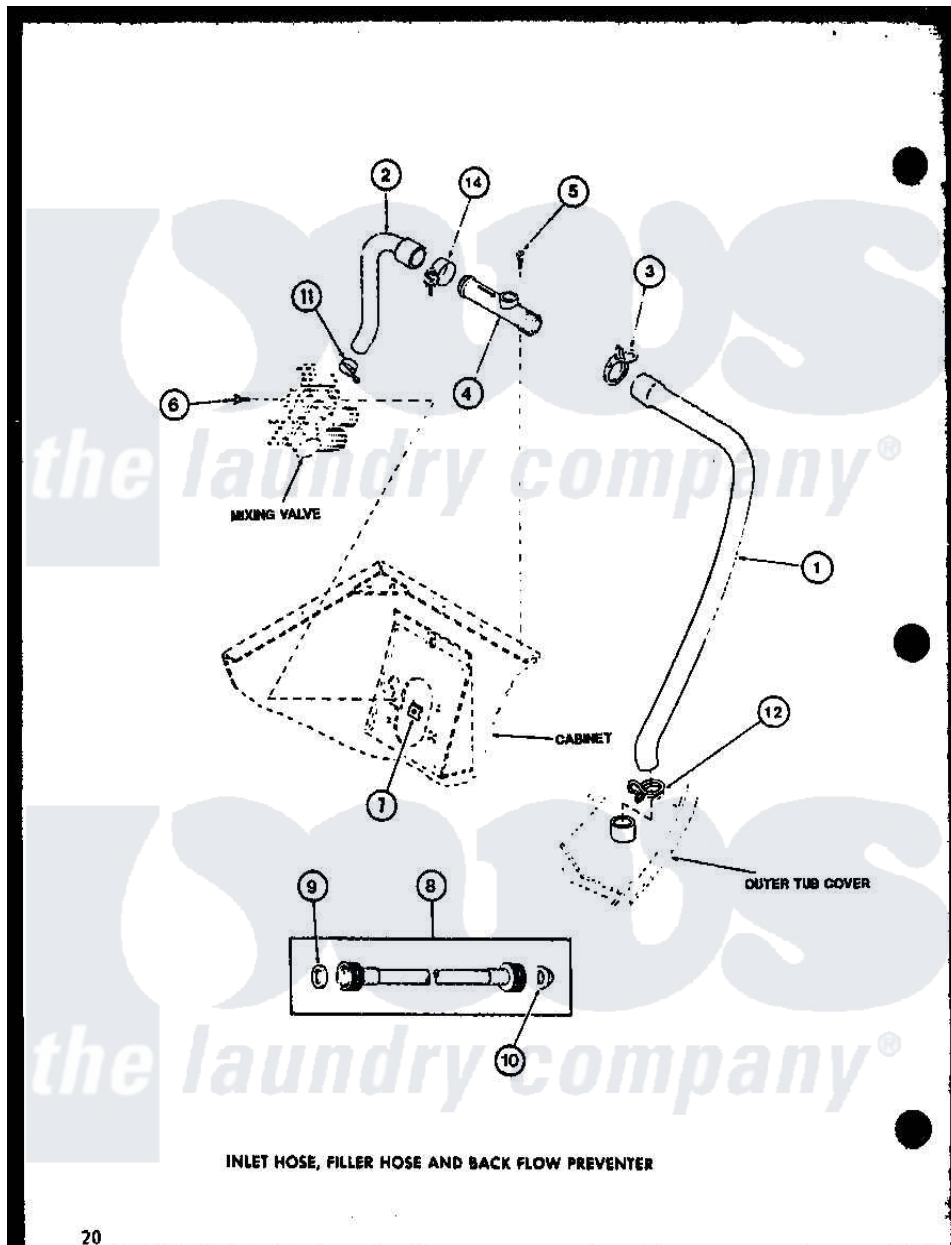

Amana LW2403 (BOM: P7762120W W) 02 - INLET HOSE

20

Amana [Residential Amana LW2403 \(BOM: P7762120W W\) Washer Parts](#) Parts Diagram 02 - INLET HOSE
 Click on the part number to view part

Item	Original Part Number	Replaced By	Status	Part Description
1	R0606548	31140		Hose, Water Inlet
2	R0606503	27183		Hose, Mixing Valve
3	R0601541	285655		Clamp, Hose
4	R0605507	34280		Assembly, Backflow Prevento
5	R0600004	W10116760		Screw
6	R0600009		Not Available	SCREW
7	R0601007	54038		NUt, Speed U-Type
8	R0606504	202860		Inlet Hose Assembly
9	R0600505	Y013783		Washer, Inlet Hose
10	R0600504	22002960		Strainer, Washer Inlet
11	R0601505	285655		Clamp, Hose
12	R0601542	29210		Hose Clamp
14	R0601505	285655		Clamp, Hose