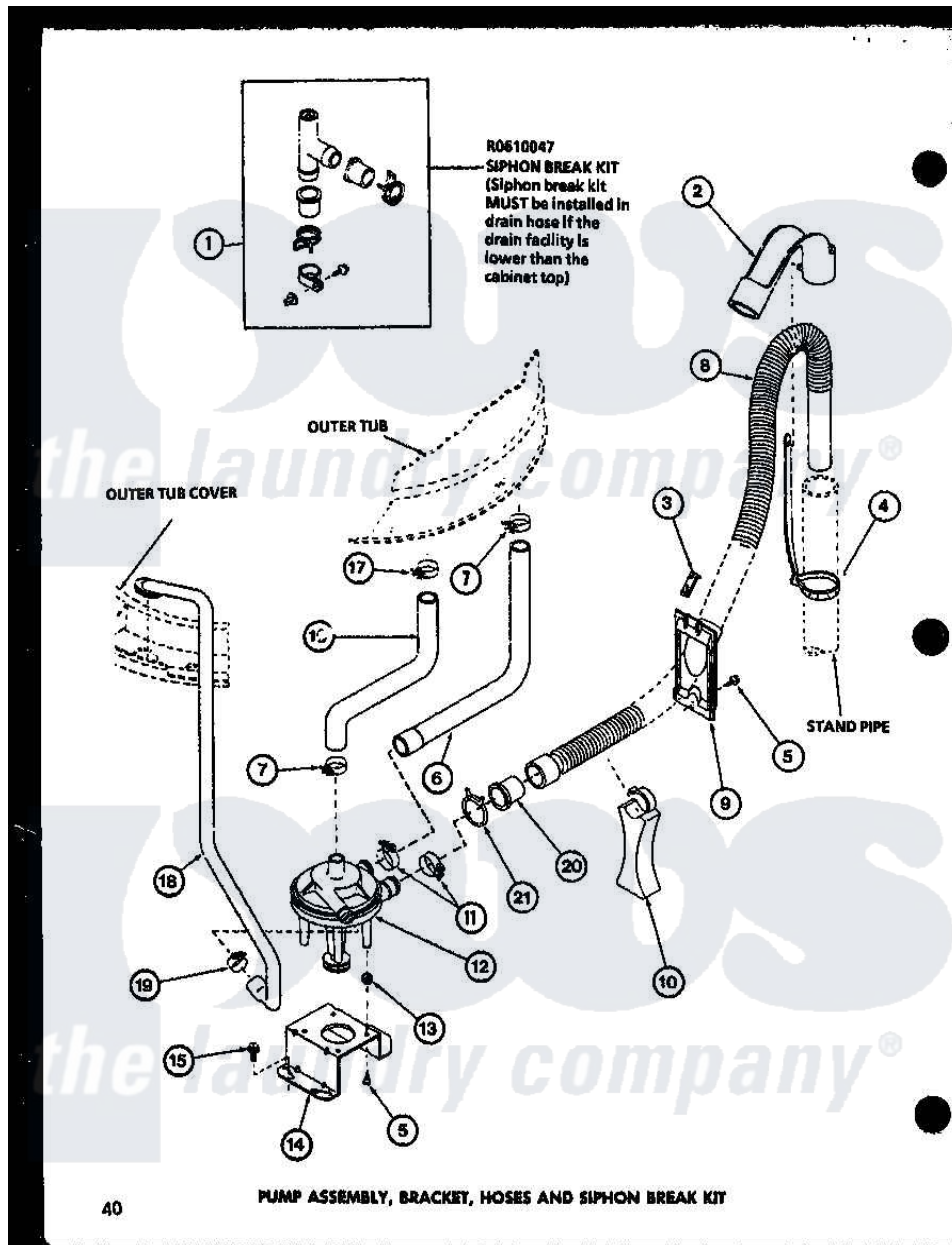

Amana LW2403 (BOM: P7762120W W) 09 - PUMP ASSY

40

PUMP ASSEMBLY, BRACKET, HOSES AND SIPHON BREAK KIT

Amana Residential Amana LW2403 (BOM: P7762120W W) Washer Parts Parts Diagram 09 - PUMP ASSY

[Click on the part number to view part](#)