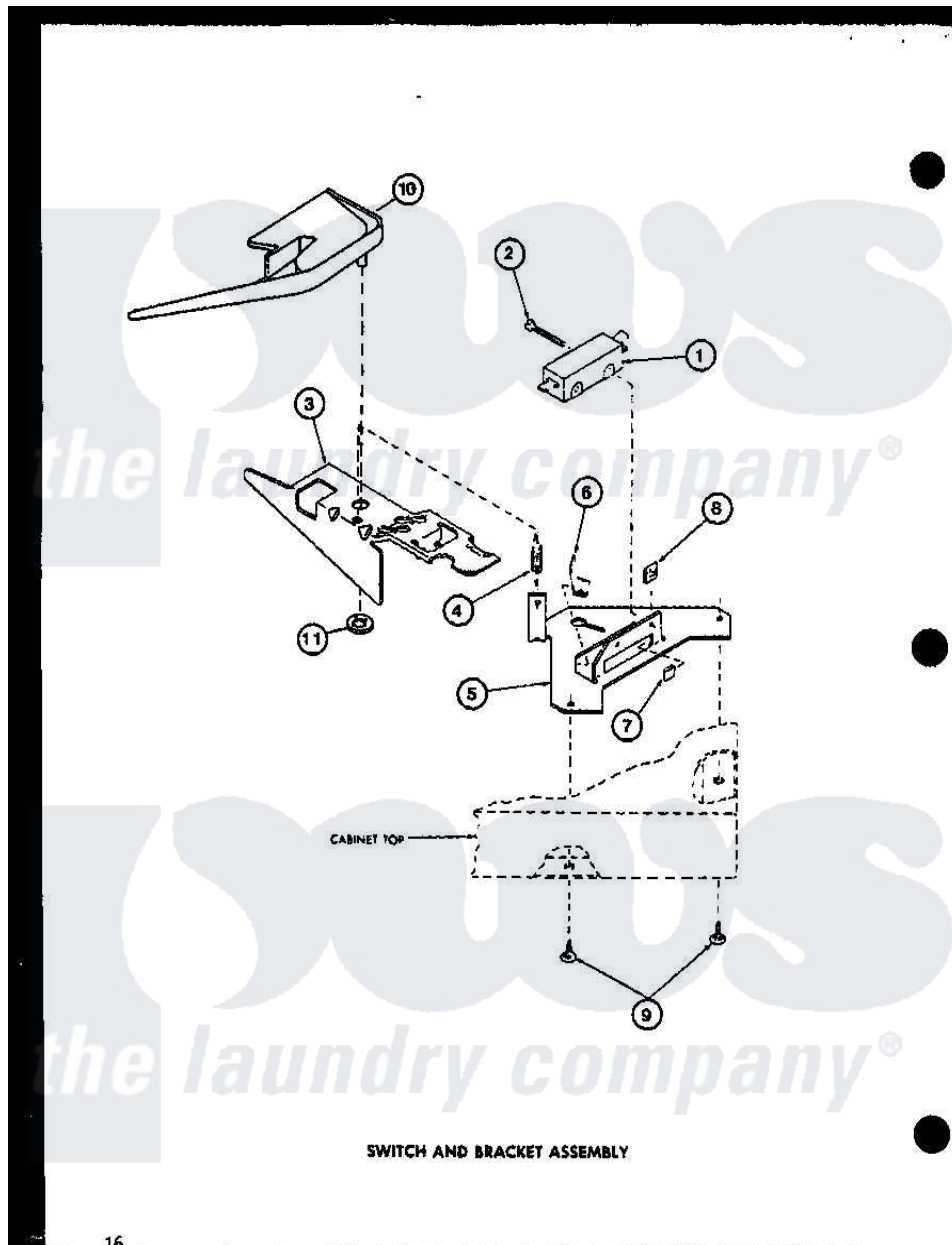

Amana LW2403 (BOM: P7762120W W) 10 - SWITCH AND BRACKET ASSY

16

Amana Residential Amana LW2403 (BOM: P7762120W W) Washer Parts Parts Diagram 10 - SWITCH AND BRACKET ASSY

[Click on the part number to view part](#)

Item	Original Part Number	Replaced By	Status	Part Description
1	R0602507	<a href="#">27612</a>		Switch, Lid
2	R0600011		Not Available	SCREW
3	R0605504	<a href="#">27602</a>		Lever, Out-Of-Bal Switch
4	R0605506		Not Available	SPRING
5	R0605505		Not Available	BRACKET
6	R0601503		Not Available	U-CLIP
7	R0601504	<a href="#">27610</a>		Clip, U
8	R0601006		Not Available	NUT
9	R0600012	<a href="#">489464</a>		Screw
10	R0605671		Not Available	SWITCH SHIELD
11	R0601032	<a href="#">29043</a>		Nut, Push