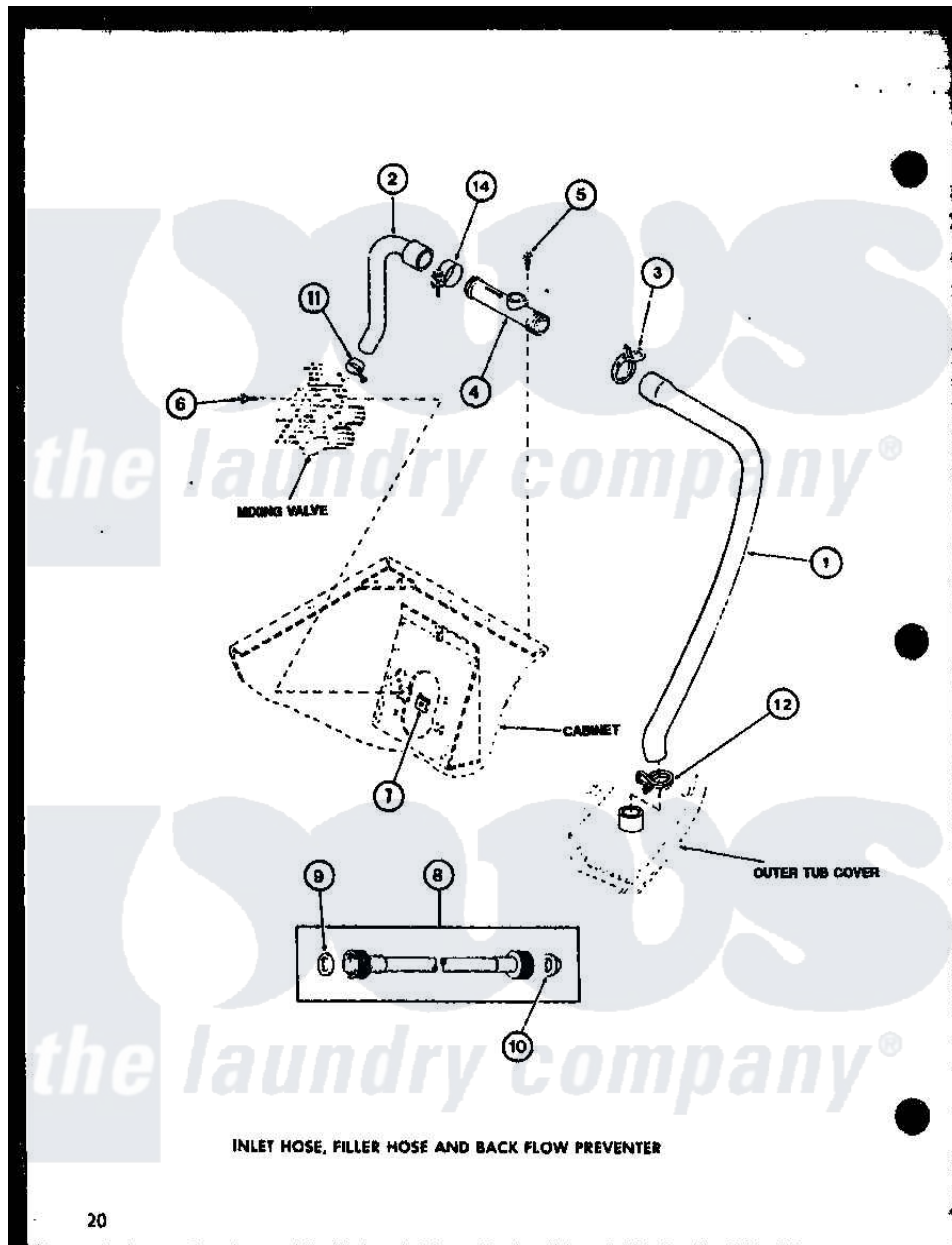

Amana LW2403 (BOM: P7762127W W) 02 - INLET HOSE

Amana Residential Amana LW2403 (BOM: P7762127W W) Washer Parts Parts Diagram 02 - INLET HOSE  
 Click on the part number to view part

Item	Original Part Number	Replaced By	Status	Part Description
1	R0606548	<a href="#">31140</a>		Hose, Water Inlet
2	R0606503	<a href="#">27183</a>		Hose, Mixing Valve
3	R0601541	<a href="#">285655</a>		Clamp, Hose
4	R0605507	<a href="#">34280</a>		Assembly, Backflow Prevento
5	R0600004	<a href="#">W10116760</a>		Screw
6	R0600009		Not Available	SCREW
7	R0601007	<a href="#">54038</a>		NUt, Speed U-Type
8	R0606504	<a href="#">202860</a>		Inlet Hose Assembly
9	R0600505	<a href="#">Y013783</a>		Washer, Inlet Hose
10	R0600504	<a href="#">22002960</a>		Strainer, Washer Inlet
11	R0601505	<a href="#">285655</a>		Clamp, Hose
12	R0601542	<a href="#">29210</a>		Hose Clamp
14	R0601505	<a href="#">285655</a>		Clamp, Hose