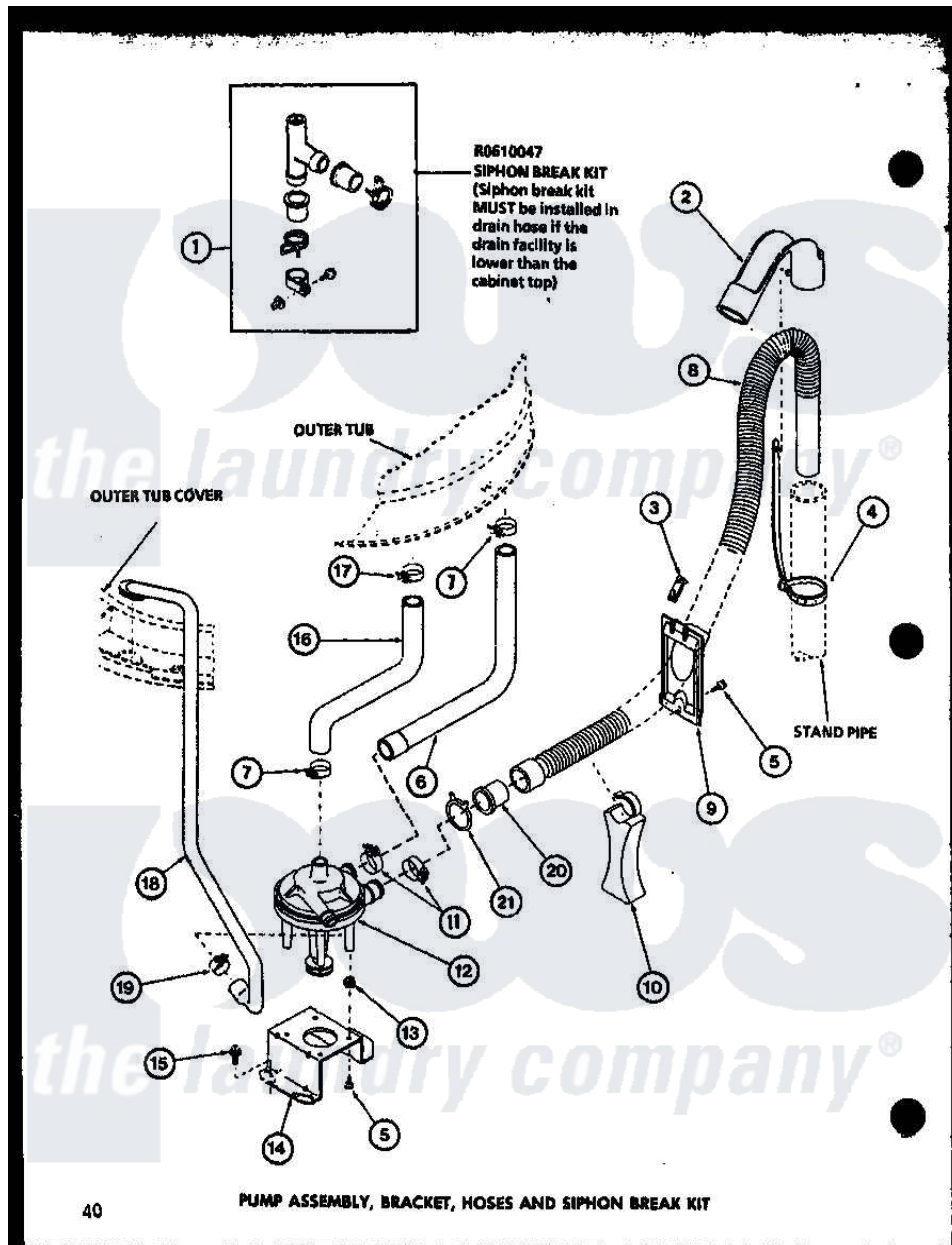

Amana LW2403 (BOM: P7762127W W) 08 - PUMP ASSY

Amana Residential Amana LW2403 (BOM: P7762127W W) Washer Parts Parts Diagram 08 - PUMP ASSY
 Click on the part number to view part

Item	Original Part Number	Replaced By	Status	Part Description
1	R0610047	76660		Break-Sphn
2	R0603546	22003814		Retainer, Drain Hose
3	R0601545		Not Available	CLIP, HOSE RETAINER
4	R0603548	8539404		Tie-Wire
5	R0600029	27001200		Screw
6	R0606514		Not Available	HOSE
7	R0601515	285655		Clamp, Hose
8	R0606547	39952		Hose- Drain
9	R0603544		Not Available	HOSE RETAINER
10	R0603547		Not Available	HOSE SUPPORT
11	R0601516	285655		Clamp, Hose
12	R0610501	31968		Assembly, Pump NA
13	R0601014	31098		Screw, 10-10 5/8 Unslot
14	R0605524	27105		Bracket, Pump Mounting
15	R0600098	27001200		Screw
16	R0606513		Not Available	HOSE

17	R0601505	285655	Clamp, Hose
18	R0606512		RECIRCULATING HOSE
19	R0601517	285655	Clamp, Hose
20	R0603545		HOSE ADAPTER
21	R0601544		HOSE CLAMP