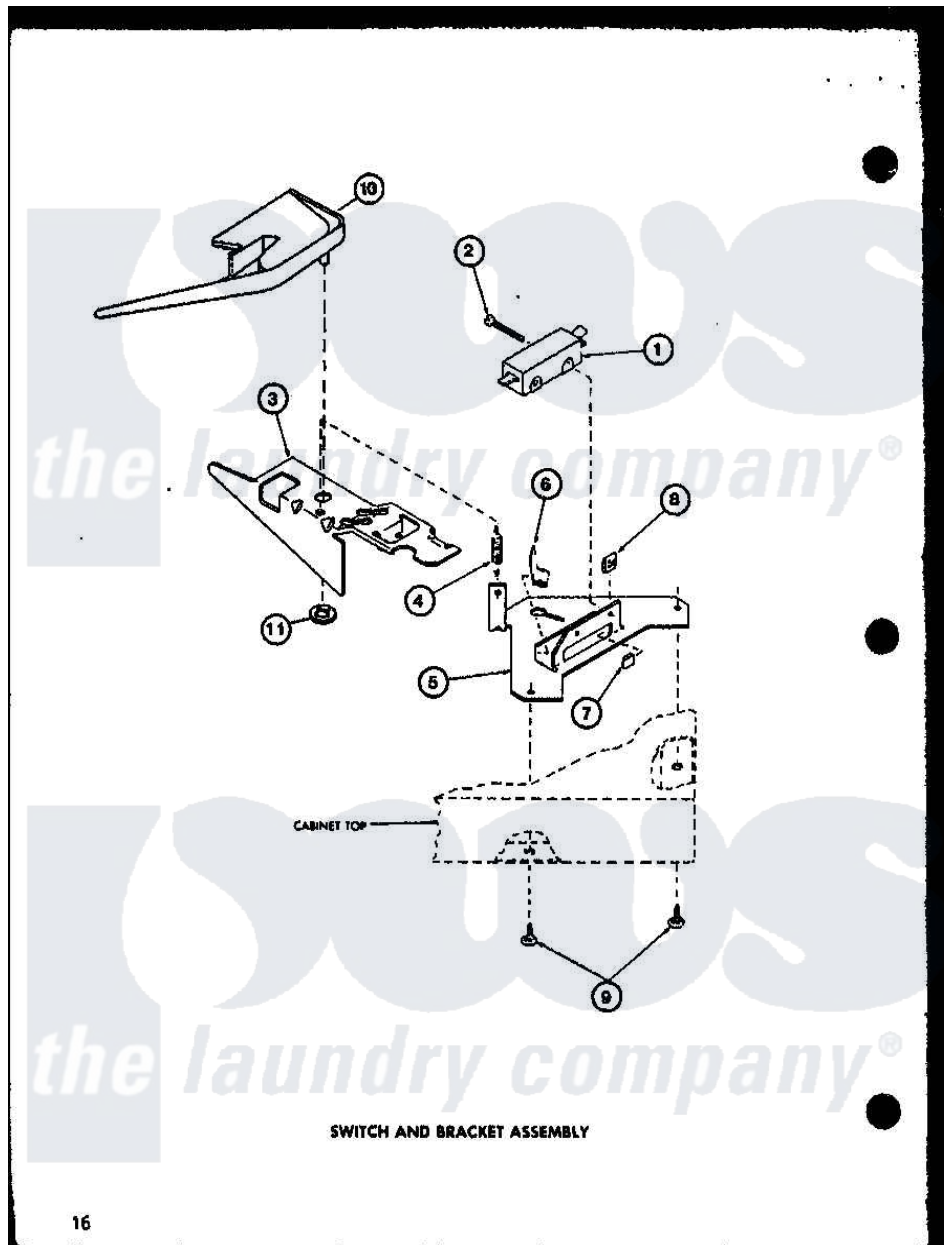

Amana LW2403 (BOM: P7762127W W) 09 - SWITCH AND BRACKET ASSY

Amana [Residential Amana LW2403 \(BOM: P7762127W W\) Washer Parts](#) Parts Diagram 09 - SWITCH AND BRACKET ASSY

[Click on the part number to view part](#)

Item	Original Part Number	Replaced By	Status	Part Description
1	R0602507	27612		Switch, Lid
2	R0600011		Not Available	SCREW
3	R0605504	27602		Lever, Out-Of-Bal Switch
4	R0605506		Not Available	SPRING
5	R0605505		Not Available	BRACKET
6	R0601503		Not Available	U-CLIP
7	R0601504	27610		Clip, U
8	R0601006		Not Available	NUT
9	R0600012	489464		Screw
10	R0605671		Not Available	SWITCH SHIELD
11	R0601032	29043		Nut, Push
NI	R0603601		Not Available	ENCLOSURE, LID SWITCH