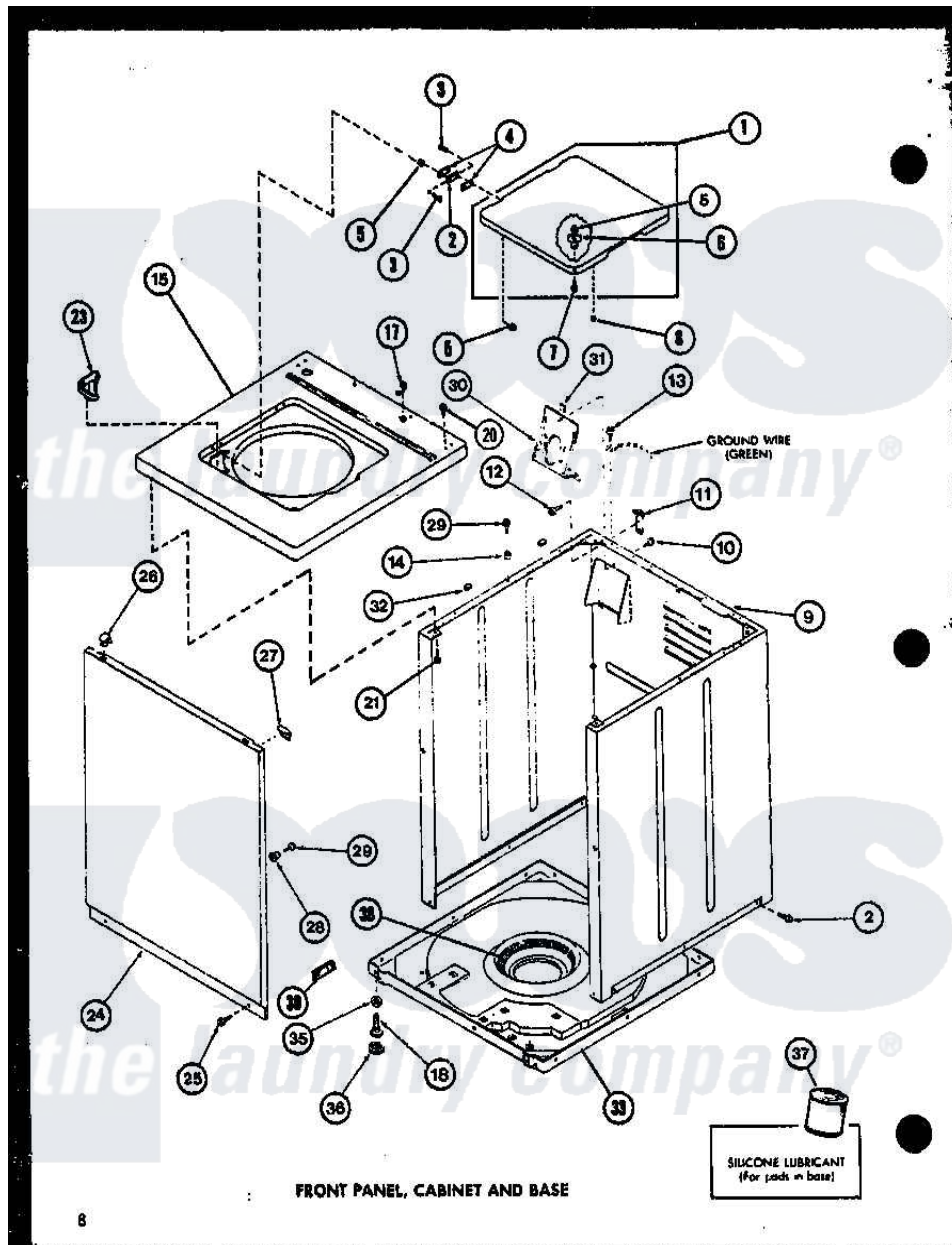

# Amana LW2500 (BOM: P7762104W W) 01 - FRONT PANEL

Amana Residential Amana LW2500 (BOM: P7762104W W) Washer Parts Parts Diagram 01 - FRONT PANEL

Click on the part number to view part

Item	Original Part Number	Replaced By	Status	Part Description
1	R0603104		Not Available	LID ASSY
"	R0603105		Not Available	LID ASSY
"	R0603106	<a href="#">31316WP</a>		Assembly
2	R0605502	<a href="#">21583</a>		Hinge
3	R0600007	<a href="#">22649</a>		Screw, 8-32 X 13/32 FI
4	R0604502	<a href="#">21584</a>		Gasket
5	R0601002	<a href="#">21752</a>		Nut, 8-32 Hex Brilock
6	<a href="#">R0603504</a>			Actuator, Door Switch
7	R0600008	<a href="#">26769</a>		Assembly, Screw And Washer
8	R0606501	<a href="#">40038001</a>		Bumper
9	R0603090	<a href="#">38612LP</a>		Kit Service Cabinet
"	R0603115	<a href="#">38612WP</a>		Kit-Servic
"	R0603102		Not Available	CABINET-GOLD
10	R0600009		Not Available	SCREW
11	R0605528	<a href="#">Y27103</a>		Hinge, Hold-Down Lug
12	R0600032	<a href="#">3390631</a>		Screw, 10-16 X 3/8