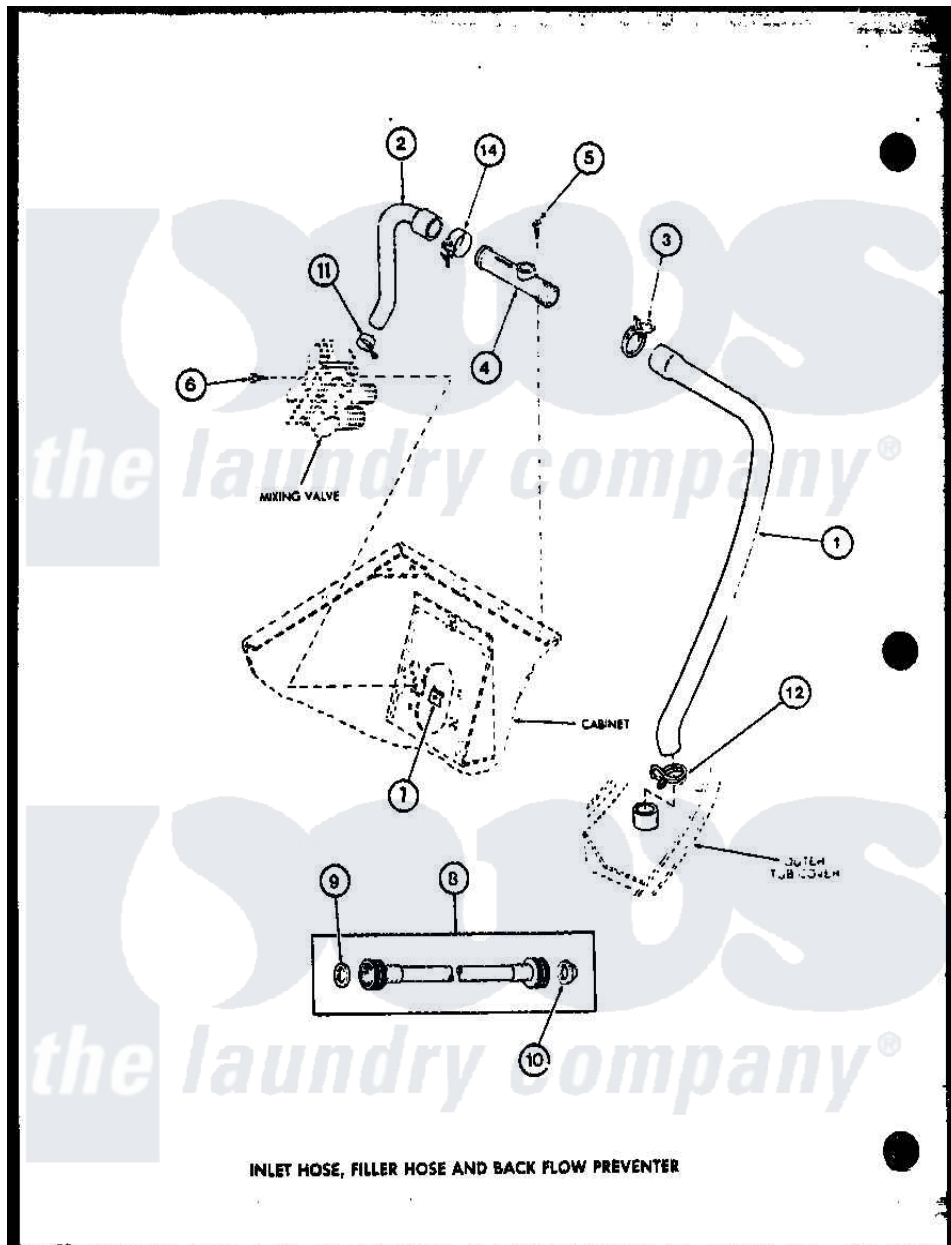

Amana LW2500 (BOM: P7762104W W) 02 - INLET HOSE

Amana Residential Amana LW2500 (BOM: P7762104W W) Washer Parts Parts Diagram 02 - INLET HOSE
 Click on the part number to view part

Item	Original Part Number	Replaced By	Status	Part Description
1	R0606548	31140		Hose, Water Inlet
2	R0606503	27183		Hose, Mixing Valve
3	R0601541	285655		Clamp, Hose
4	R0605507	34280		Assembly, Backflow Prevento
5	R0600004	W10116760		Screw
6	R0600009		Not Available	SCREW
7	R0601007	54038		NUt, Speed U-Type
8	R0606504	202860		Inlet Hose Assembly
9	R0600505	Y013783		Washer, Inlet Hose
10	R0600504	22002960		Strainer, Washer Inlet
11	R0601505	285655		Clamp, Hose
12	R0601542	29210		Hose Clamp
14	R0601505	285655		Clamp, Hose