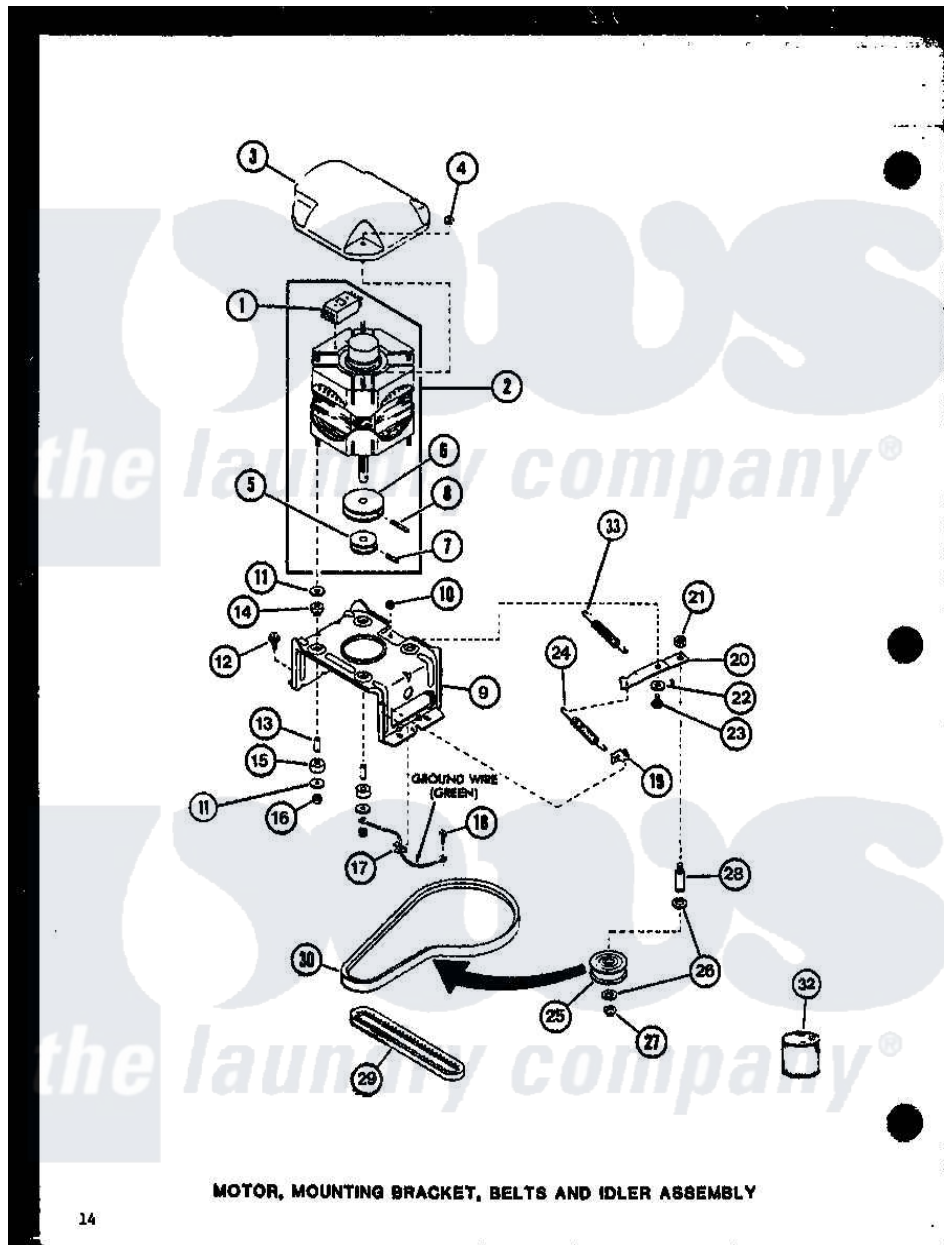

Amana LW2500 (BOM: P7762104W W) 04 - MOTOR

Amana Residential Amana LW2500 (BOM: P7762104W W) Washer Parts Parts Diagram 04 - MOTOR
 Click on the part number to view part

Item	Original Part Number	Replaced By	Status	Part Description
1	R0602508		Not Available	24139 SWITCH
"	R0602510		Not Available	MOTOR SWITCH
2	R0607001	27179P		Motor-Drive
3	R0603011	27136		Shield, Motor
4	R0601008	27201		Locknut
5	R0609501		Not Available	PULLEY, MOTOR
6	R0609502		Not Available	PULLEY, MOTOR
7	R0601508	10416		Pin, Roll
8	R0601509		Not Available	ROLL PIN
9	R0605514		Not Available	MOTOR MTG BRACKET
10	R0601011	27001225		Nut, Jam Mid Lock 1/4-20
11	R0600510		Not Available	WASHER
12	R0600098	27001200		Screw
13	R0603511		Not Available	SPACER
14	R0606509		Not Available	RUBBER MTG
15	R0606510		Not Available	RUBBER MTG

16	YR0601010	23604	Nut, Hex 10-32 Lock
17	R0601507	B5733302	Clip, Ground
18	R0600017		Not Available SCREW
19	R0601539	28849	Clip, Spring
20	R0605684	40041002	Lever, Idler
21	R0601031	358160	Nut
22	R0600506	40054701	Washer
23	R0600016	40038901	Screw, 1/4-20
24	R0605539	37366	Spring, Idler
25	R0609508		Not Available PULLEY, IDLER
26	R0600552	Y29443	Washer, Felt
27	R0601527	23748	Ring, Retaining
28	R0605538	28802	Shaft, Idler
29	R0606507	27155	Belt, Pump
30	R0606539	28808	Belt, Agitate And Spin
31	R0600526	52549	Washer, 501 ID X3/4 Odx
32	R0608011		Not Available HI TEMP LUBE
33	R0605683		Not Available SPRING, HELPER