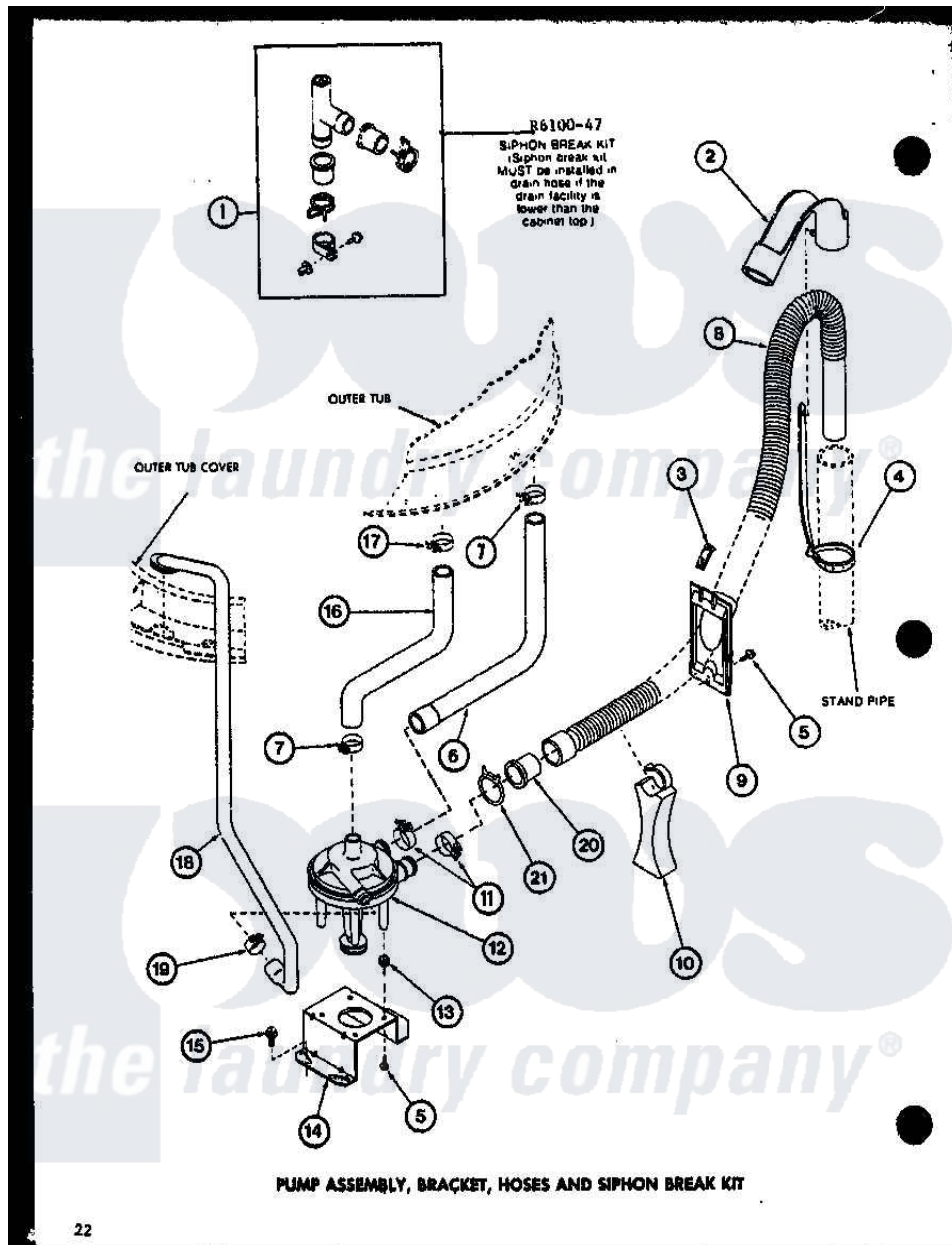

Amana LW2500 (BOM: P7762104W W) 09 - PUMP ASSY

22

Amana Residential Amana LW2500 (BOM: P7762104W W) Washer Parts Parts Diagram 09 - PUMP ASSY
 Click on the part number to view part

Item	Original Part Number	Replaced By	Status	Part Description
1	R0610047	76660		Break-Sphn
2	R0603546	22003814		Retainer, Drain Hose
3	R0601545		Not Available	CLIP, HOSE RETAINER
4	R0603548	8539404		Tie-Wire
5	R0600029	27001200		Screw
6	R0606514		Not Available	HOSE
7	R0601515	285655		Clamp, Hose
8	R0606547	39952		Hose- Drain
9	R0603544		Not Available	HOSE RETAINER
10	R0603547		Not Available	HOSE SUPPORT
11	R0601516	285655		Clamp, Hose
12	R0610501	31968		Assembly, Pump NA
13	R0601014	31098		Screw, 10-10 5/8 Unslot
14	R0605524	27105		Bracket, Pump Mounting
15	R0600098	27001200		Screw
16	R0606513		Not Available	HOSE

17	R0601505	285655	Clamp, Hose
18	R0606512		RECIRCULATING HOSE
19	R0601517	285655	Clamp, Hose
20	R0603545		HOSE ADAPTER
21	R0601544		HOSE CLAMP