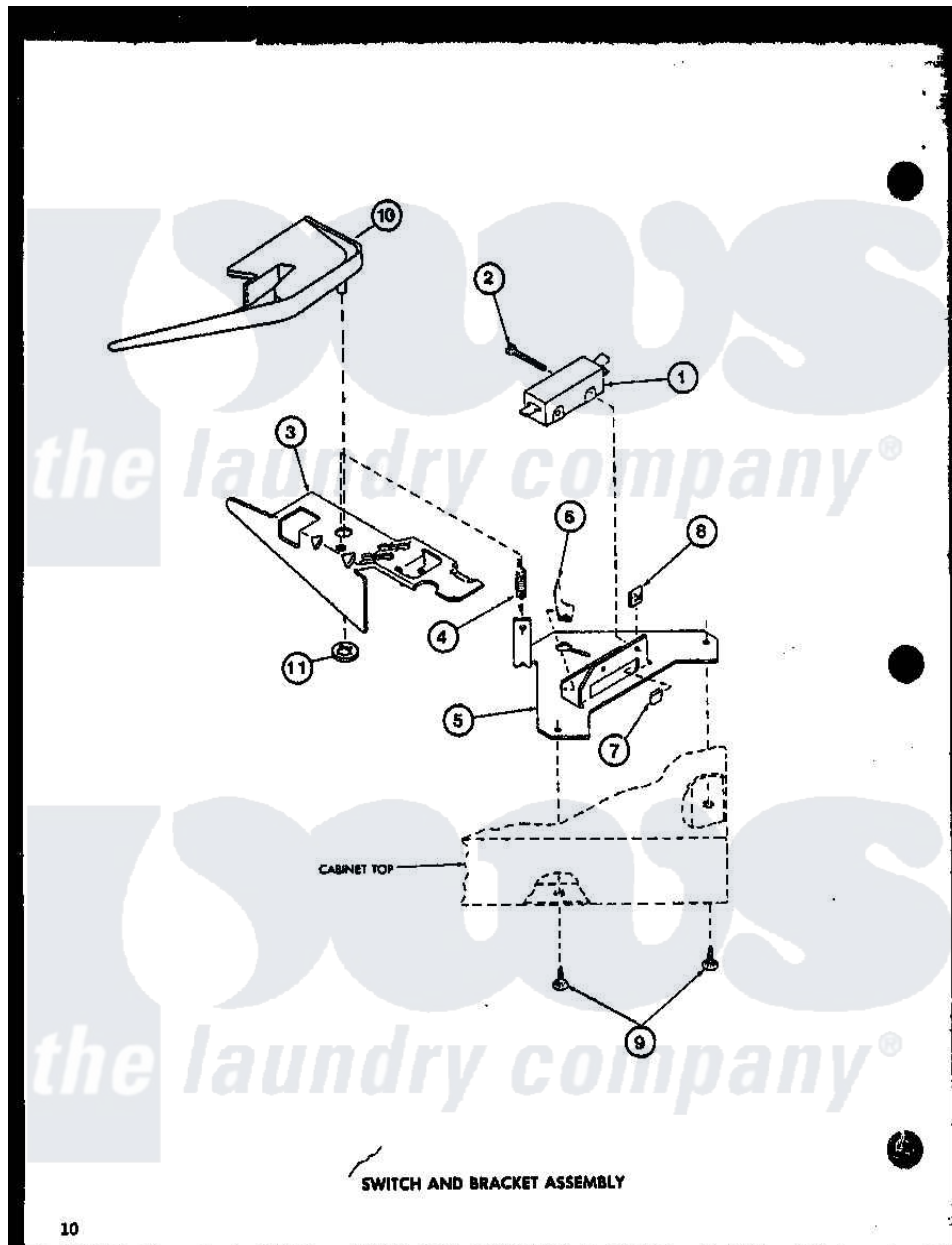

Amana LW2500 (BOM: P7762104W W) 10 - SWITCH AND BRACKET ASSY

Amana Residential Amana LW2500 (BOM: P7762104W W) Washer Parts Parts Diagram 10 - SWITCH AND BRACKET ASSY

[Click on the part number to view part](#)

Item	Original Part Number	Replaced By	Status	Part Description
1	R0602507	27612		Switch, Lid
2	R0600011		Not Available	SCREW
3	R0605504	27602		Lever, Out-Of-Bal Switch
4	R0605506		Not Available	SPRING
5	R0605505		Not Available	BRACKET
6	R0601503		Not Available	U-CLIP
7	R0601504	27610		Clip, U
8	R0601006		Not Available	NUT
9	R0600012	489464		Screw
10	R0605671		Not Available	SWITCH SHIELD
11	R0601032	29043		Nut, Push