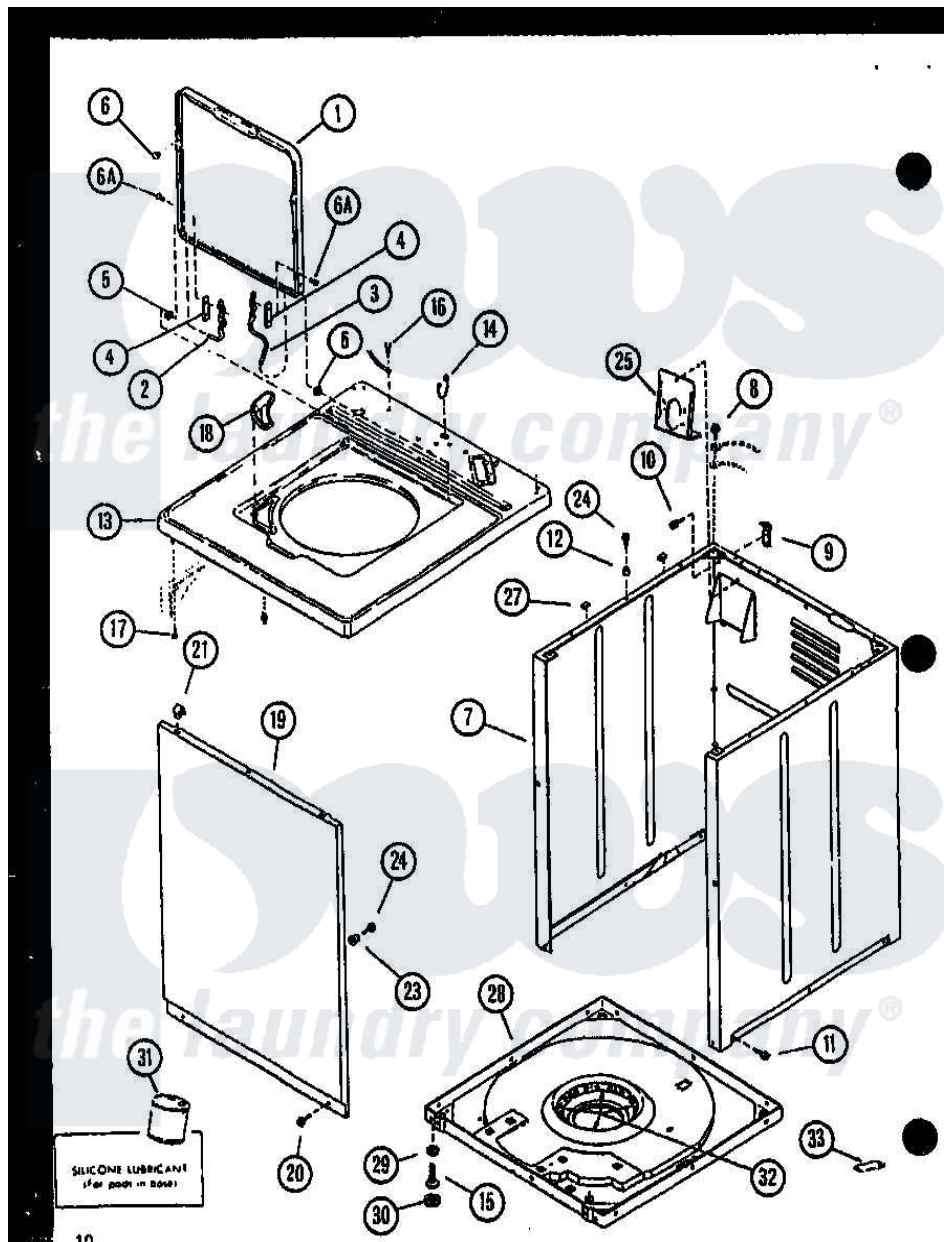

Amana LW2501G (BOM: P1118405W G) 01 - FRONT PANEL. CABINET AND BASE

Amana Residential Amana LW2501G (BOM: P1118405W G) Washer Parts Parts Diagram 01 - FRONT PANEL. CABINET AND BASE

Click on the part number to view part

Item	Original Part Number	Replaced By	Status	Part Description
1	R0603232	33541WP		Lid, W/Instructions
"	R0603233	33541LP		Lid, W/Instructions
"	R0603234		Not Available	DOOR LOADING G
2	R0605724	36438		Hinge, Lid Left
3	R0605725	36437		Hinge, Lid R
4	R0604522		Not Available	GASKET
5	R0603609	40008201		Bushing, Hinge
6	R0600107	W10119828		Screw, Lid Hinge Mounting
"	R0606555	40038001		Bumper
7	R0603090	38612LP		Kit Service Cabinet
"	R0603091	38612WP		Kit-Servic
"	R0603102		Not Available	CABINET-GOLD
8	R0600009		Not Available	SCREW
9	R0605528	Y27103		Hinge, Hold-Down Lug
10	R0600032	3390631		Screw, 10-16 X 3/8

11	R0600029	27001200	Screw
12	R0603524	505187	Locator, Panel
13	R0603236	Not Available	TOP CABINET L
"	R0603235	Not Available	TOP CABINET W
"	R0603237	Not Available	TOP CABINET G
14	R0601502	211881	Grommet, Cord Part Not Used- Gas Models Only
15	R0600030	22003428	Leg, Adjustable
16	R0600040	Not Available	SCREW
17	R0600096	Not Available	SCREW
18	R0603610	Not Available	DISPENSER, BLEACH
19	R0603052	32708LP	Panel, Front
"	R0603116	32708WP	Panel Front
"	R0603051	Not Available	FRONT PANEL H GOLD
20	R0600029	27001200	Screw
21	R0601520	22001650	Fastener, Spring
23	R0603525	Not Available	LOCATER LUG
24	R0600102	Y014874	Screw, Idler Arm And Sleeve
25	R0605726	39407	Bracket, Valve
27	R0606519	Y56128	Pad, Bumper
28	R0603107	31653P	Assembly, Base-Complete- G90
29	R0601016	40038101	Nut, Leg
30	R0606518	40016001	Foot, Rubber
31	R0608002	26594P	Grease, Silicone - 2 Oz Tube
32	R0610052	Not Available	SNUBBER PAD
33	R0608012	511637P	Adh Dow 737 Clr 3 Oz Tube