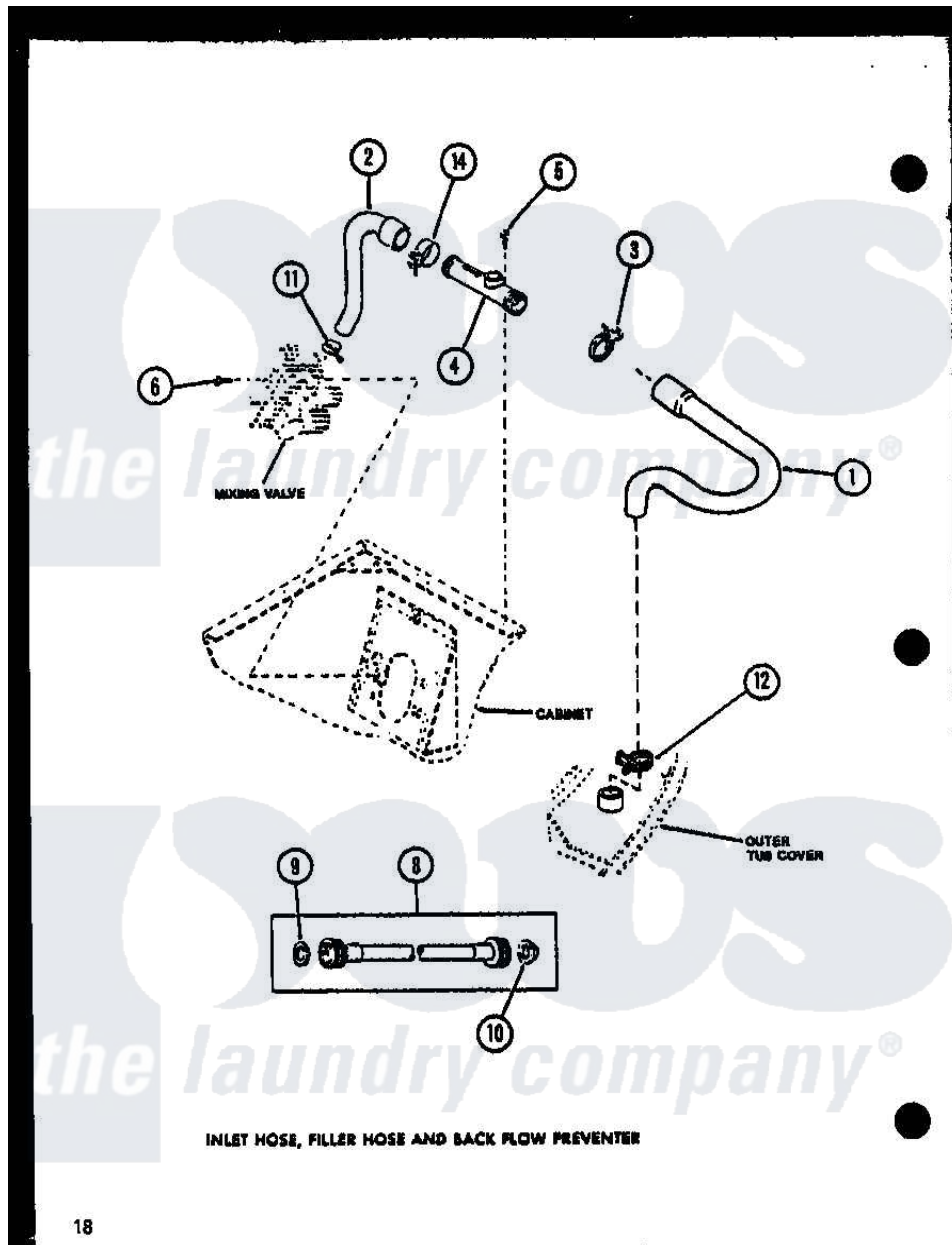

Amana LW2501G (BOM: P1118405W G) 02 - INLET HOSE

18

Amana Residential Amana LW2501G (BOM: P1118405W G) Washer Parts Parts Diagram 02 - INLET HOSE
 Click on the part number to view part

Item	Original Part Number	Replaced By	Status	Part Description
1	R0606556	33186		Hose, Water Inlet
2	R0606503	27183		Hose, Mixing Valve
3	R0601541	285655		Clamp, Hose
4	R0605507	34280		Assembly, Backflow Prevento
5	R0600004	W10116760		Screw
6	R0600009		Not Available	SCREW
8	R0606504	202860		Inlet Hose Assembly
9	R0600505	Y013783		Washer, Inlet Hose
10	R0600504	22002960		Strainer, Washer Inlet
11	R0601505	285655		Clamp, Hose
12	R0601542	29210		Hose Clamp
14	R0601505	285655		Clamp, Hose