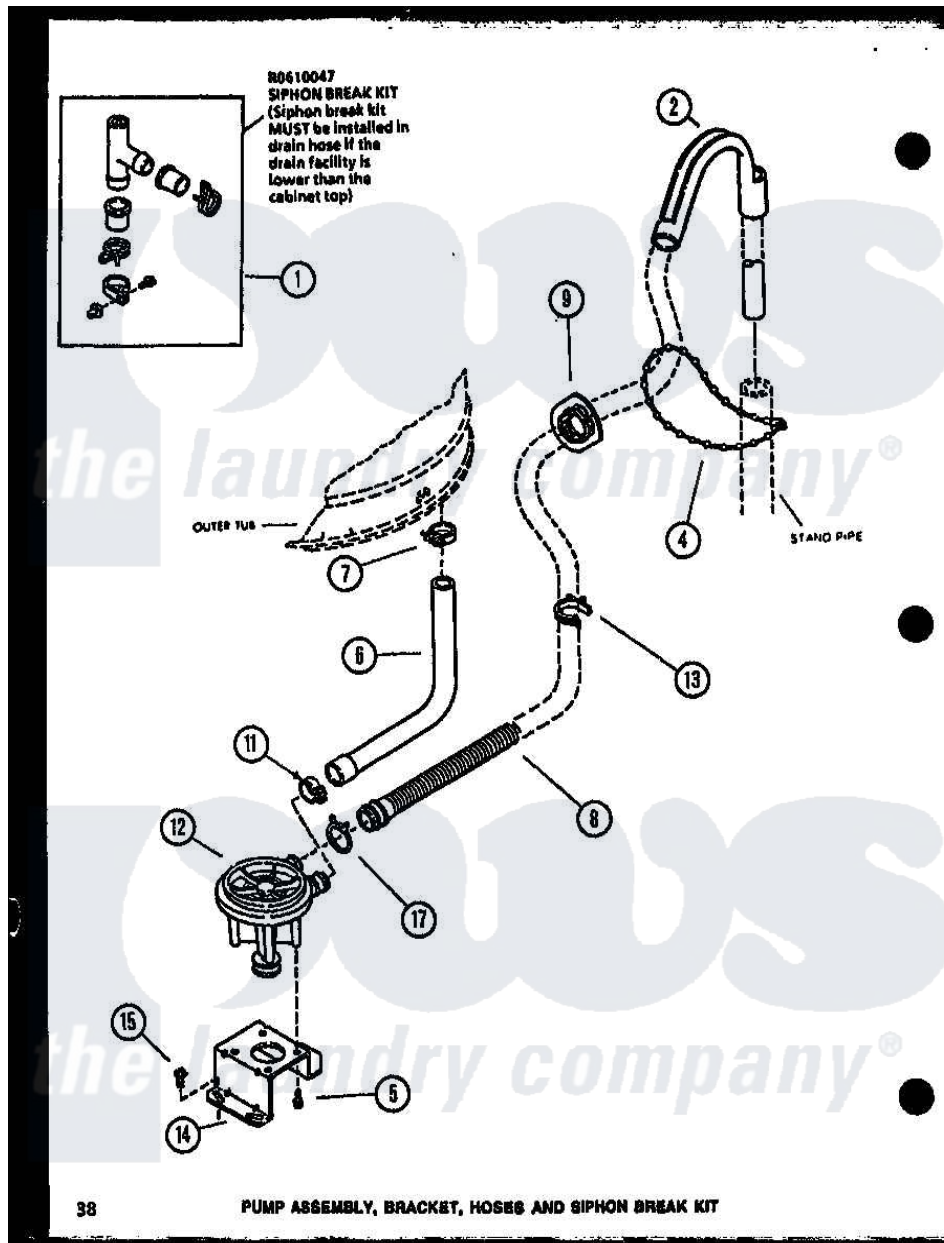

# Amana LW2501G (BOM: P1118405W G) 10 - PUMP ASSY

Amana Residential Amana LW2501G (BOM: P1118405W G) Washer Parts Parts Diagram 10 - PUMP ASSY  
 Click on the part number to view part

Item	Original Part Number	Replaced By	Status	Part Description
1	R0610047	<a href="#">76660</a>		Break-Sphn
2	R0603615	<a href="#">22003814</a>		Retainer, Drain Hose
4	R0603616	<a href="#">8539404</a>		Tie-Wire
5	R0600109	<a href="#">31098</a>		Screw, 10-10 5/8 Unslot
6	R0606514		Not Available	HOSE
7	R0601549	<a href="#">285655</a>		Clamp, Hose
8	R0606558	<a href="#">39953</a>		Hose- Drai
9	R0603617	<a href="#">32219</a>		Relief, Strain
11	R0601516	<a href="#">285655</a>		Clamp, Hose
12	R0610503	<a href="#">31969</a>		Assembly, Pump NA
13	R0601550		Not Available	CLAMP HOSE RETAINER
14	R0605524	<a href="#">27105</a>		Bracket, Pump Mounting
15	R0600098	<a href="#">27001200</a>		Screw
17	R0601551	<a href="#">285655</a>		Clamp, Hose