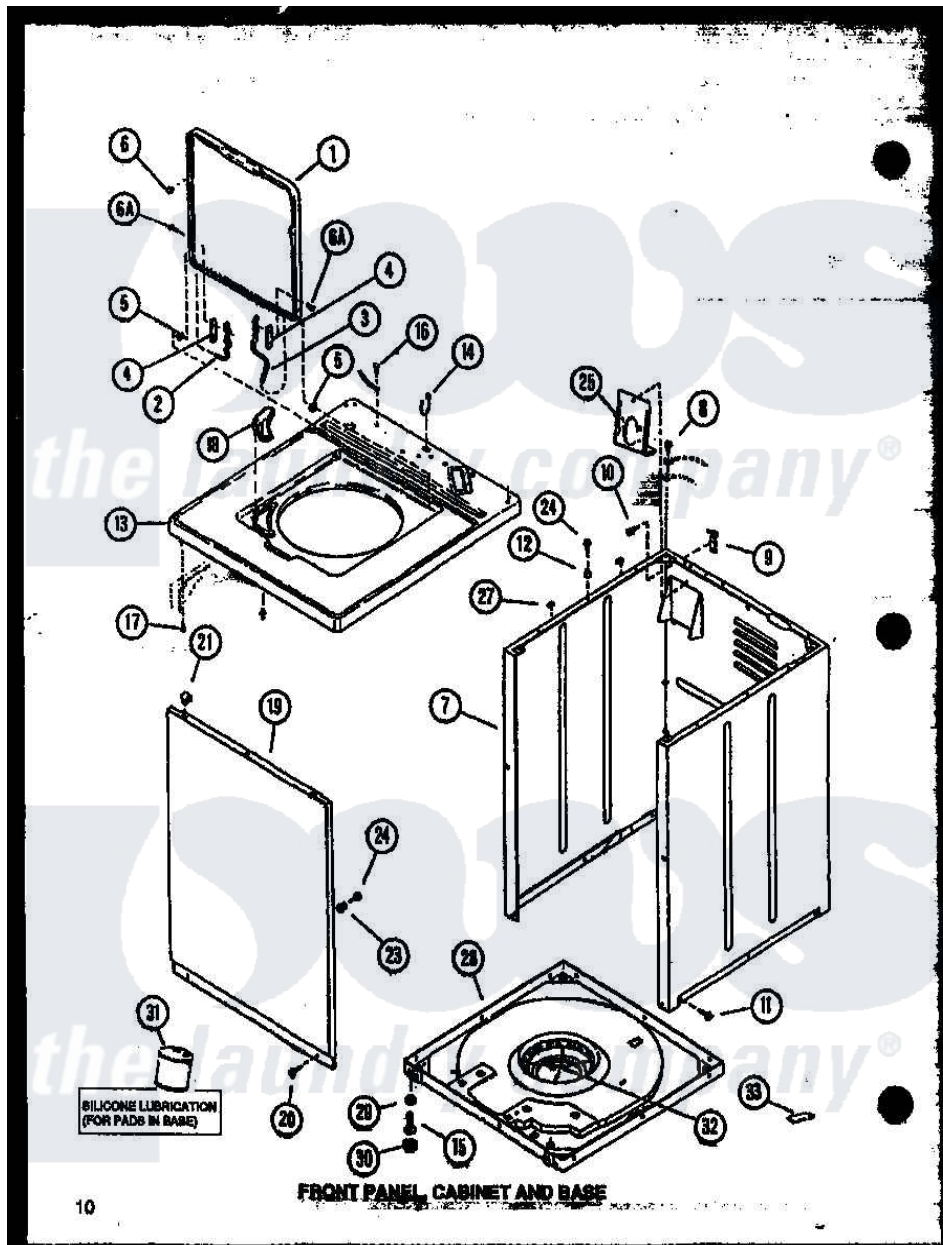

Amana LW2501G (BOM: P1164305W G) 01 - FRONT PANEL

Amana Residential Amana LW2501G (BOM: P1164305W G) Washer Parts Parts Diagram 01 - FRONT PANEL
 Click on the part number to view part

Item	Original Part Number	Replaced By	Status	Part Description
1	33541HP		Not Available	LID,W/INSTRUCTIONS
"	33541WP			Lid, W/Instructions
"	33541L	33541LP		Lid, W/Instructions
2	34326	36438		Hinge, Lid Left
3	34325	36437		Hinge, Lid R
4	33583		Not Available	TERMINAL
5	33446	40008201		Bushing, Hinge
6	33449	W10119828		Screw, Lid Hinge Mounting
"	32507	40038001		Bumper
7	31669WP	38612WP		Kit-Service
"	31669LP	38612LP		Kit Service Cabinet
"	31669HP		Not Available	REPL BY 34475HP
8	56392		Not Available	SCREW,8-18 X 3/8 TAPPI
9	Y27103			Hinge, Hold-Down Lug
10	51780	3390631		Screw, 10-16 X 3/8
11	27196	27001200		Screw

12	56079	505187		Locator, Panel
13	33451HP		Not Available	ASSY, TOP-DOMESTIC W/BLEACH
"	33451WP		Not Available	REPL BY 34902WP
"	33451L		Not Available	CABINET TOP, ALMOND
14	21903	211881		Grommet, Cord Part Not Used-Gas Models Only
15	Y34319	22003428		Leg, Adjustable
16	52909			Screw, 10B-16 X 1/2 HeX
17	Y31644	27001200		Screw
18	33516		Not Available	USE 34776
19	32708LP			Panel, Front
"	32708H		Not Available	PANEL,FRONT
"	32708W	32708WP		Panel Front
20	27196	27001200		Screw
21	28835	22001650		Fastener, Spring
23	28102			Locator, Panel
24	32671	Y014874		Screw, Idler Arm And Sleeve
25	32837	39407		Bracket, Valve
27	Y56128			Pad, Bumper
28	31653P			Assembly, Base-Complete-G90
29	Y21899	40038101		Nut, Leg
30	34318	40016001		Foot, Rubber
31	26594P			Grease, Silicone - 2 Oz Tube
32	434P3		Not Available	KIT,SNUBBER PAD
33	22506P	511637P		Adh Dow 737 Clr 3 Oz Tube