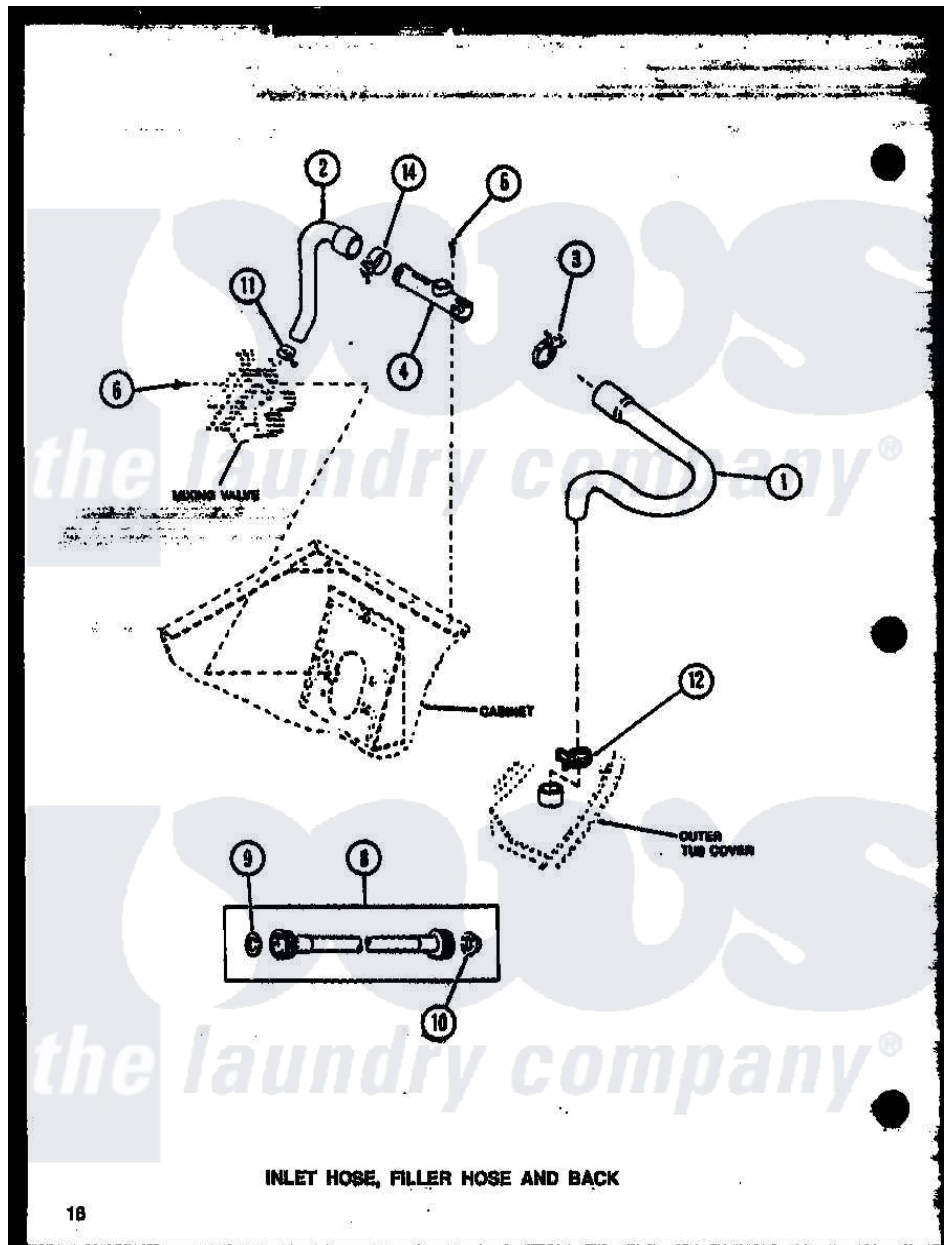

Amana LW2501G (BOM: P1164305W G) 02 - INLET HOSE

Amana Residential Amana LW2501G (BOM: P1164305W G) Washer Parts Parts Diagram 02 - INLET HOSE
 Click on the part number to view part

Item	Original Part Number	Replaced By	Status	Part Description
1	33186			Hose, Water Inlet
2	27183			Hose, Mixing Valve
3	29176	285655		Clamp, Hose
4	27118	34280		Assembly, Backflow Prevento
5	23962	W10116760		Screw
6	56392		Not Available	SCREW,8-18 X 3/8 TAPPI
8	28330P	202860		Inlet Hose Assembly
9	20290	Y013783		Washer, Inlet Hose
10	28605	22002960		Strainer, Washer Inlet
11	27152		Not Available	CLAMP HOSE
12	29210			Hose Clamp
14	27152		Not Available	CLAMP HOSE