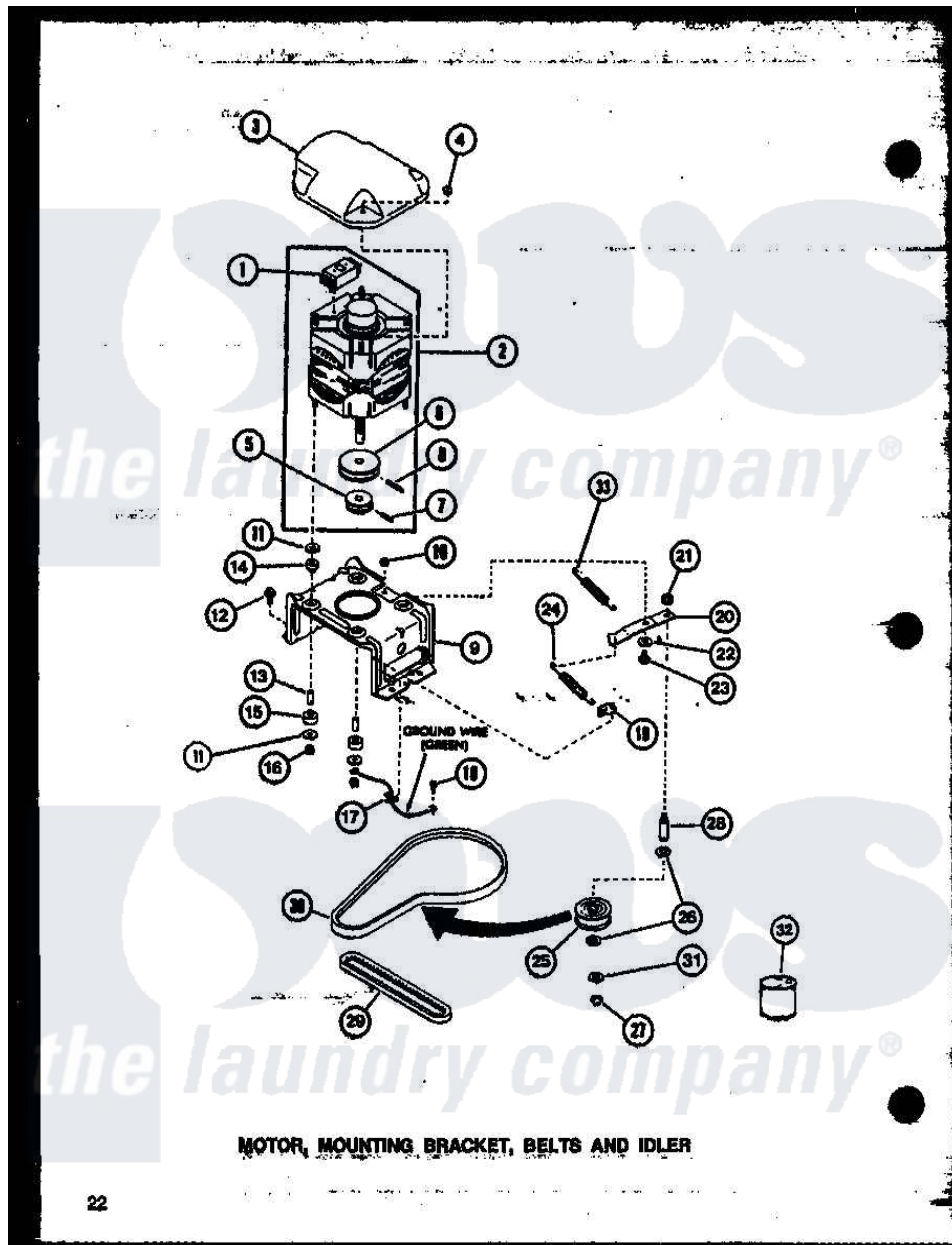

Amana LW2501G (BOM: P1164305W G) 04 - MOTOR

Amana Residential Amana LW2501G (BOM: P1164305W G) Washer Parts Diagram 04 - MOTOR
 Click on the part number to view part

Item	Original Part Number	Replaced By	Status	Part Description
1	Y24149			Switch, Motor
"	24140		Not Available	SWITCH,MOTOR
2	27658	27179P		Motor-Drve
3	27136			Shield, Motor
4	27201			Locknut
5	Y27104		Not Available	PULLEY,MOTOR
6	27171		Not Available	PULLEY,MOTOR
7	10416			Pin, Roll
8	23750			Pin, Roll
9	28791			Bracket, Motor Mount
10	52566	27001225		Nut, Jam Mid Lock 1/4-20
11	03888		Not Available	WASHER
12	Y31645	27001200		Screw
13	27181		Not Available	SPACER,MOTOR
14	01952A			Mounting, Rubber
15	01953		Not Available	WASHER,LOWER MOTOR MOU

16	23604		Nut, Hex 10-32 Lock
17	Y00161	B5733302	Clip, Ground
18	26592		Not Available
19	28849		HEX HEAD SCREW
20	31054	40041002	Clip, Spring
21	28803	2221070	Lever, Idler
22	81392	40054701	Clamp, Nylon
23	27229	40038901	Washer
24	28807	37366	Screw, 1/4-20
25	28800		Spring, Idler
26	Y29443		Not Available
27	23748		WHEEL, IDLER
28	28802		Washer, Felt
29	27155		Ring, Retaining
30	28808		Shaft, Idler
31	52549		Belt, Pump
32	20605		Belt, Agitate And Spin
33	30620		Washer, 501 ID X3/4 Odx
			Not Available
			LUBE, HI TEMPERATURE-56
			Not Available
			SPRING, IDLER LEVER HEL