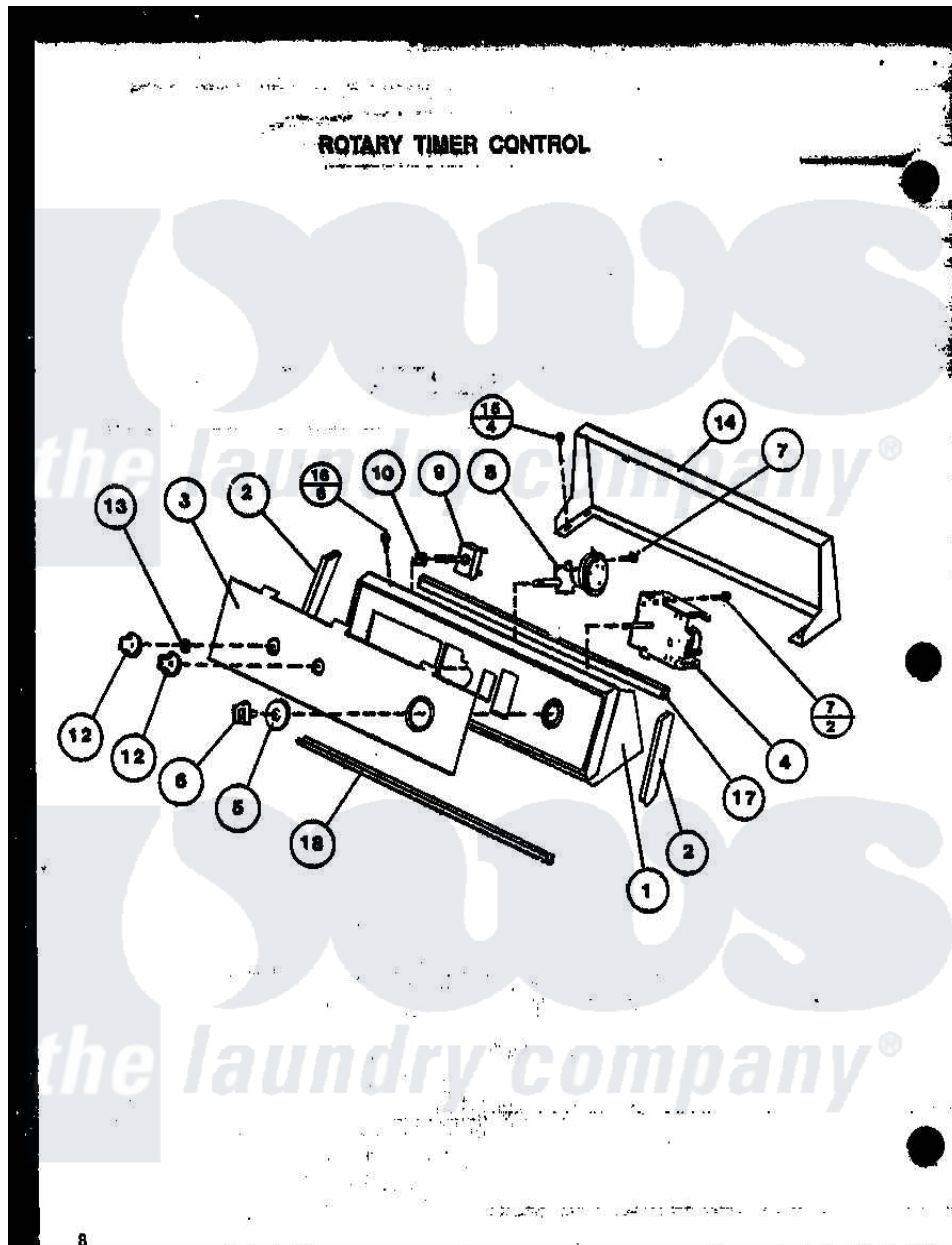

Amana LW2501G (BOM: P1164305W G) 10 - PUMP ASSY

Amana Residential Amana LW2501G (BOM: P1164305W G) Washer Parts Parts Diagram 10 - PUMP ASSY
 Click on the part number to view part

Item	Original Part Number	Replaced By	Status	Part Description
1	33122			Hood And Mounting Plate
2	31249		Not Available	CAP,END-L.H.-CHROME
"	31248			Cap, End-RH-Chrome
3	32893			Panel, Graphic-Amana
4	31239	31239P		Timer 3 Cycle Package
5	33127		Not Available	ASSY,TIMER SKIRT & RIN
6	33126		Not Available	KNOB, TIMER
7	31260			Screw, No.8 X 3/8 Ind H
9	21300		Not Available	SWITCH,TEMPERATURE
11	23962	W10116760		Screw
12	33117		Not Available	ASSY,KNOB-ROTARY-GRAY
13	10519		Not Available	RETAINER
14	33619		Not Available	CONTROL HOOD REAR PANEL
15	23962	W10116760		Screw
16	31752		Not Available	SCREW,No.8ABX3/4 POZIDRI