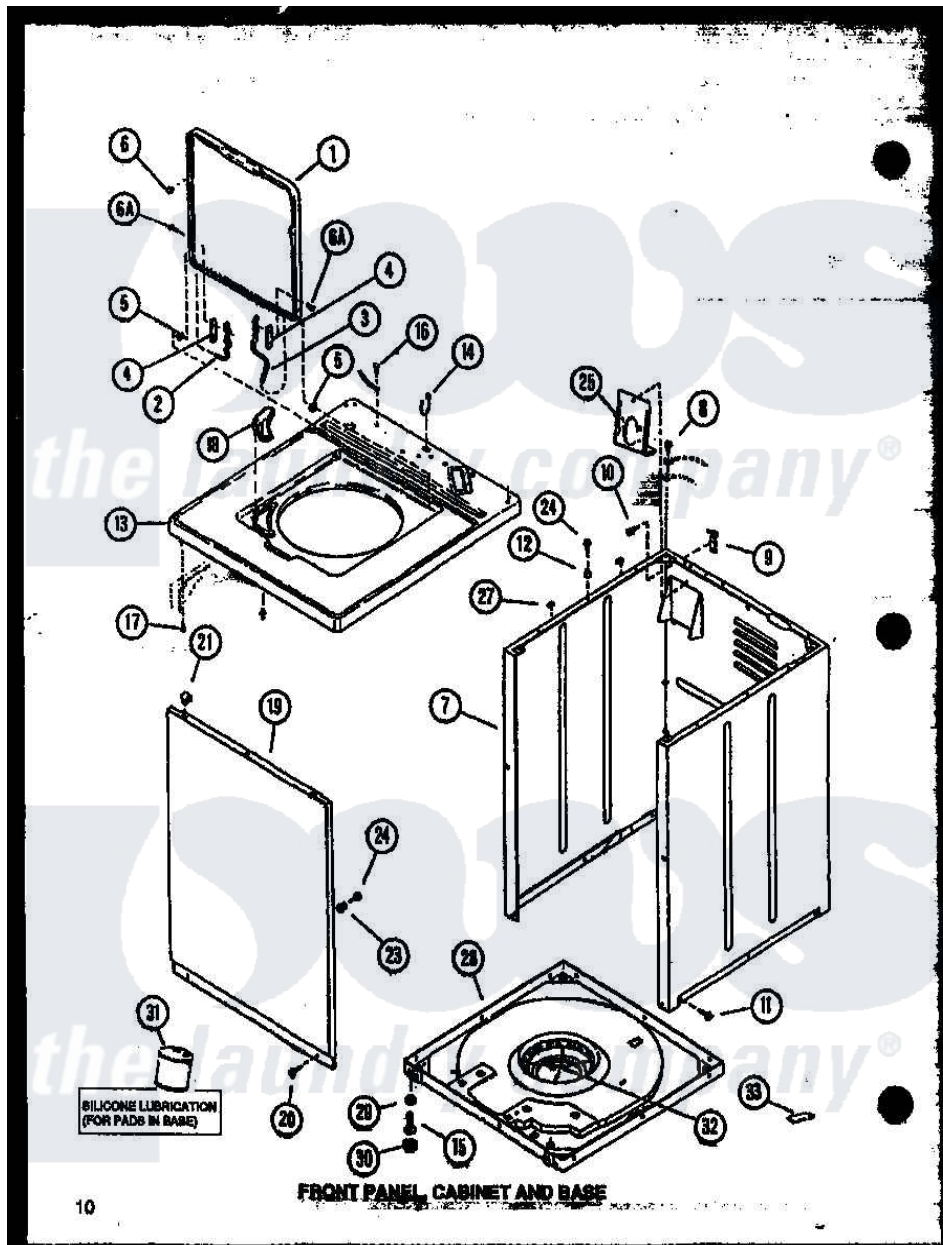

Amana LW2501L (BOM: P1164306W L) 01 - FRONT PANEL

Amana Residential Amana LW2501L (BOM: P1164306W L) Washer Parts Parts Diagram 01 - FRONT PANEL

Click on the part number to view part

Item	Original Part Number	Replaced By	Status	Part Description
1	33541HP		Not Available	LID,W/INSTRUCTIONS
"	<a href="#">33541WP</a>			Lid, W/Instructions
"	33541L	<a href="#">33541LP</a>		Lid, W/Instructions
2	34326	<a href="#">36438</a>		Hinge, Lid Left
3	34325	<a href="#">36437</a>		Hinge, Lid R
4	33583		Not Available	TERMINAL
5	33446	<a href="#">40008201</a>		Bushing, Hinge
6	33449	<a href="#">W10119828</a>		Screw, Lid Hinge Mounting
"	32507	<a href="#">40038001</a>		Bumper
7	31669WP	<a href="#">38612WP</a>		Kit-Service
"	31669LP	<a href="#">38612LP</a>		Kit Service Cabinet
"	31669HP		Not Available	REPL BY 34475HP
8	56392		Not Available	SCREW,8-18 X 3/8 TAPPI
9	<a href="#">Y27103</a>			Hinge, Hold-Down Lug
10	51780	<a href="#">3390631</a>		Screw, 10-16 X 3/8
11	27196	<a href="#">27001200</a>		Screw