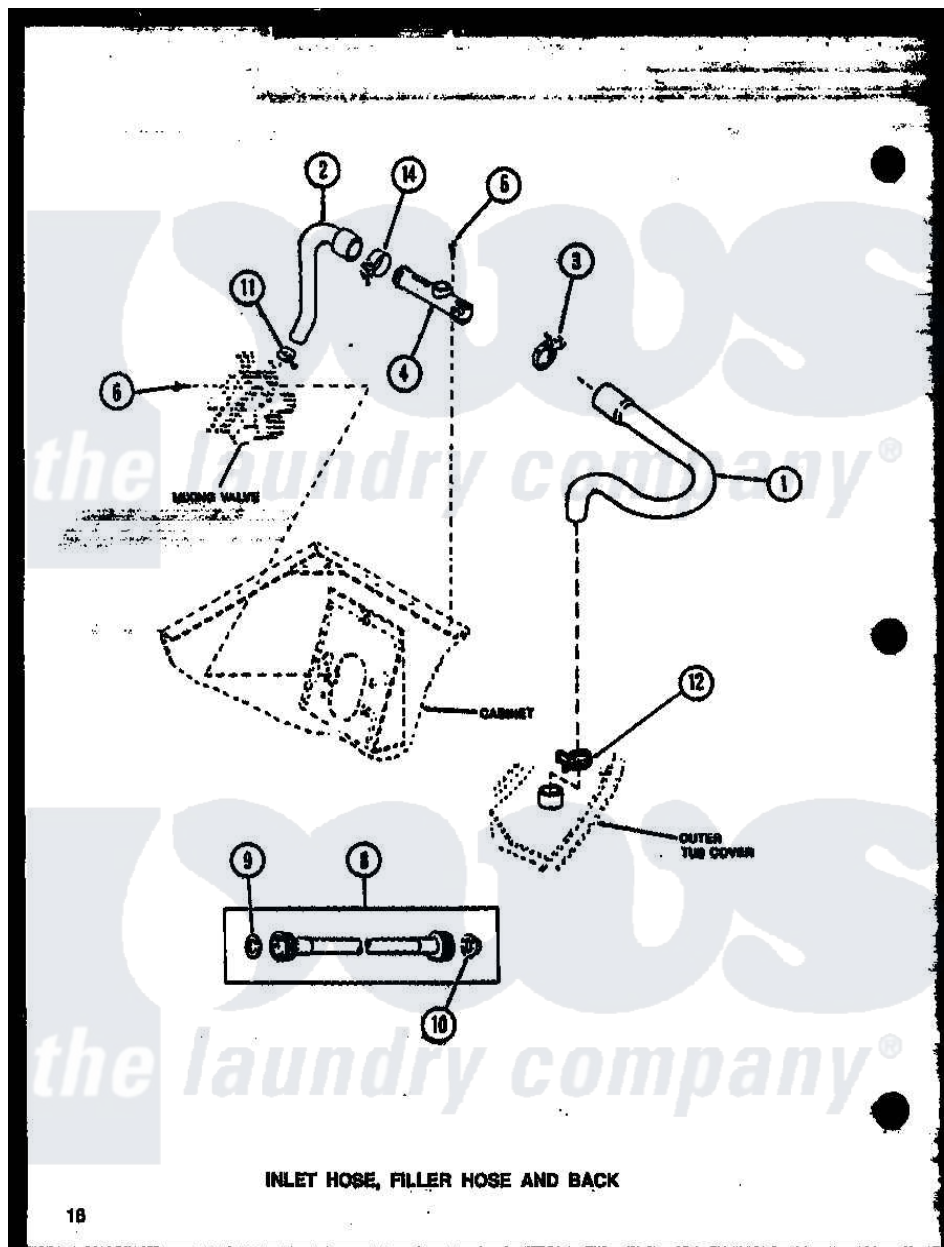

Amana LW2501L (BOM: P1164306W L) 02 - INLET HOSE

Amana Residential Amana LW2501L (BOM: P1164306W L) Washer Parts Parts Diagram 02 - INLET HOSE
 Click on the part number to view part

Item	Original Part Number	Replaced By	Status	Part Description
1	33186			Hose, Water Inlet
2	27183			Hose, Mixing Valve
3	29176	285655		Clamp, Hose
4	27118	34280		Assembly, Backflow Prevento
5	23962	W10116760		Screw
6	56392		Not Available	SCREW,8-18 X 3/8 TAPPI
8	28330P	202860		Inlet Hose Assembly
9	20290	Y013783		Washer, Inlet Hose
10	28605	22002960		Strainer, Washer Inlet
11	27152		Not Available	CLAMP HOSE
12	29210			Hose Clamp
14	27152		Not Available	CLAMP HOSE