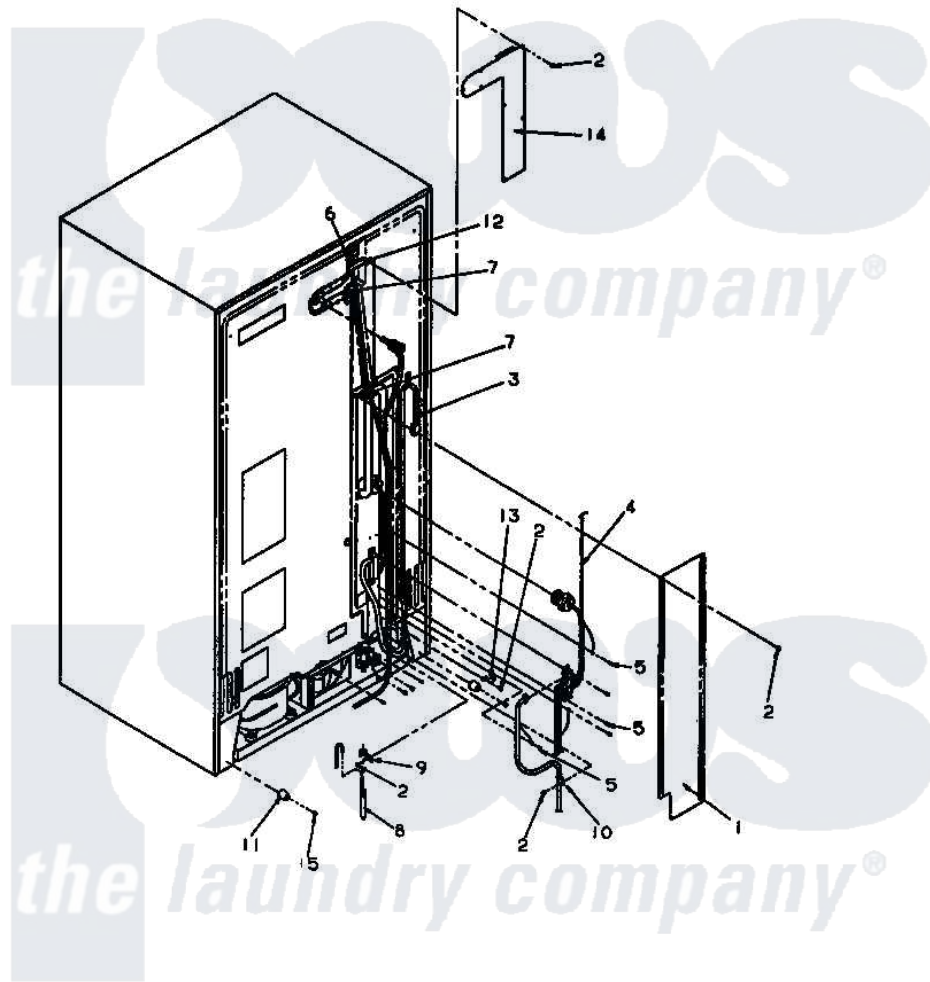

Amana LW2501L2 (BOM: PLW2501L2) 11 - GRAPHIC PANEL, CTRL MTG PLATE AND CTRLS

Back Unit

Amana Residential Amana LW2501L2 (BOM: PLW2501L2) Washer Parts Parts Diagram 11 - GRAPHIC PANEL, CTRL MTG PLATE AND CTRLS

Click on the part number to view part

Item	Original Part Number	Replaced By	Status	Part Description
1	Y34826		Not Available	DIFFUSER,LAMP-CLEAR
3	23962	W10116760		Screw
4	34904	489355		Screw, 8 X 1/2
6	501086	90767		Screw, 8A X 3/8 HeX Washer Head Tapping
8	34903		Not Available	PANEL, BACK HOOD (USE 37782)
9	34902P		Not Available	TOP
10	34821		Not Available	CONTROL MOUNTING PLATE