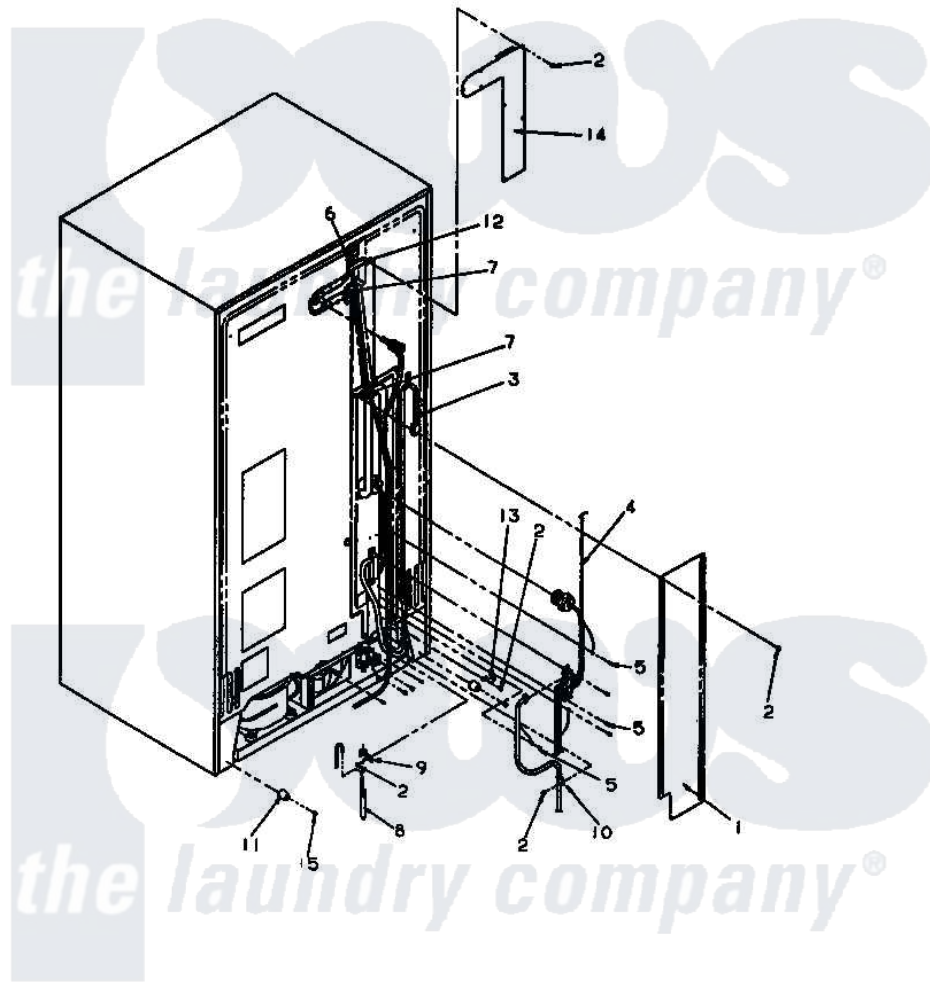

Amana LW2501L2 (BOM: PLW2501L2) 12 - GRAPHIC PANEL, CTRL MTG PLATE AND CTRLS

Back Unit

Amana Residential Amana LW2501L2 (BOM: PLW2501L2) Washer Parts Parts Diagram 12 - GRAPHIC PANEL, CTRL MTG PLATE AND CTRLS

Click on the part number to view part

Item	Original Part Number	Replaced By	Status	Part Description
3	23962	W10116760		Screw
5	34904	489355		Screw, 8 X 1/2
6	501086	90767		Screw, 8A X 3/8 HeX Washer Head Tapping
8	34903		Not Available	PANEL, BACK HOOD (USE 37782)
9	34902P		Not Available	TOP