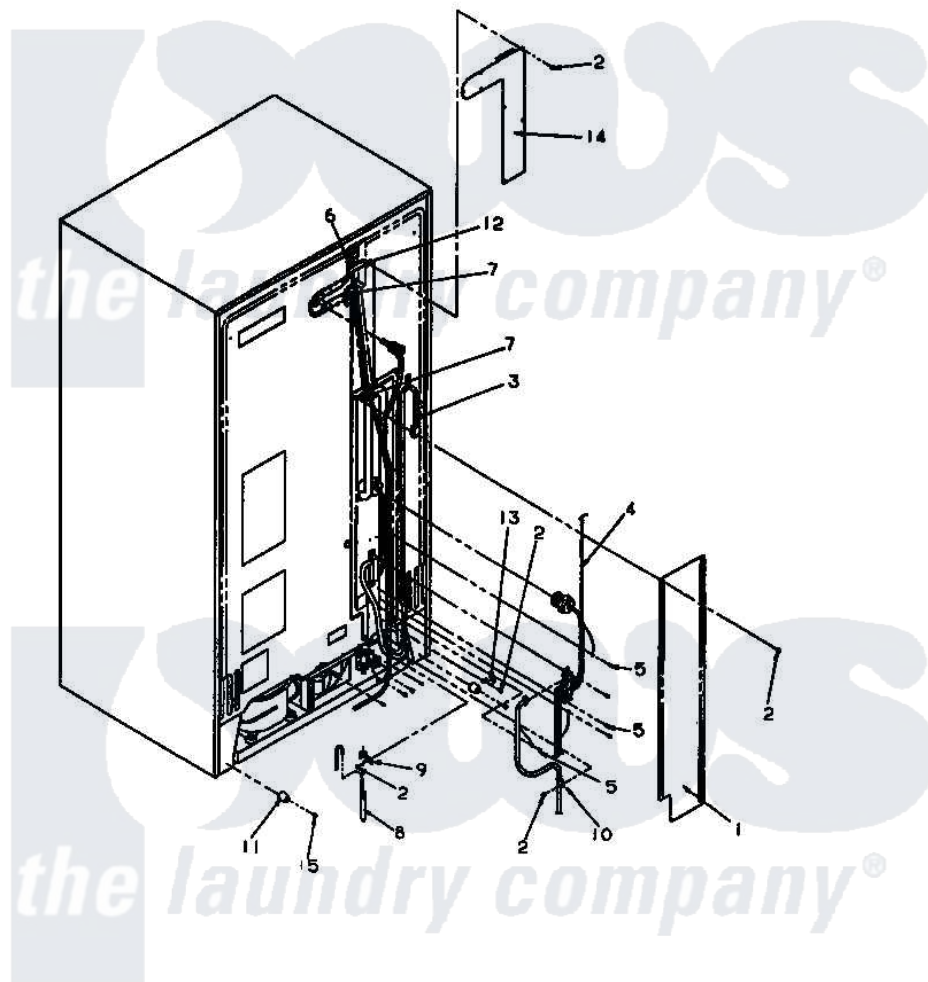

Amana LW2501L2 (BOM: PLW2501L2) 13 - GRAPHIC PANEL, CTRL MTG PLATE AND CTRLS

Back Unit

Amana [Residential Amana LW2501L2 \(BOM: PLW2501L2\) Washer Parts](#) Parts Diagram 13 - GRAPHIC PANEL, CTRL MTG PLATE AND CTRLS

[Click on the part number to view part](#)

Item	Original Part Number	Replaced By	Status	Part Description
1	34823		Not Available	COVER, TOP
2	23962	W10116760		Screw
3	Y34826		Not Available	DIFFUSER,LAMP-CLEAR
4	34904	489355		Screw, 8 X 1/2
6	501086	90767		Screw, 8A X 3/8 HeX Washer Head Tapping
7	34815		Not Available	PANEL, END R.H. (BLK)
8	34903		Not Available	PANEL, BACK HOOD (USE 37782)
9	34902P		Not Available	TOP
10	34821		Not Available	CONTROL MOUNTING PLATE
14	34816			Panel, End