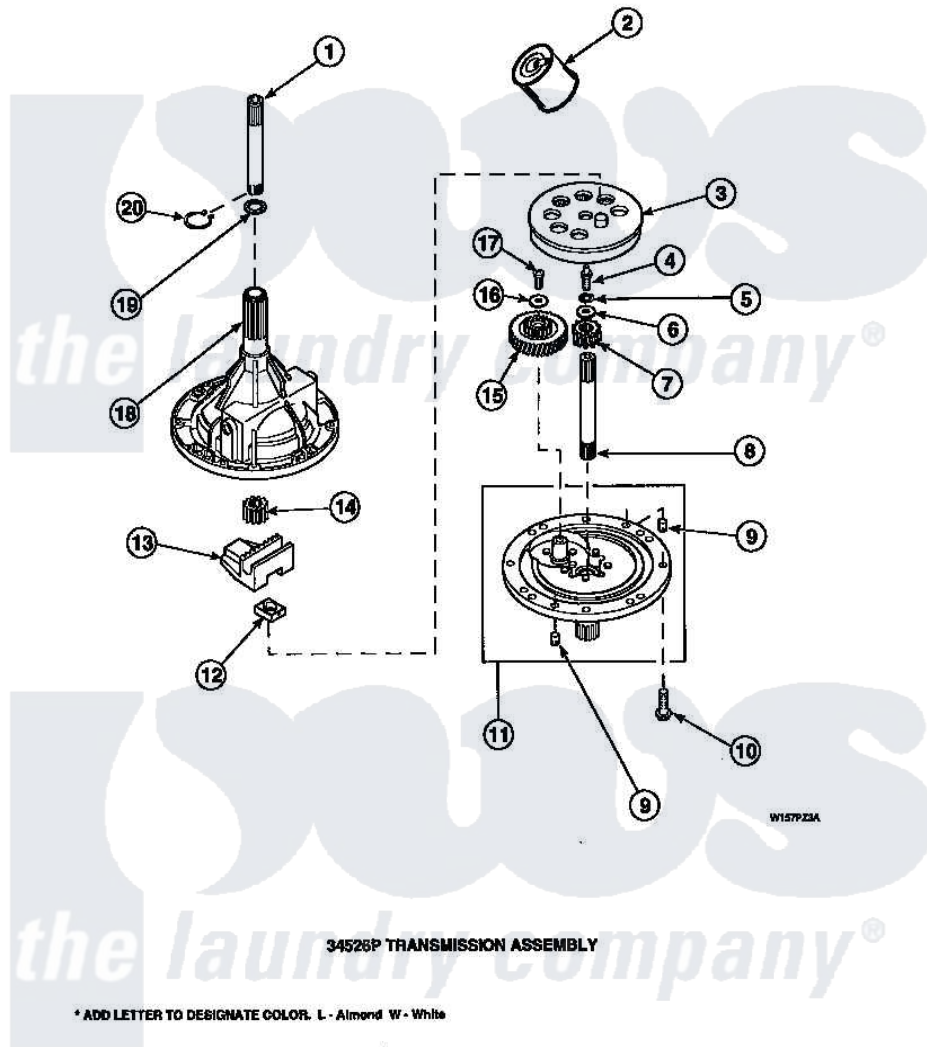

Amana LW2501L2 (BOM: PLW2501L2 A) 01 - 34526P TRANSMISSION ASSY

Amana Residential Amana LW2501L2 (BOM: PLW2501L2 A) Washer Parts Parts Diagram 01 - 34526P TRANSMISSION ASSY

Click on the part number to view part

Item	Original Part Number	Replaced By	Status	Part Description
1	Y36570			Shaft, Output
2	27243P			Oil, CW Transmission F-
3	26577			Assembly, Gear And Stud
4	27030		Not Available	SCREW, 1/4-20 SPECIAL
5	21456			Lockwasher, 1/4 Intshkp
6	26509	40041501		Washer
7	36562			Pinion, Drive
8	34853			Shaft, Input
9	27172			Pin, Dowel
10	32814		Not Available	SCREW, 1/4-20X7/8 SERRA
11	38290			Assembly, Cover
12	26493			Slide
13	Y31526			Rack
14	27003			Pinion, Agitator
15	29161			Gear, Reduction

16	29260	Not Available	WASHER
17	29273		Screw, 1/4-20 X 3/8
18	33223	Not Available	ASSY, TRANSMISSION CASE
19	35092		Washer, 3628id X 1.00 X .056
20	27197		Ring, Retaining
NI	37577P	Not Available	SEALANT