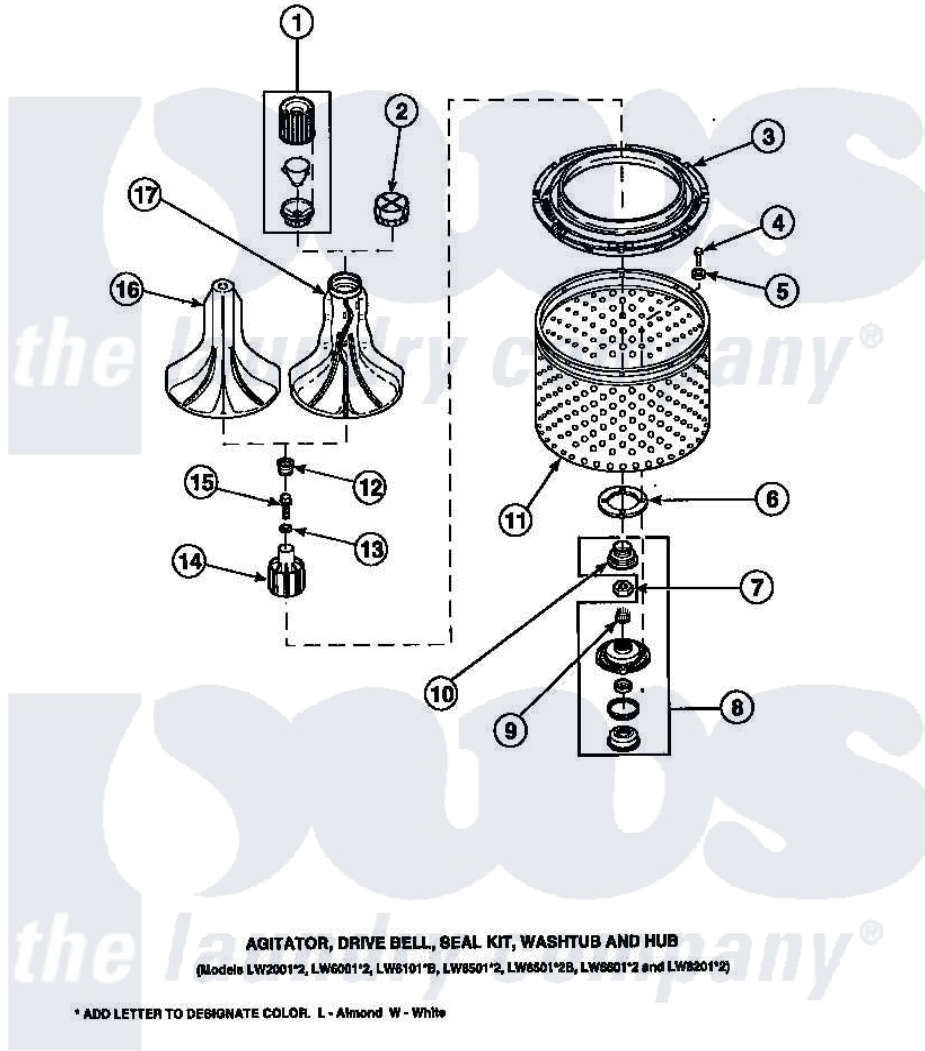

Amana LW2501L2 (BOM: PLW2501L2 A) 02 - AGITATOR/DRIVE BELL/SEAL KIT/TUB & HUB

Amana Residential Amana LW2501L2 (BOM: PLW2501L2 A) Washer Parts Parts Diagram 02 - AGITATOR/DRIVE BELL/SEAL KIT/TUB & HUB
 Click on the part number to view part

Item	Original Part Number	Replaced By	Status	Part Description
1	36542	40002101W		Assembly, Fabric Softner
2	36515			Cap, Agitator
3	35035			Guard, Clothes
4	27202	W10116787		Screw
5	28094			Gasket
7	Y29220	40016301		Nut, Lock
8	495P3	R9900552		Hub And Seal
9	29728	40008301		Insert, Spline
10	36425	40016101		Seal, Bell Drive
12	36511	40008401		Plug, Bell
13	36472			O-Ring
15	34288	40065102		Screw, Shoulder 1/4
16	33513			Agitator, Short-Coin
17	33174	40000501W		Agitator, Flex Vane