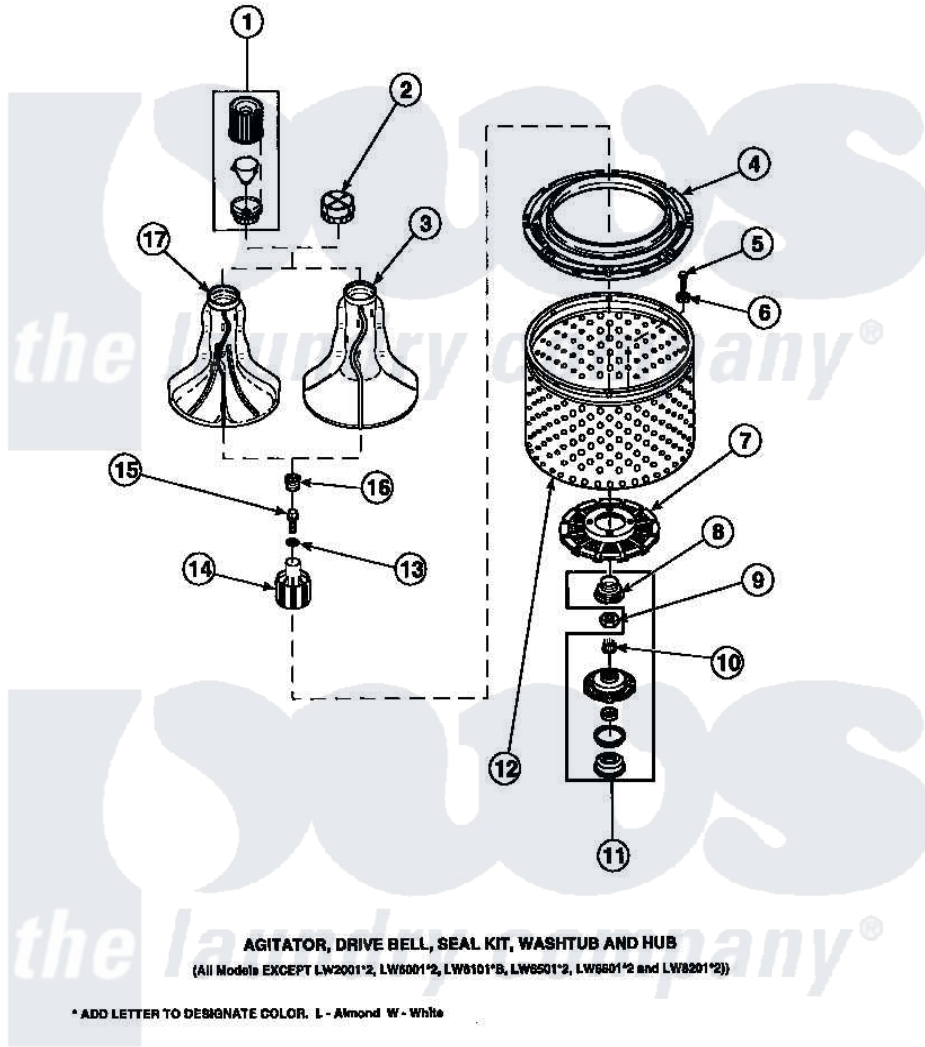

**Amana LW2501L2 (BOM: PLW2501L2 A) 03 - AGITATOR/DRIVE BELL/SEAL KIT/TUB & HUB**

Amana Residential Amana LW2501L2 (BOM: PLW2501L2 A) Washer Parts Parts Diagram 03 - AGITATOR/DRIVE BELL/SEAL KIT/TUB & HUB  
 Click on the part number to view part

Item	Original Part Number	Replaced By	Status	Part Description
1	36542	<a href="#">40002101W</a>		Assembly, Fabric Softner
2	<a href="#">36515</a>			Cap, Agitator
4	<a href="#">35035</a>			Guard, Clothes
5	27202	<a href="#">W10116787</a>		Screw
6	<a href="#">28094</a>			Gasket
7	32998	<a href="#">39371</a>		Filter Lin
8	36425	<a href="#">40016101</a>		Seal, Bell Drive
9	Y29220	<a href="#">40016301</a>		Nut, Lock
10	29728	<a href="#">40008301</a>		Insert, Spline
11	495P3	<a href="#">R9900552</a>		Hub And Seal
12	34518P		Not Available	WASHTUB STAINLESS STEEL
"	33503P	<a href="#">39240P</a>		Wash Tub
13	<a href="#">36472</a>			O-Ring
14	36443P	<a href="#">R9900189</a>		Kit, Drive Bell And Seal

15 34288

[40065102](#)

Screw, Shoulder 1/4

16 36511

[40008401](#)

Plug, Bell

17 33174

[40000501W](#)