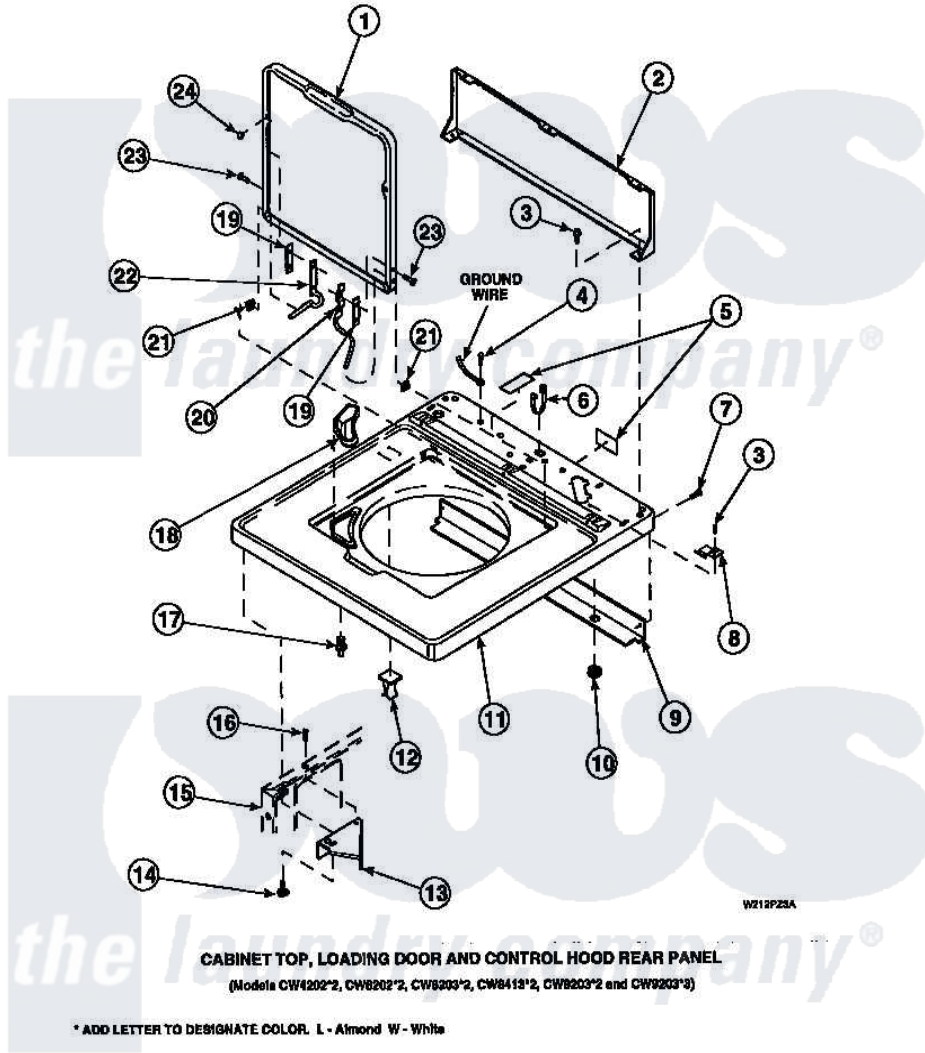

Amana LW2501L2 (BOM: PLW2501L2 A) 05 - CAB TOP/LOADING DR & CTRL HOOD REAR PAN

Amana Residential Amana LW2501L2 (BOM: PLW2501L2 A) Washer Parts Parts Diagram 05 - CAB TOP/LOADING DR & CTRL HOOD REAR PAN
 Click on the part number to view part

Item	Original Part Number	Replaced By	Status	Part Description
2	34903		Not Available	PANEL, BACK HOOD (USE 37782)
3	23962	W10116760		Screw
4	52909			Screw, 10B-16 X 1/2 HeX
6	21903	211881		Grommet, Cord Part Not Used-Gas Models Only
7	27196	27001200		Screw
8	35887	40063901		Clip, Hold Down
11	34902P		Not Available	TOP
12	36519		Not Available	CLIP
13	36034			Bracket, Director-Module
14	Y31644	27001200		Screw
15	34475P		Not Available	CABINET
16	36035		Not Available	SCREW,8-18X3/8 PHIL FLT HD
17	56534			Barrel, Support