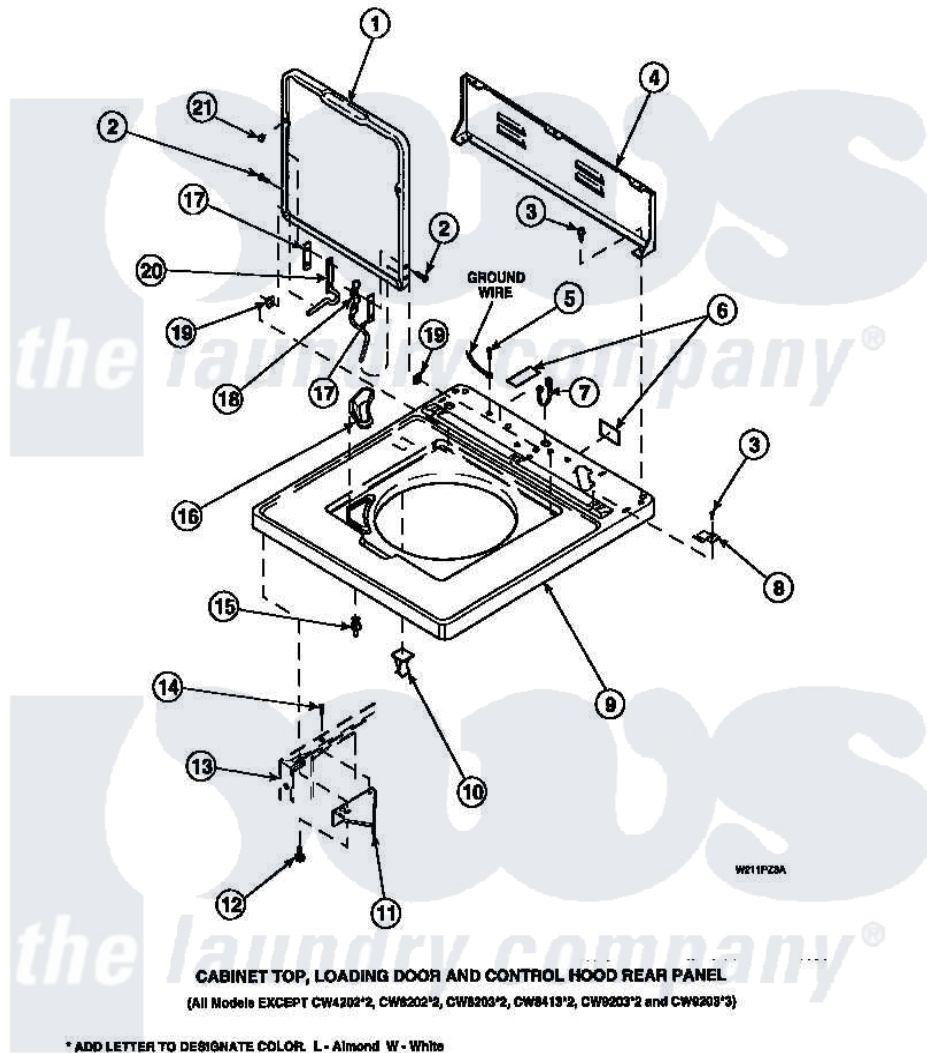

Amana LW2501L2 (BOM: PLW2501L2 A) 06 - CAB TOP/LOADING DR & CTRL HOOD REAR PAN

Amana Residential Amana LW2501L2 (BOM: PLW2501L2 A) Washer Parts Parts Diagram 06 - CAB TOP/LOADING DR & CTRL HOOD REAR PAN
 Click on the part number to view part

Item	Original Part Number	Replaced By	Status	Part Description
1	33541P		Not Available	LID
2	34337	W10119828		Screw, Lid Hinge Mounting
3	23962	W10116760		Screw
4	34903		Not Available	PANEL, BACK HOOD (USE 37782)
5	52909			Screw, 10B-16 X 1/2 HeX
6	24903		Not Available	STICKER,DISCONNECT POW
7	21903	211881		Grommet, Cord Part Not Used-Gas Models Only
8	35887	40063901		Clip, Hold Down
9	34902P		Not Available	TOP
10	36519		Not Available	CLIP
11	36034			Bracket, Director-Module
12	Y31644	27001200		Screw
13	34475P		Not Available	CABINET

14	36035	Not Available	SCREW,8-18X3/8 PHIL FLT HD
15	56534		Barrel, Support
16	34776	Not Available	DISPENSER,BLEACH
17	34338		Gasket, Hinge
18	36437		Hinge, Lid R
19	33446	40008201	Bushing, Hinge
20	36513		Hinge, Left
21	21685	40038001	Bumper
NI	26594P		Grease, Silicone - 2 Oz Tube