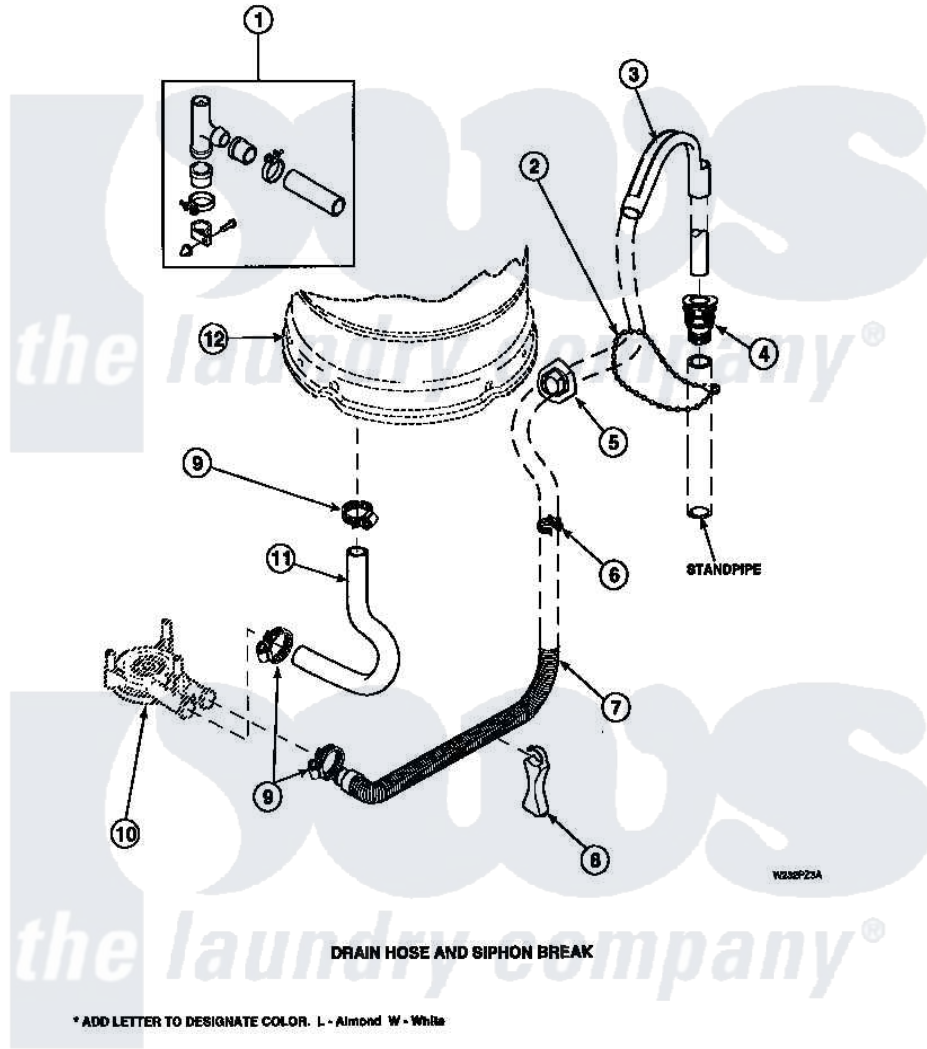

Amana LW2501L2 (BOM: PLW2501L2 A) 07 - DRAIN HOSE AND SIPHON BREAK

Amana Residential Amana LW2501L2 (BOM: PLW2501L2 A) Washer Parts Parts Diagram 07 - DRAIN HOSE AND SIPHON BREAK

Click on the part number to view part

Item	Original Part Number	Replaced By	Status	Part Description
1	562P3	76660		Break-Sphn
2	33489	8539404		Tie-Wire
3	33615	22003814		Retainer, Drain Hose
4	36878	40008101		Adapter, Standpipe
5	32219			Relief, Strain
6	36014			Clip, Retainer-Hose
7	37245	40053901		Hose, Drain
8	36522			Hose Support
"	35487			Support, Hose
9	36802	285655		Clamp, Hose
10	36863P	27001233		Pump
11	35753			Hose, Tub To Pump-Ddp
"	35752			Hose, Tub To Pump-Ddp
12	34438P			Assembly, Outer Tub
"	34439P			Outer Tub