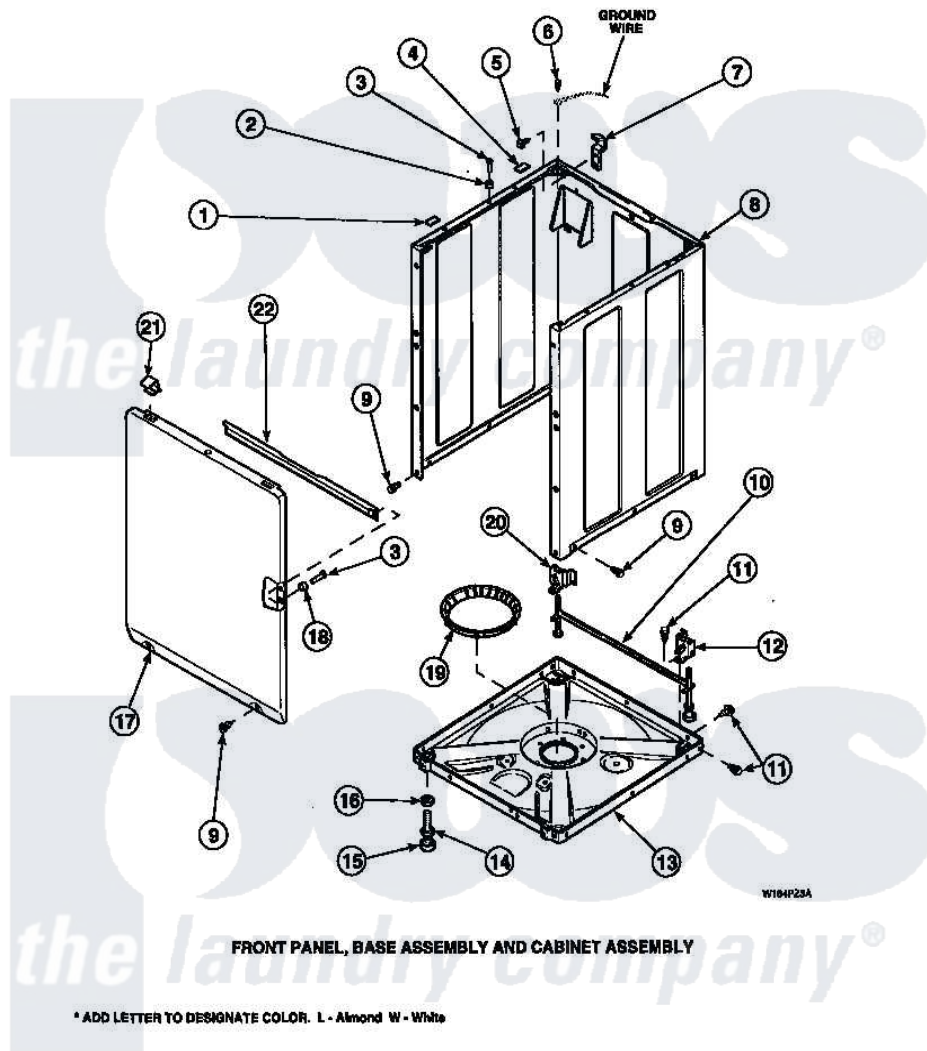

Amana LW2501L2 (BOM: PLW2501L2 A) 08 - FRONT PANEL, BASE ASSY AND CABINET ASSY

Amana [Residential Amana LW2501L2 \(BOM: PLW2501L2 A\) Washer Parts](#) Parts Diagram 08 - FRONT PANEL, BASE ASSY AND CABINET ASSY
 Click on the part number to view part

Item	Original Part Number	Replaced By	Status	Part Description
1	Y56128			Pad, Bumper
2	56079	505187		Locator, Panel
3	32671	Y014874		Screw, Idler Arm And Sleeve
4	36226			Pad, Bumper .25
5	34499		Not Available	SCREW, No.10B X 1/4 TAP IN HX
6	23962	W10116760		Screw
7	Y27103			Hinge, Hold-Down Lug
8	34475P		Not Available	CABINET
9	27196	27001200		Screw
10	34443			Assembly, Leg And Stabilier
11	35148		Not Available	SCREW, 1/4-14 X 3/8 HX HD
12	36036		Not Available	BRACKET, SLL-RIGHT
13	36599P			Assembly Nut/ Leg Base
"	34434P			Assembly Nut/Leg Base

14	Y34319	22003428	Leg, Adjustable
15	34318	40016001	Foot, Rubber
16	Y21899	40038101	Nut, Leg
17	34656P	Not Available	NOT GOOD No. SEE NOTE PNL, FRONT
18	28102		Locator, Panel
19	36108	Not Available	SNUBBER PAD & ISOLATOR
20	36037		Bracket, SII-Left
21	35865		Clip, Hold-Down Front Panel
22	Y35097	Not Available	BRACE, FRT PNL