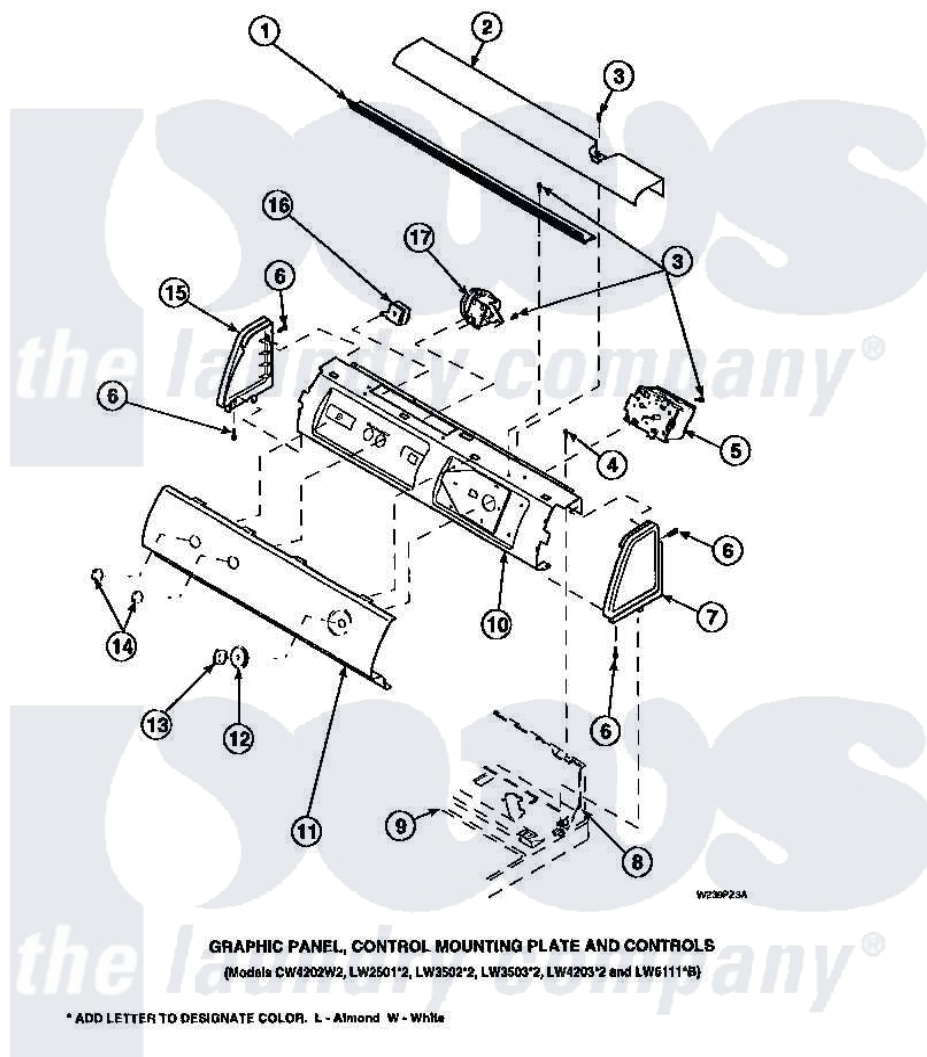

Amana LW2501L2 (BOM: PLW2501L2 A) 09 - GRAPHIC PANEL, CTRL
MTG PLATE AND CTRLS

Amana Residential Amana LW2501L2 (BOM: PLW2501L2 A) Washer Parts Parts Diagram 09 - GRAPHIC PANEL, CTRL
MTG PLATE AND CTRLS
Click on the part number to view part

Item	Original Part Number	Replaced By	Status	Part Description
1	Y34826		Not Available	DIFFUSER,LAMP-CLEAR
2	34823		Not Available	COVER, TOP
3	23962	W10116760		Screw
4	34904	489355		Screw, 8 X 1/2
5	31239	31239P		Timer 3 Cycle Package
6	501086	90767		Screw, 8A X 3/8 HeX Washer Head Tapping
7	34815		Not Available	PANEL, END R.H. (BLK)
8	34903		Not Available	PANEL, BACK HOOD (USE 37782)
9	34902P		Not Available	TOP
10	34821		Not Available	CONTROL MOUNTING PLATE
11	Y36614		Not Available	PANEL, GRAPHICS
12	34848			Assembly, Timer Skirt
13	34844		Not Available	KNOB,TIMER

14 [34847](#)
15 [34816](#)
16 [35115](#)
17 36045

Assembly, Knob-Rotary
Panel, End
Switch, TemPerature 3 P
Switch, Pressure