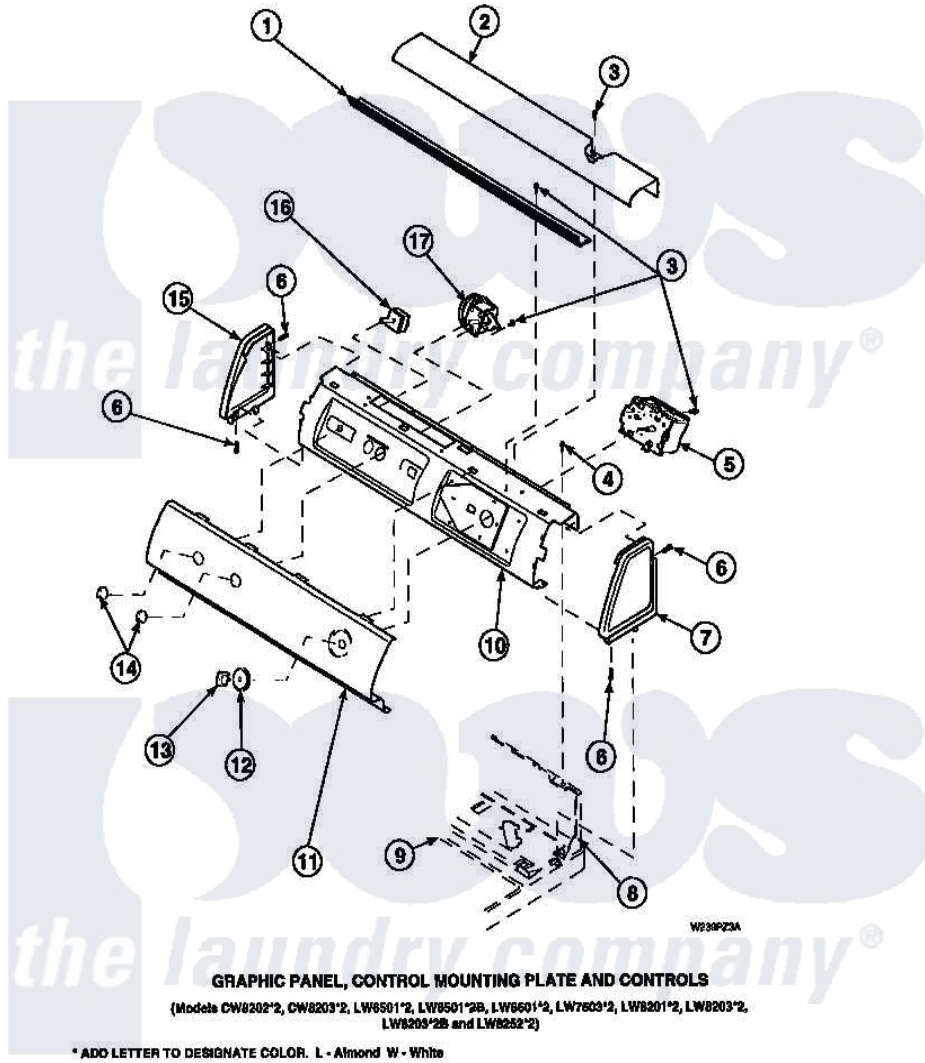

**Amana LW2501L2 (BOM: PLW2501L2 A) 10 - GRAPHIC PANEL, CTRL  
MTG PLATE AND CTRLS**

Amana Residential Amana LW2501L2 (BOM: PLW2501L2 A) Washer Parts Parts Diagram 10 - GRAPHIC PANEL, CTRL  
MTG PLATE AND CTRLS  
Click on the part number to view part

Item	Original Part Number	Replaced By	Status	Part Description
1	Y34826		Not Available	DIFFUSER,LAMP-CLEAR
3	23962	<a href="#">W10116760</a>		Screw
4	34904	<a href="#">489355</a>		Screw, 8 X 1/2
5	31239	<a href="#">31239P</a>		Timer 3 Cycle Package
6	501086	<a href="#">90767</a>		Screw, 8A X 3/8 HeX Washer Head Tapping
8	34903		Not Available	PANEL, BACK HOOD (USE 37782)
9	34902P		Not Available	TOP
10	34821		Not Available	CONTROL MOUNTING PLATE
11	37681W		Not Available	PANEL, GRAPHICS (WHITE)
"	36613		Not Available	GRAPHIC PANEL
16	<a href="#">35115</a>			Switch, TemPerature 3 P
17	35010	<a href="#">39035</a>		Switch, Pressure-Var
"	36045	<a href="#">40055101</a>		Switch, Pressure