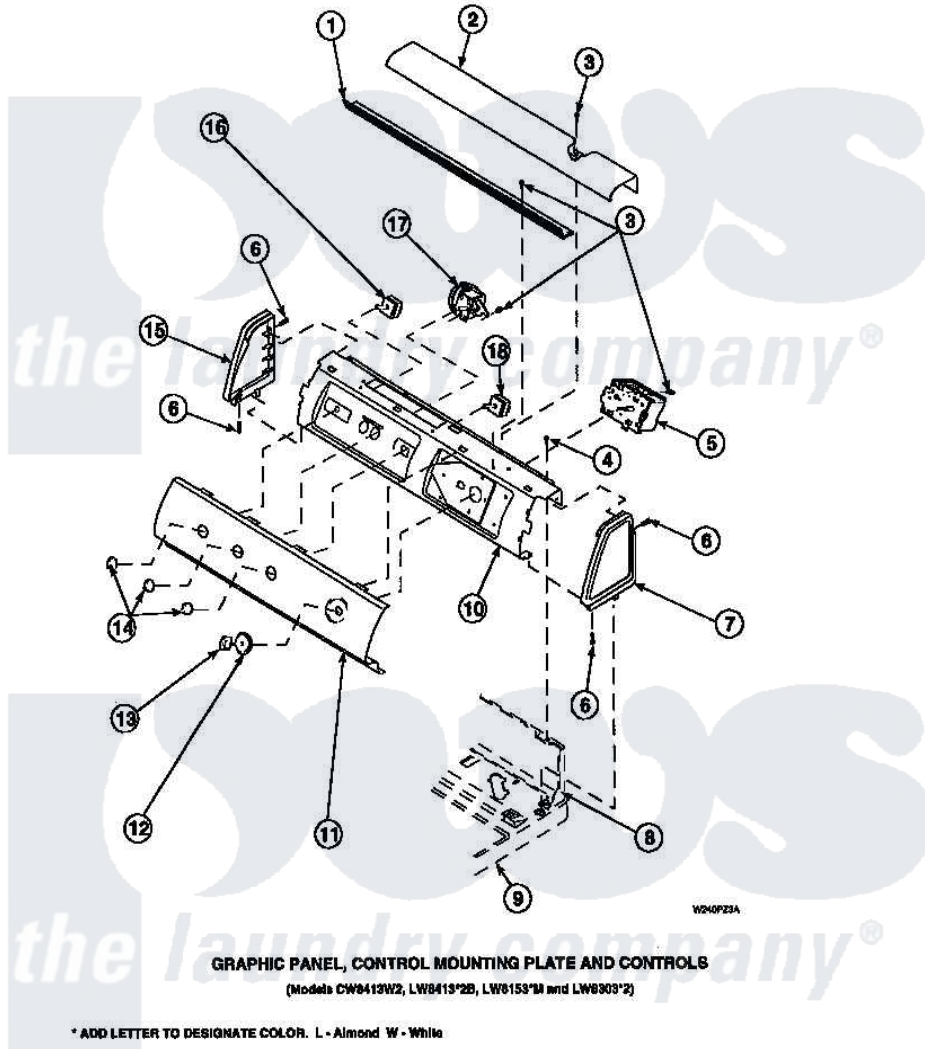

**Amana LW2501L2 (BOM: PLW2501L2 A) 11 - GRAPHIC PANEL, CTRL
MTG PLATE AND CTRLS**

Amana Residential Amana LW2501L2 (BOM: PLW2501L2 A) Washer Parts Parts Diagram 11 - GRAPHIC PANEL, CTRL
MTG PLATE AND CTRLS
Click on the part number to view part

Item	Original Part Number	Replaced By	Status	Part Description
1	Y34826		Not Available	DIFFUSER,LAMP-CLEAR
3	23962	W10116760		Screw
4	34904	489355		Screw, 8 X 1/2
5	36607			Timer, 4 Cycle
6	501086	90767		Screw, 8A X 3/8 HeX Washer Head Tapping
8	34903		Not Available	PANEL, BACK HOOD (USE 37782)
9	34902P		Not Available	TOP
10	34821		Not Available	CONTROL MOUNTING PLATE
11	36611		Not Available	PANEL, GRAPHICS
17	36045	40055101		Switch, Pressure